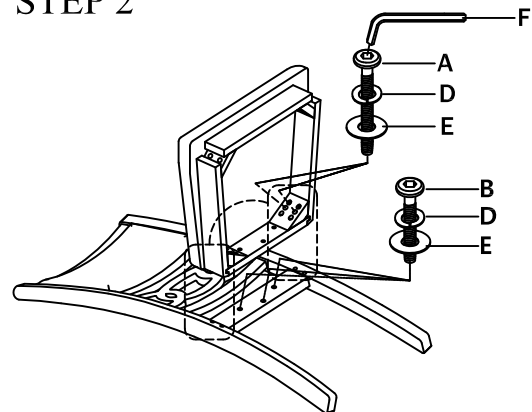

Mollai

COLLECTION

ASSEMBLY INSTRUCTIONS

DINING CHAIR

DV21221/DV21321/DV21421/DV21521

PART LIST

1	 Char Back	1 pc
2	 Seat frame & cushion	1 pc
3	 Front Leg	2 pcs

HARDWARE LIST

A		Bolt long Ø1/4"x3-3/8"	4 pcs
B		Bolt short Ø1/4"x1-1/2"	3 pcs
C		Nut Ø5/16"x1/2"	4 pcs
D		Lock washer Ø5/16"	11 pcs
E		Flat washer Ø5/16"	11 pcs
F		Allen Key	1 pc
G		Wrench	1 pc

STEP 1

STEP 2

STEP 3

STEP 4

DO NOT TIGHTEN ALL BOLTS UNTIL COMPLETELY ASSEMBLED