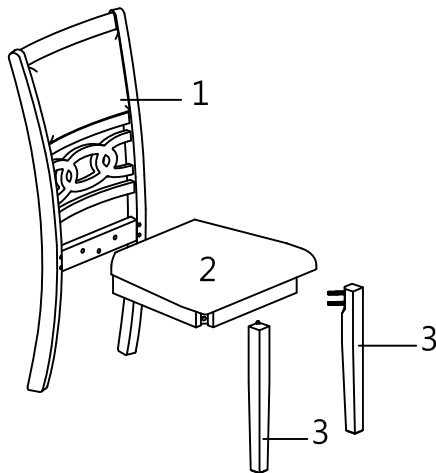

Mollai

COLLECTION

ASSEMBLY INSTRUCTIONS

DINING CHAIR

DV21221/DV21321/DV21421/DV21521

PART LIST

1	 Char Back	1 pc
2	 Seat frame & cushion	1 pc
3	 Front Leg	2 pcs

HARDWARE LIST

A		Bolt long Ø1/4"x3-3/8"	4 pcs
B		Bolt short Ø1/4"x1-1/2"	3 pcs
C		Nut Ø5/16"x1/2"	4 pcs
D		Lock washer Ø5/16"	11 pcs
E		Flat washer Ø5/16"	11 pcs
F		Allen Key	1 pc
G		Wrench	1 pc

STEP 1

STEP 2

STEP 3

STEP 4