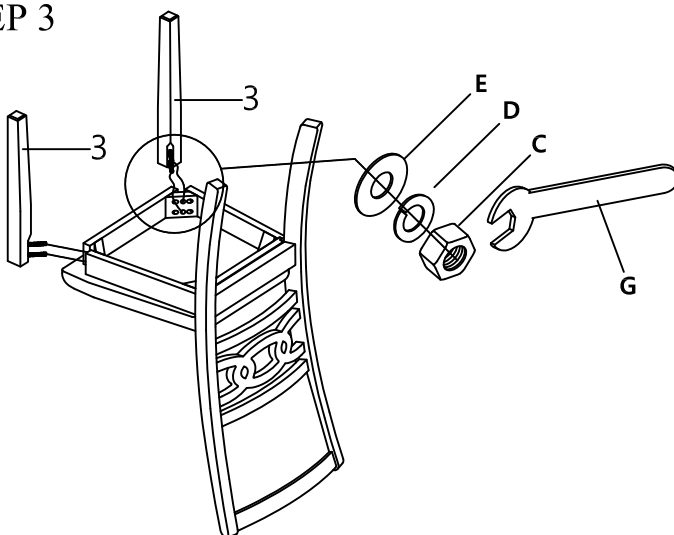

Mollai

COLLECTION

ASSEMBLY INSTRUCTIONS

DINING CHAIR

DV21221/DV21321/DV21421/DV21521

PART LIST

1	 Char Back	1 pc
2	 Seat frame & cushion	1 pc
3	 Front Leg	2 pcs

HARDWARE LIST

A		Bolt long Ø1/4"x3-3/8"	4 pcs
B		Bolt short Ø1/4"x1-1/2"	3 pcs
C		Nut Ø5/16"x1/2"	4 pcs
D		Lock washer Ø5/16"	11 pcs
E		Flat washer Ø5/16"	11 pcs
F		Allen Key	1 pc
G		Wrench	1 pc

STEP 1

STEP 2

STEP 3

STEP 4

DO NOT TIGHTEN ALL BOLTS UNTIL COMPLETELY ASSEMBLED