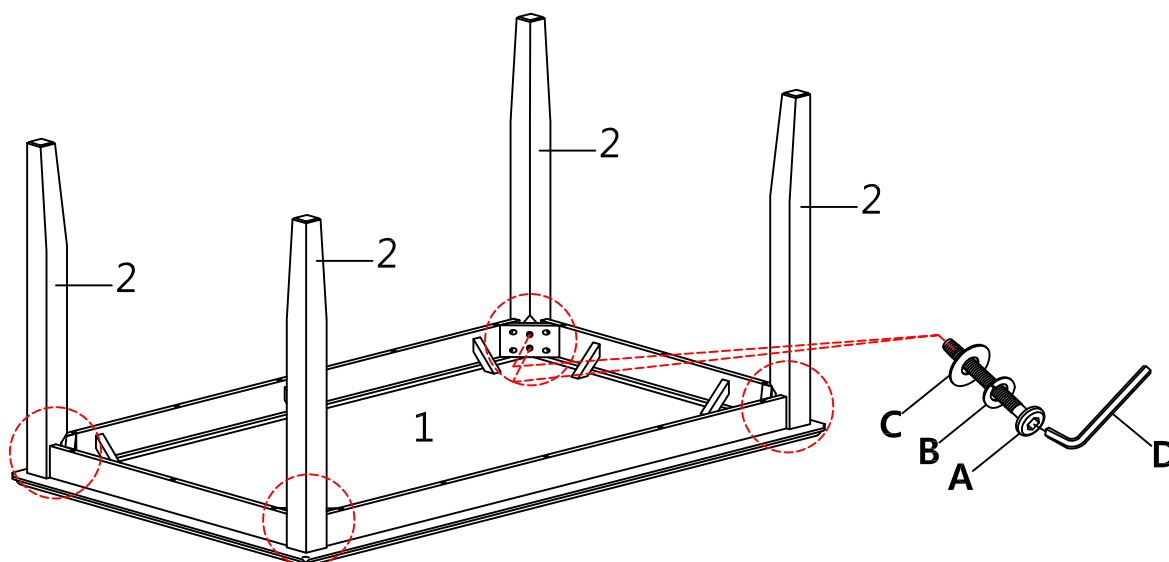

DINING TABLE

DV21221/DV21321/DV21421/DV21521

PART LIST

1		Table Top	1 pc
2		Table Leg	4 pcs

HARDWARE LIST

A		Bolt Ø5/16"x 2 3/4"	8 pcs
B		Lock washer Ø5/16"	8 pcs
C		Flat washer Ø5/16"	8 pcs
D		Allen Key	1 pc

STEP 1

STEP 2

DO NOT TIGHTEN ALL BOLTS UNTIL COMPLETELY ASSEMBLED