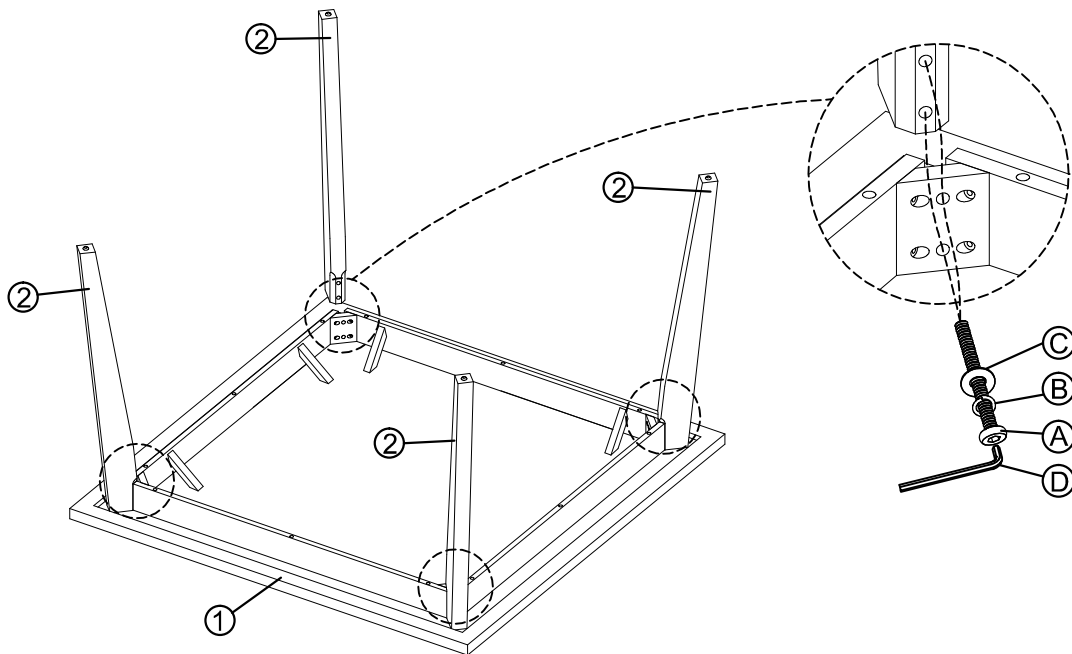

Mollai

COLLECTION

ASSEMBLY INSTRUCTIONS

DINING TABLE DV25261T

PARTS LIST			
No.	Sketch	Description	Q'ty
1		Table Top	1 pc
2		Table Legs	4 pcs

HARDWARE LIST			
No.	Drawing	Description	Q'ty
A		Ø5/16" x 70mm Allen Bolt	8 pcs
B		Ø5/16"x12x1.2mm Lock washer	8 pcs
C		Ø5/16"x19x2mm Flat washer	8 pcs
D		4mm Allen Key	1 pc

Step 1

Step 2

DO NOT TIGHTEN ALL BOLTS UNTIL COMPLETELY ASSEMBLED
NO APRETER LOS TORNILLOS HASTA ARMAR COMPLETAMENTE