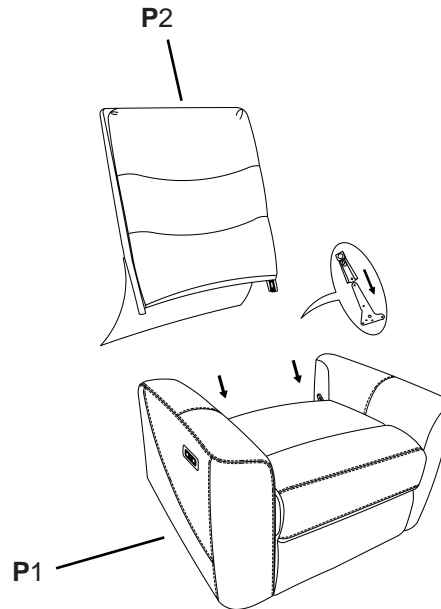

LV24038-DPRAC/LED DUAL POWER RECLINER WITH LED

Assembly instructions:

PARTS LIST

No.	DESCRIPTION	IMAGE	Q'TY
P1	SEAT CUSHION		1
P2	BACK CUSHION		1
P3	TRANSFORMER		1

1

2

NOTE: PO# is located at the front side of each carton. Please be prepared to provide this # should any claim be necessary.

CAUTION: Item is heavy. Assembly should be performed by two people.

ASSEMBLED COMPLETED