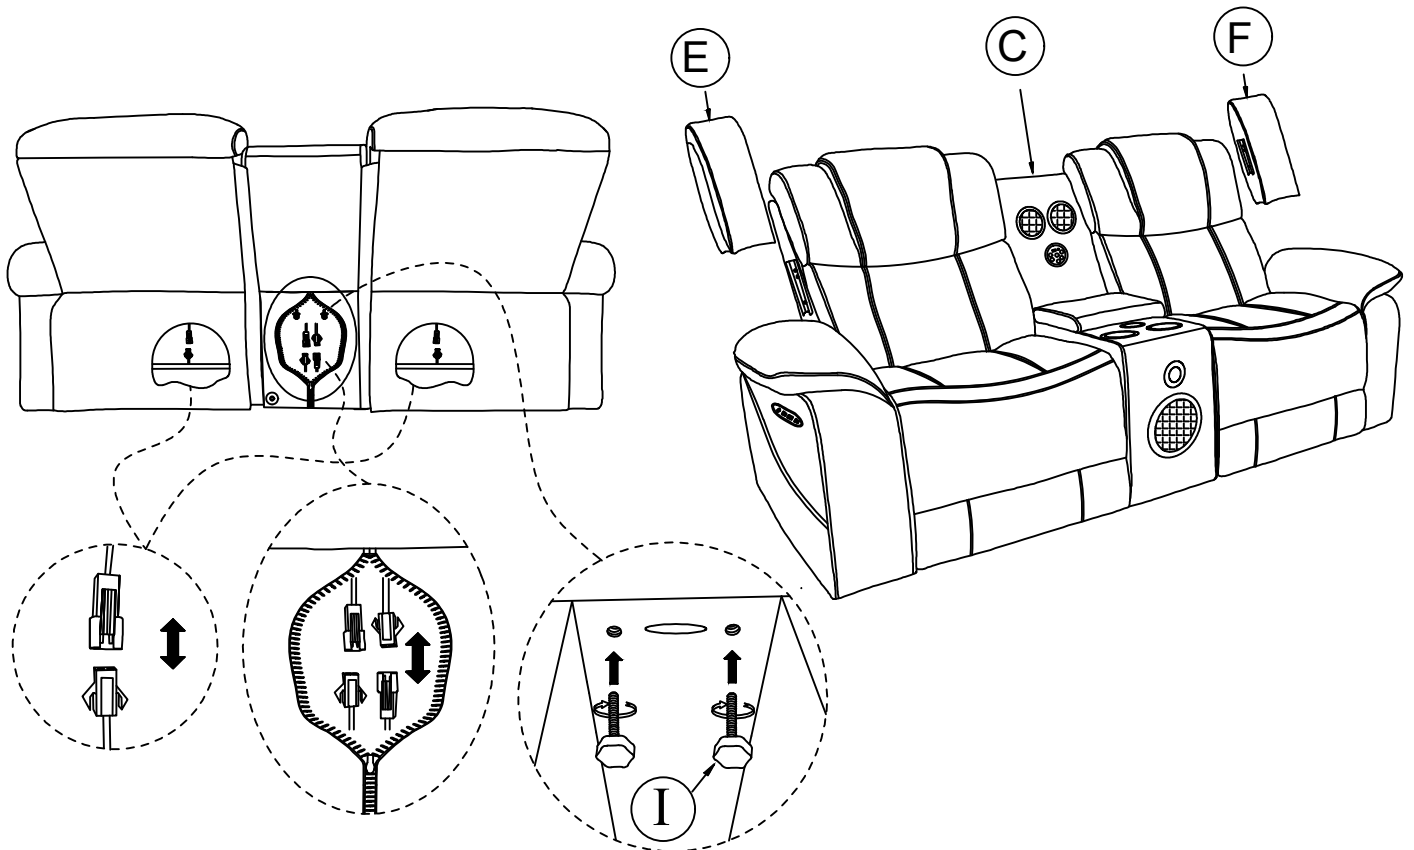

PARTS IDENTIFICATION

HARDWARE LIST

PART	DRAWING	DESCRIPTION	QTY
A		Loveseat Body	1
B		Left Backrest	1
C		Left Ear	1
D		Right Backrest	1
E		Left Ear	1
F		Right Ear	1

PART	DRAWING	DESCRIPTION	QTY
G		Adapter Of Led/Body	1
H		Adapter Of Speaker	1
I		Bulong 5/16*45mm Plastic Apricot blossom	2

STEP 1

STEP 2

STEP 3