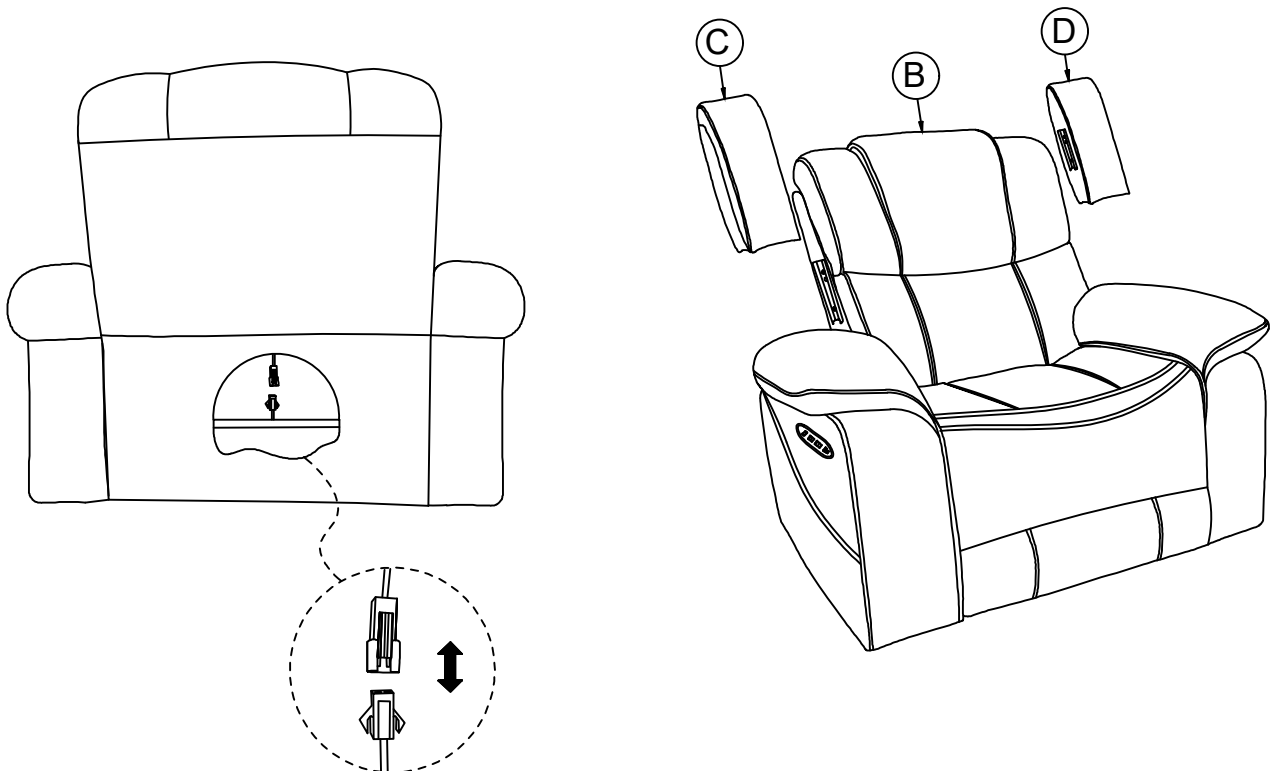

Sara
COLLECTION

LV25638-LV25738-LV25838
DUAL RECLINER ARM CHAIR

ASSEMBLY INSTRUCTIONS

ASSEMBLY TIPS:

- 1.Remove hardware from box and sort by size.
- 2.Pleses check to see that all hardware and parts are present prior to start of assembly.
- 3.Please follow attached instruction in the same sequence as numbered to assure fast & easy assembly.

PARTS IDENTIFICATION

PART	DRAWING	DESCRIPTION	QTY
A		Recliner Body	1
B		Backrest	1
C		Left Ear	1
D		Right Ear	1

HARDWARE LIST

PART	DRAWING	DESCRIPTION	QTY
E		Adapter Of Led/Body	1

STEP 1

STEP 2

STEP 3

Adapter Of Led/Body

E

LED LIGHT

Control Switch