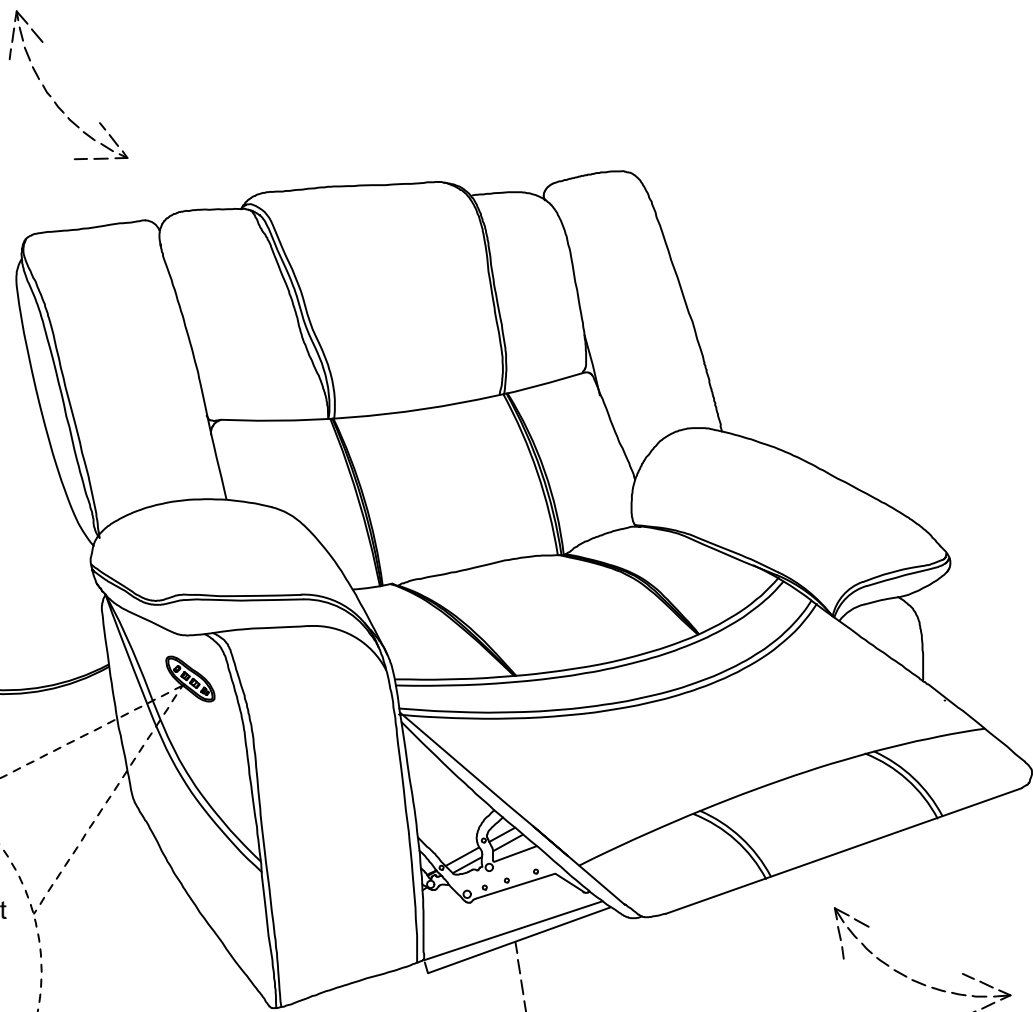

Sara
COLLECTION

LV25638-LV25738-LV25838
DUAL RECLINER ARM CHAIR

ASSEMBLY INSTRUCTIONS

ASSEMBLY TIPS:

- 1.Remove hardware from box and sort by size.
- 2.Pleses check to see that all hardware and parts are present prior to start of assembly.
- 3.Please follow attached instruction in the same sequence as numbered to assure fast & easy assembly.

PARTS IDENTIFICATION

PART	DRAWING	DESCRIPTION	QTY
A		Recliner Body	1
B		Backrest	1
C		Left Ear	1
D		Right Ear	1

HARDWARE LIST

PART	DRAWING	DESCRIPTION	QTY
E		Adapter Of Led/Body	1

STEP 1

STEP 2

STEP 3

Adapter Of Led/Body

E

LED LIGHT

Control Switch