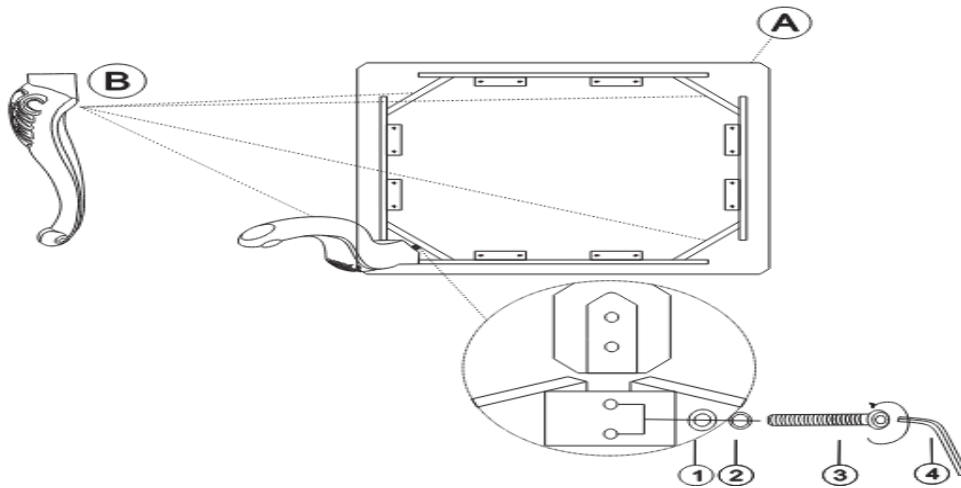

ASSEMBLY TIPS:

1. Remove hardware from box and sort by size.
2. Please check to see that all hardware and parts are present prior to start of assembly.
3. Please follow attached instructions in the same sequence as numbered to assure fast & easy assembly.

WARNING!

1. Don't attempt to repair or modify parts that are broken or defective. Please contact the store immediately.
2. This product is for home use only and not intended for commercial establishments.
3. Minimum of 2 people are required for assembly.

*How to assemble:

STEP 1: Place the wood table top (A) face down on a clean and soft surface. Assemble the Legs (B) to the wood table top (A) by using Allen key (4) with hardware, 1, 2, and 3.

Do not tighten the screws