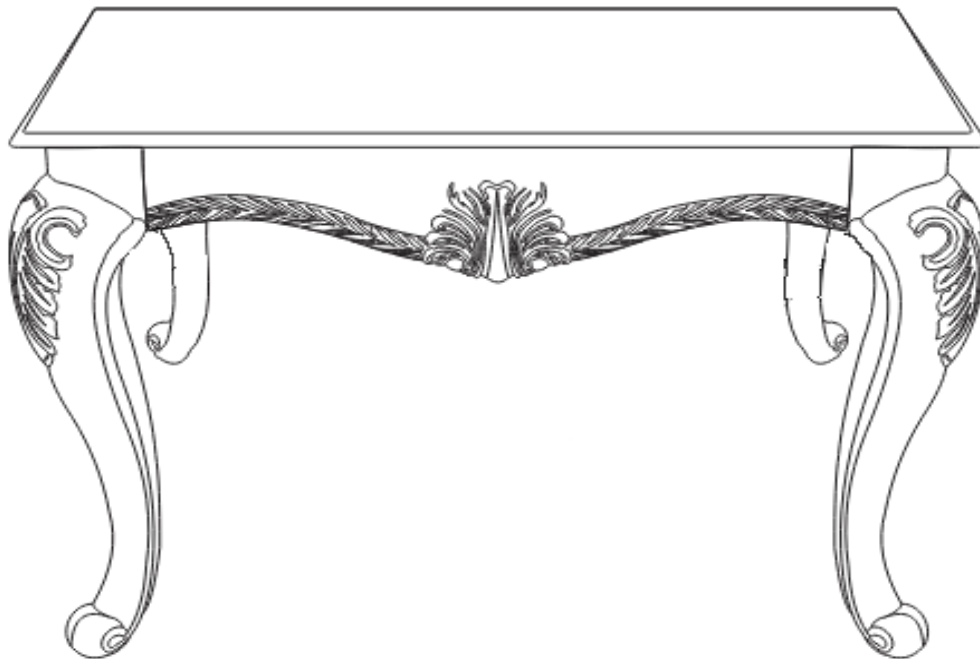

# ASSEMBLY INSTRUCTIONS

ITEM NUMBER: AV25646

DESCRIPTION: END TABLE

Thank you for purchasing this quality product. Please read instructions carefully prior to assembly. Check carefully for small parts which may have come loose during transportation inside all the boxes. Remove from boxes and place all parts and components on soft surface such as carpet. Blanket or furniture pad. Identify and verify all parts and hardware as specified below.

| PART LIST |   |           |       | HARDWARE LIST |  |                             |       |
|-----------|---|-----------|-------|---------------|--|-----------------------------|-------|
| A         |  | TABLE TOP | 1 PC  | 1             |  | FLAT WASHER<br>Ø5/16 x 3/4" | 8 PCS |
| B         |  | LEGS      | 4 PCS | 2             |  | WASHER<br>Ø5/16 x 1/2"      | 8 PCS |
|           |   |           |       | 3             |  | BOLT<br>Ø5/16 x 3/4"        | 8 PCS |
|           |   |           |       | 4             |  | ALLEN KEY<br>Ø5/16 x 3/4"   | 1 PC  |