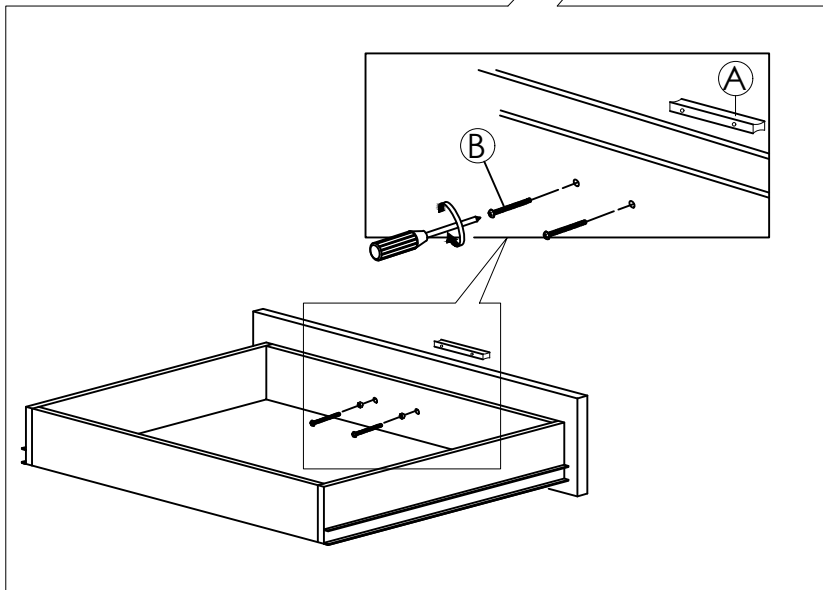

ASSEMBLY INSTRUCTION

MODEL : BM25529-CHEST

Before you begin, please follow Assembly Instruction carefully. Then follow them step by step.

HARDWARE LIST

A	Handle		10pcs
B	Handle Screw 32mm		20pcs

PART LIST

1		1pc

Chest

STEP 1

FULLY SET