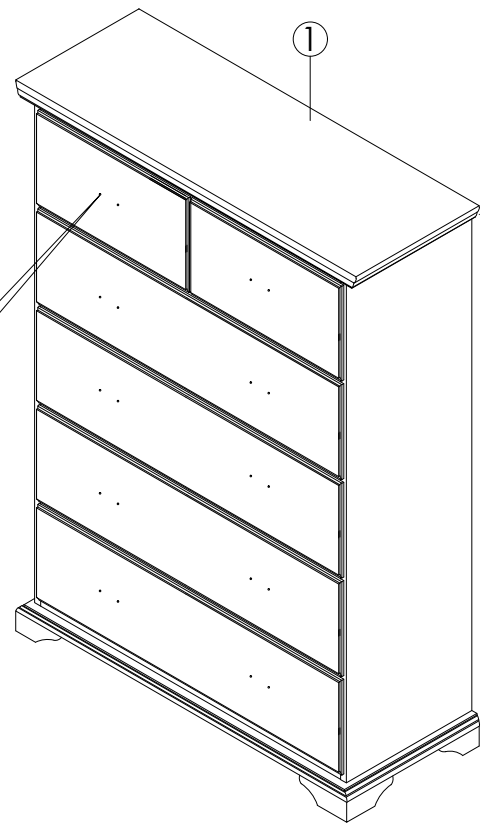

ASSEMBLY INSTRUCTION

MODEL : BM25529-CHEST

Before you begin, please follow Assembly Instruction carefully. Then follow them step by step.

HARDWARE LIST

A	Handle		10pcs
B	Handle Screw 32mm		20pcs

PART LIST

1		1pc

Chest

STEP 1

FULLY SET