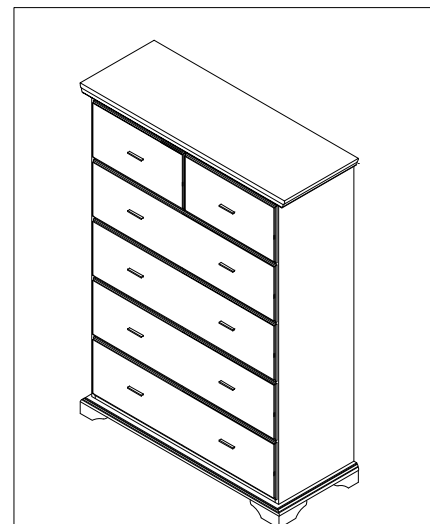

ASSEMBLY INSTRUCTION

MODEL : BM25529-CHEST

Before you begin, please follow Assembly Instruction carefully. Then follow them step by step.

HARDWARE LIST

A	Handle		10pcs
B	Handle Screw 32mm		20pcs

PART LIST

1		1pc

Chest

STEP 1

FULLY SET