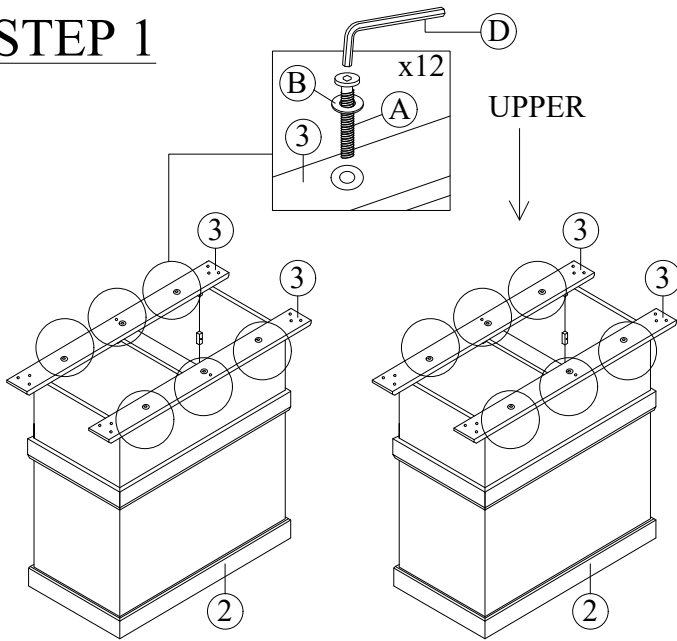

ASSEMBLY INSTRUCTION

MODEL: DM25109 DINING TABLE

Before you begin, please follow Assembly Instruction carefully. Then follow them step by step.

HARDWARE LIST

A	JCBC M6 x 40mm		12pcs
B	Flat Washer M6		12pcs
C	CSK M4 x 32mm		28pcs
D	Allen Key		1pc

PART LIST

1	 Table Top	1pc	2	 Leg	2pcs
3	 Mounting Support	4pcs			

STEP 1

STEP 2

FULLY SET