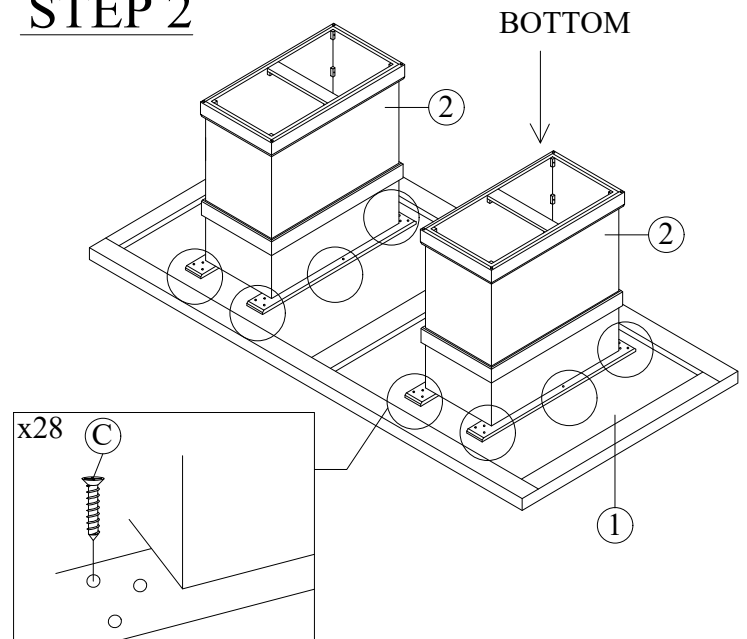

ASSEMBLY INSTRUCTION

MODEL: DM25109 DINING TABLE

Before you begin, please follow Assembly Instruction carefully. Then follow them step by step.

HARDWARE LIST

A	JCBC M6 x 40mm		12pcs
B	Flat Washer M6		12pcs
C	CSK M4 x 32mm		28pcs
D	Allen Key		1pc

PART LIST

1	 Table Top	1pc	2	 Leg	2pcs
3	 Mounting Support	4pcs			

STEP 1

STEP 2

FULLY SET