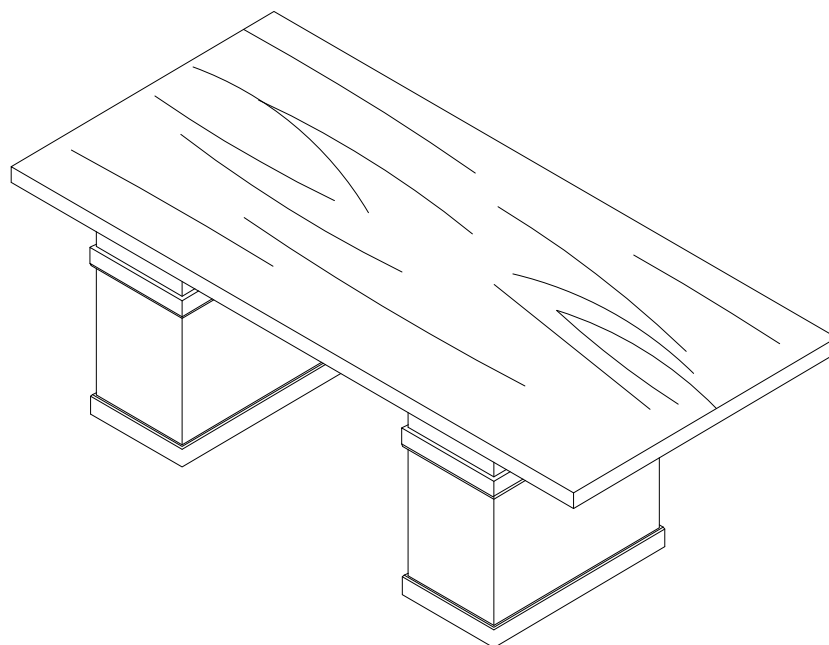

ASSEMBLY INSTRUCTION

MODEL: DM25109 DINING TABLE

Before you begin, please follow Assembly Instruction carefully. Then follow them step by step.

HARDWARE LIST

A	JCBC M6 x 40mm		12pcs
B	Flat Washer M6		12pcs
C	CSK M4 x 32mm		28pcs
D	Allen Key		1pc

PART LIST

1	 Table Top	1pc	2	 Leg	2pcs
3	 Mounting Support	4pcs			

STEP 1

STEP 2

FULLY SET