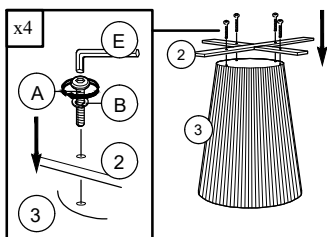

## ASSEMBLY INSTRUCTION

No	Hardware List	Qty.
A	JCBC M6 x 35mm 	4 pcs
B	M6 Spring Washer 	4 pcs
C	CSK M4 x 32mm 	8 pcs
D	ADJUSTABLE M6 x 16mm 	4 pcs
E	Allen Key M4 	1 pc

1

2

3

No	Part List	Qty.
1	TABLE TOP	1 pcs
2	TABLE TOP SUPPORT	1 pcs
3	TABLE BASE	1 pcs

# MODEL: DM25277

Important note: - Place all wooden part on a clean and smooth surface such as rug or carpet to avoid the part from being scratch.  
 - Please follow the assembly instruction step by step.  
 - Do not tighten all screw until the chair is fully set-up.