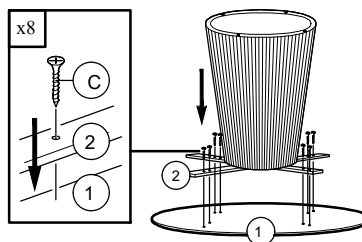

## ASSEMBLY INSTRUCTION

No	Hardware List	Qty.
A	JCBC M6 x 35mm 	4 pcs
B	M6 Spring Washer 	4 pcs
C	CSK M4 x 32mm 	8 pcs
D	ADJUSTABLE M6 x 16mm 	4 pcs
E	Allen Key M4 	1 pc

1

2

3

No	Part List	Qty.
1	TABLE TOP	1 pcs
2	TABLE TOP SUPPORT	1 pcs
3	TABLE BASE	1 pcs

# MODEL: DM25277

Important note: - Place all wooden part on a clean and smooth surface such as rug or carpet to avoid the part from being scratch.  
 - Please follow the assembly instruction step by step.  
 - Do not tighten all screw until the chair is fully set-up.