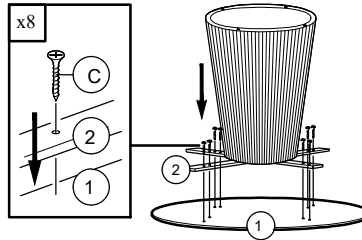

# MODEL: DM25277

Important note: - Place all wooden part on a clean and smooth surface such as rug or carpet to avoid the part from being scratch.  
 - Please follow the assembly instruction step by step.  
 - Do not tighten all screw until the chair is fully set-up.

## ASSEMBLY INSTRUCTION

No	Hardware List	Qty.
A	JCBC M6 x 35mm 	4 pcs
B	M6 Spring Washer 	4 pcs
C	CSK M4 x 32mm 	8 pcs
D	ADJUSTABLE M6 x 16mm 	4 pcs
E	Allen Key M4 	1 pc

1

2

3

No	Part List	Qty.
1	TABLE TOP	1 pcs
2	TABLE TOP SUPPORT	1 pcs
3	TABLE BASE	1 pcs