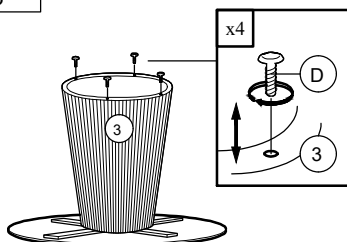

# MODEL: DM25277

Important note: - Place all wooden part on a clean and smooth surface such as rug or carpet to avoid the part from being scratch.  
 - Please follow the assembly instruction step by step.  
 - Do not tighten all screw until the chair is fully set-up.

## ASSEMBLY INSTRUCTION

No	Hardware List	Qty.
A	JCBC M6 x 35mm 	4 pcs
B	M6 Spring Washer 	4 pcs
C	CSK M4 x 32mm 	8 pcs
D	ADJUSTABLE M6 x 16mm 	4 pcs
E	Allen Key M4 	1 pc

1

2

3

No	Part List	Qty.
1	TABLE TOP	1 pcs
2	TABLE TOP SUPPORT	1 pcs
3	TABLE BASE	1 pcs