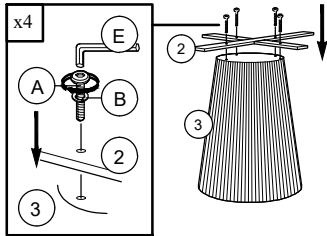

# MODEL: DM25277

Important note: - Place all wooden part on a clean and smooth surface such as rug or carpet to avoid the part from being scratch.  
 - Please follow the assembly instruction step by step.  
 - Do not tighten all screw until the chair is fully set-up.

## ASSEMBLY INSTRUCTION

No	Hardware List	Qty.
A	JCBC M6 x 35mm 	4 pcs
B	M6 Spring Washer 	4 pcs
C	CSK M4 x 32mm 	8 pcs
D	ADJUSTABLE M6 x 16mm 	4 pcs
E	Allen Key M4 	1 pc

1

2

3

No	Part List	Qty.
1	TABLE TOP	1 pcs
2	TABLE TOP SUPPORT	1 pcs
3	TABLE BASE	1 pcs