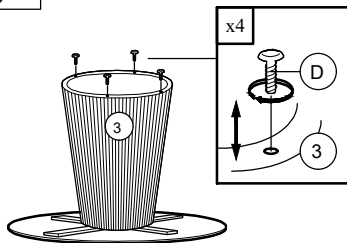

# MODEL: DM25277

Important note: - Place all wooden part on a clean and smooth surface such as rug or carpet to avoid the part from being scratch.  
 - Please follow the assembly instruction step by step.  
 - Do not tighten all screw until the chair is fully set-up.

## ASSEMBLY INSTRUCTION

No	Hardware List	Qty.
A	JCBC M6 x 35mm 	4 pcs
B	M6 Spring Washer 	4 pcs
C	CSK M4 x 32mm 	8 pcs
D	ADJUSTABLE M6 x 16mm 	4 pcs
E	Allen Key M4 	1 pc

1

2

3

No	Part List	Qty.
1	TABLE TOP	1 pcs
2	TABLE TOP SUPPORT	1 pcs
3	TABLE BASE	1 pcs