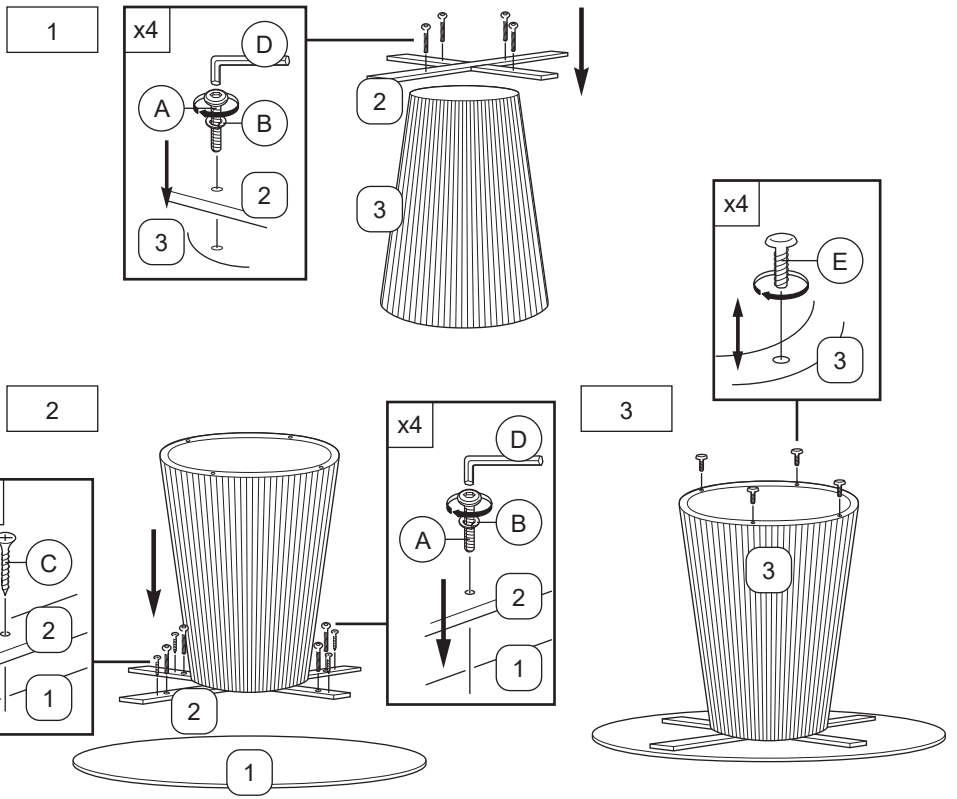

Model: DM25551

ASSEMBLY INSTRUCTION

Important note: - Place all wooden part on a clean and smooth surface such as rug or carpet to avoid the part from being scratch.
- Please follow the assembly instruction step by step.
- Do not tighten all screw until the table is fully set-up.

No	Hardware List	Qty.
A	JCBC M6 x 30mm	8 pcs
B	M6 Spring Washer	8 pcs
C	CSK M4 x 32mm	4 pcs
D	Allen Key M4	1 pc
E	Adjustable	4 pcs

No	Part List	Qty.
1	Table Top	1 pc
2	Table Top Support	1 pc
3	Table Leg	1 pc

Model: DM25551

ASSEMBLY INSTRUCTION

Important note: - Place all wooden part on a clean and smooth surface such as rug or carpet to avoid the part from being scratch.
- Please follow the assembly instruction step by step.
- Do not tighten all screw until the table is fully set-up.

No	Hardware List	Qty.
A	JCBC M6 x 30mm	8 pcs
B	M6 Spring Washer	8 pcs
C	CSK M4 x 32mm	4 pcs
D	Allen Key M4	1 pc
E	Adjustable	4 pcs

No	Part List	Qty.
1	Table Top	1 pc
2	Table Top Support	1 pc
3	Table Leg	1 pc