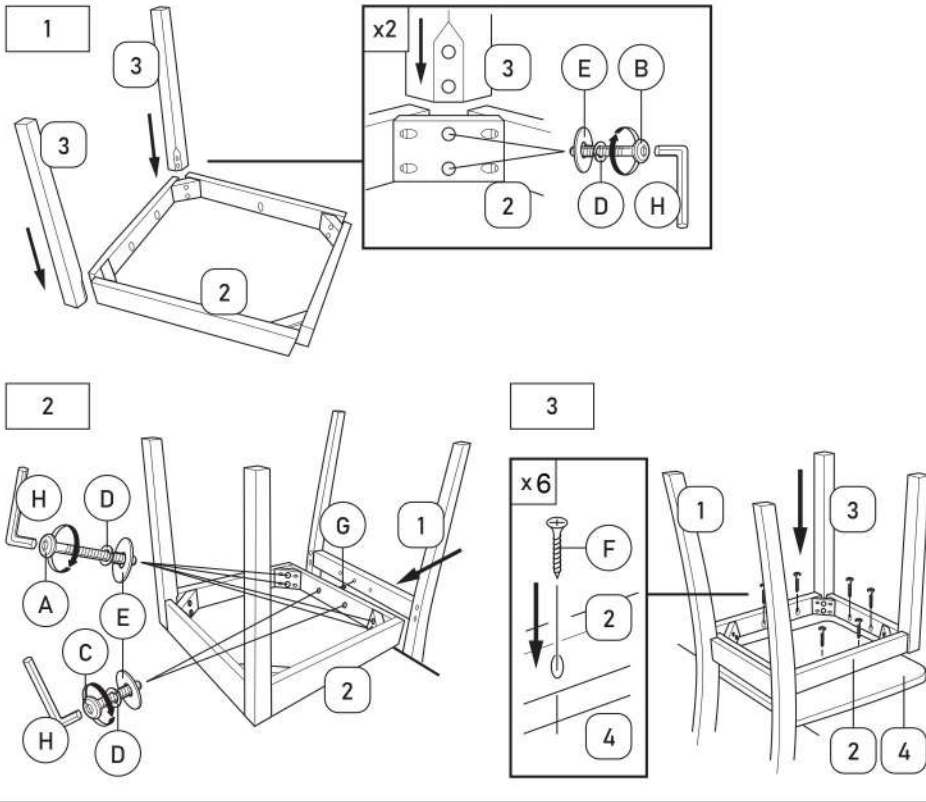

MODEL: DM25558

Important note: - Place all wooden part on a clean and smooth surface such as rug or carpet to avoid the part from being scratch.
 - Please follow the assembly instruction step by step.
 - Do not tighten all screw until the chair is fully set-up.

ASSEMBLY INSTRUCTION

No	Hardware List	Qty.
A	JCBC M6 x 80mm 	8 pcs
B	JCBC M6 x 70mm 	8 pcs
C	JCBC M6 x 35mm 	4 pcs
D	M6 Spring Washer 	20 pcs
E	M6 Flat Washer 	20 pcs
F	CSK Screw M4 x 32mm 	12 pcs
G	Wood Dowel M10 x 30mm 	2 pcs
H	Allen Key M4 	1 pc

No	Part List	Qty.
1	Backrest	2 pcs
2	Box Seat	2 pcs
3	Front Leg	4 pcs
4	Wooden Slat / Cushion	2 pcs

MODEL: DM25558

Important note: - Place all wooden part on a clean and smooth surface such as rug or carpet to avoid the part from being scratch.
 - Please follow the assembly instruction step by step.
 - Do not tighten all screw until the chair is fully set-up.

No	Part List	Qty.
1	Backrest	2 pcs
2	Box Seat	2 pcs
3	Front Leg	4 pcs
4	Wooden Slat / Cushion	2 pcs