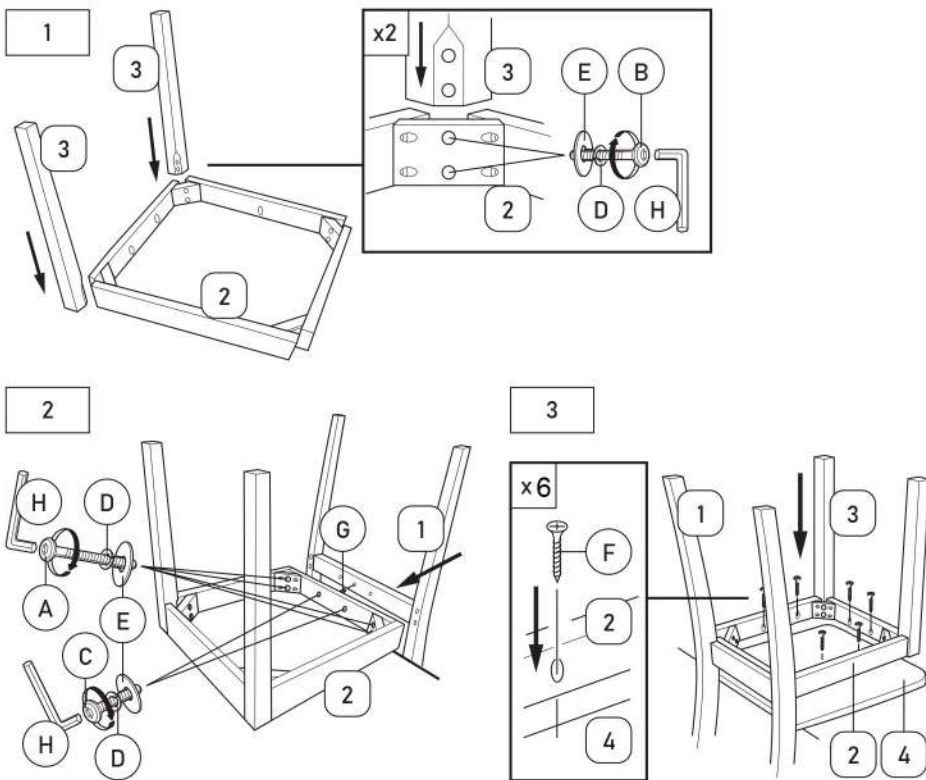

MODEL: DM25558

Important note: - Place all wooden part on a clean and smooth surface such as rug or carpet to avoid the part from being scratch.
 - Please follow the assembly instruction step by step.
 - Do not tighten all screw until the chair is fully set-up.

ASSEMBLY INSTRUCTION

No	Hardware List	Qty.
A	JCBC M6 x 80mm 	8 pcs
B	JCBC M6 x 70mm 	8 pcs
C	JCBC M6 x 35mm 	4 pcs
D	M6 Spring Washer 	20 pcs
E	M6 Flat Washer 	20 pcs
F	CSK Screw M4 x 32mm 	12 pcs
G	Wood Dowel M10 x 30mm 	2 pcs
H	Allen Key M4 	1 pc

No	Part List	Qty.
1	Backrest	2 pcs
2	Box Seat	2 pcs
3	Front Leg	4 pcs
4	Wooden Slat / Cushion	2 pcs

MODEL: DM25558

Important note: - Place all wooden part on a clean and smooth surface such as rug or carpet to avoid the part from being scratch.
 - Please follow the assembly instruction step by step.
 - Do not tighten all screw until the chair is fully set-up.