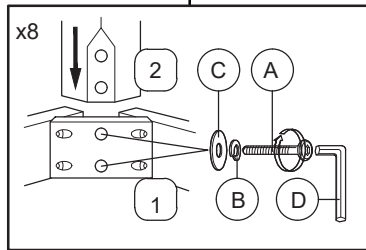

Model: DM25558

ASSEMBLY INSTRUCTION

Important note: - Place all wooden part on a clean and smooth surface such as rug or carpet to avoid the part from being scratch.
 - Please follow the assembly instruction step by step.
 - Do not tighten all screw until the table is fully set-up.

No	Hardware List	Qty.
A	JCBC M6 x 70mm 	8 pcs
B	M6 Spring Washer 	8 pcs
C	Flat Washer M8 x 22mm 	8 pcs
D	Allen Key M4 	1 pc

No	Part List	Qty.
1	Table Top	1 pc
2	Table Leg	4 pcs

COMPLETED ASSEMBLY

Model: DM25558

ASSEMBLY INSTRUCTION

Important note: - Place all wooden part on a clean and smooth surface such as rug or carpet to avoid the part from being scratch.
 - Please follow the assembly instruction step by step.
 - Do not tighten all screw until the table is fully set-up.

No	Hardware List	Qty.
A	JCBC M6 x 70mm 	8 pcs
B	M6 Spring Washer 	8 pcs
C	M6 Flat Washer 	8 pcs
D	Allen Key M4 	1 pc

No	Part List	Qty.
1	Table Top	1 pc
2	Table Leg	4 pcs

COMPLETED ASSEMBLY