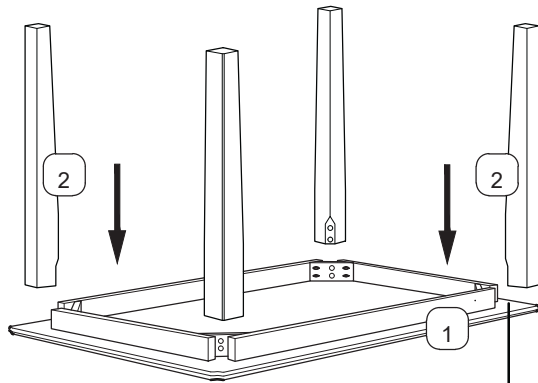

Model: DM25558

ASSEMBLY INSTRUCTION

Important note: - Place all wooden part on a clean and smooth surface such as rug or carpet to avoid the part from being scratch.
 - Please follow the assembly instruction step by step.
 - Do not tighten all screw until the table is fully set-up.

No	Hardware List	Qty.
A	JCBC M6 x 70mm 	8 pcs
B	M6 Spring Washer 	8 pcs
C	Flat Washer M8 x 22mm 	8 pcs
D	Allen Key M4 	1 pc

No	Part List	Qty.
1	Table Top	1 pc
2	Table Leg	4 pcs

COMPLETED ASSEMBLY

Model: DM25558

ASSEMBLY INSTRUCTION

Important note: - Place all wooden part on a clean and smooth surface such as rug or carpet to avoid the part from being scratch.
 - Please follow the assembly instruction step by step.
 - Do not tighten all screw until the table is fully set-up.