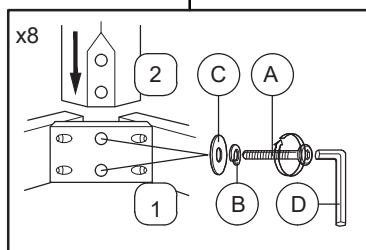

Model: DM25558

ASSEMBLY INSTRUCTION

Important note: - Place all wooden part on a clean and smooth surface such as rug or carpet to avoid the part from being scratch.
 - Please follow the assembly instruction step by step.
 - Do not tighten all screw until the table is fully set-up.

No	Hardware List	Qty.
A	JCBC M6 x 70mm 	8 pcs
B	M6 Spring Washer 	8 pcs
C	Flat Washer M8 x 22mm 	8 pcs
D	Allen Key M4 	1 pc

No	Part List	Qty.
1	Table Top	1 pc
2	Table Leg	4 pcs

COMPLETED ASSEMBLY

Model: DM25558

ASSEMBLY INSTRUCTION

Important note: - Place all wooden part on a clean and smooth surface such as rug or carpet to avoid the part from being scratch.
 - Please follow the assembly instruction step by step.
 - Do not tighten all screw until the table is fully set-up.

No	Hardware List	Qty.
A	JCBC M6 x 70mm 	8 pcs
B	M6 Spring Washer 	8 pcs
C	M6 Flat Washer 	8 pcs
D	Allen Key M4 	1 pc

No	Part List	Qty.
1	Table Top	1 pc
2	Table Leg	4 pcs

COMPLETED ASSEMBLY