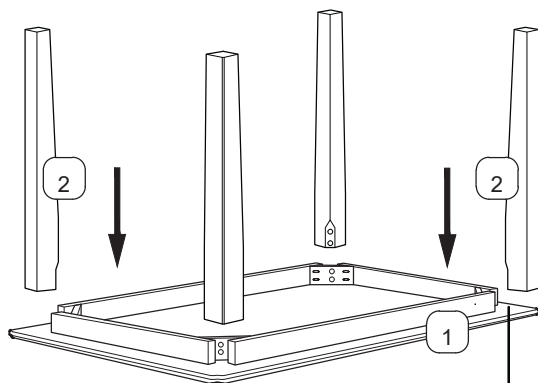

Model: DM25558

ASSEMBLY INSTRUCTION

Important note: - Place all wooden part on a clean and smooth surface such as rug or carpet to avoid the part from being scratch.
 - Please follow the assembly instruction step by step.
 - Do not tighten all screw until the table is fully set-up.

No	Hardware List	Qty.
A	JCBC M6 x 70mm 	8 pcs
B	M6 Spring Washer 	8 pcs
C	Flat Washer M8 x 22mm 	8 pcs
D	Allen Key M4 	1 pc

No	Part List	Qty.
1	Table Top	1 pc
2	Table Leg	4 pcs

COMPLETED ASSEMBLY

Model: DM25558

ASSEMBLY INSTRUCTION

Important note: - Place all wooden part on a clean and smooth surface such as rug or carpet to avoid the part from being scratch.
 - Please follow the assembly instruction step by step.
 - Do not tighten all screw until the table is fully set-up.