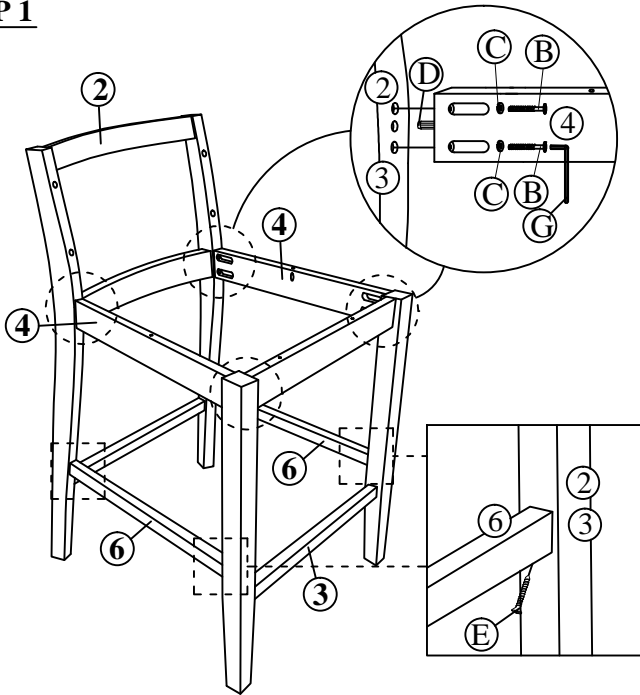

ASSEMBLY INSTRUCTION

MODEL: DM26015 -PC

NO	PARTS LIST	QTY
1	CHAIR BACK	1PC
2	BACK FRAME	1PC
3	FRONT LEG	1PC
4	SIDE RAIL	2PCS
5	CUSHION SEAT	1PC
6	SIDE STRECHER	2PCS

NO	HARDWARE LIST		QTY
A		JCBC M6 x 30mm	4PCS
B		JCBC M6 x 50mm	8PCS
C		SPRING WASHER	12PCS
D		DOWEL M8 x 30mm	4PCS
E		CSK SCREW M4 x 32mm	7PCS
F		WOOD BUTTON	4PCS
G		M4 ALLEN KEY	1PC

STEP 1

STEP 2

STEP 3