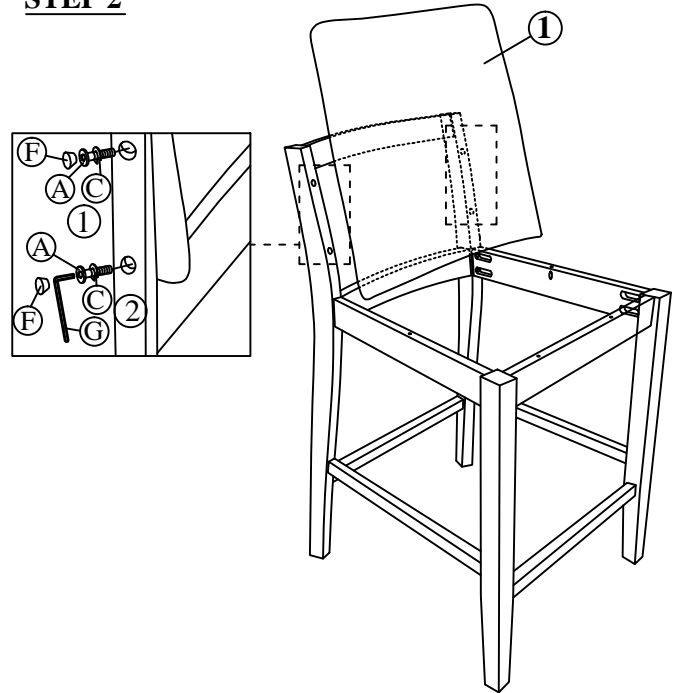

ASSEMBLY INSTRUCTION

MODEL: DM26015 -PC

NO	PARTS LIST	QTY
1	CHAIR BACK	1PC
2	BACK FRAME	1PC
3	FRONT LEG	1PC
4	SIDE RAIL	2PCS
5	CUSHION SEAT	1PC
6	SIDE STRECHER	2PCS

NO	HARDWARE LIST		QTY
A		JCBC M6 x 30mm	4PCS
B		JCBC M6 x 50mm	8PCS
C		SPRING WASHER	12PCS
D		DOWEL M8 x 30mm	4PCS
E		CSK SCREW M4 x 32mm	7PCS
F		WOOD BUTTON	4PCS
G		M4 ALLEN KEY	1PC

STEP 1

STEP 2

STEP 3