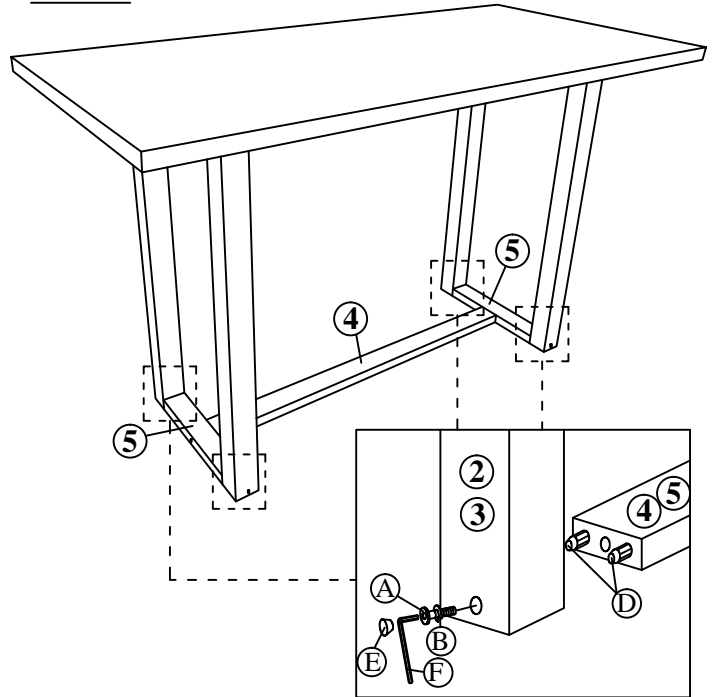

ASSEMBLY INSTRUCTION

MODEL: DM26015-PT

NO	PARTS LIST	QTY
1	TABLE TOP	1PC
2	TABLE LEG (L)	2PCS
3	TABLE LEG (R)	2PCS
4	BOTTOM CENTER SUPPORT RAIL	1PC
5	SIDE LEG SUPPORT RAIL	2PCS

NO	HARDWARE LIST	QTY
A	JCBC M6 x 60mm	14PCS
B	SPRING WASHER	14PCS
C	M8 FLAT WASHER	8PCS
D	DOWEL M8 x 30mm	12PCS
E	WOOD BUTTON	6PCS
F	M4 ALLEN KEY	1PC

STEP 1

STEP 2

STEP 3