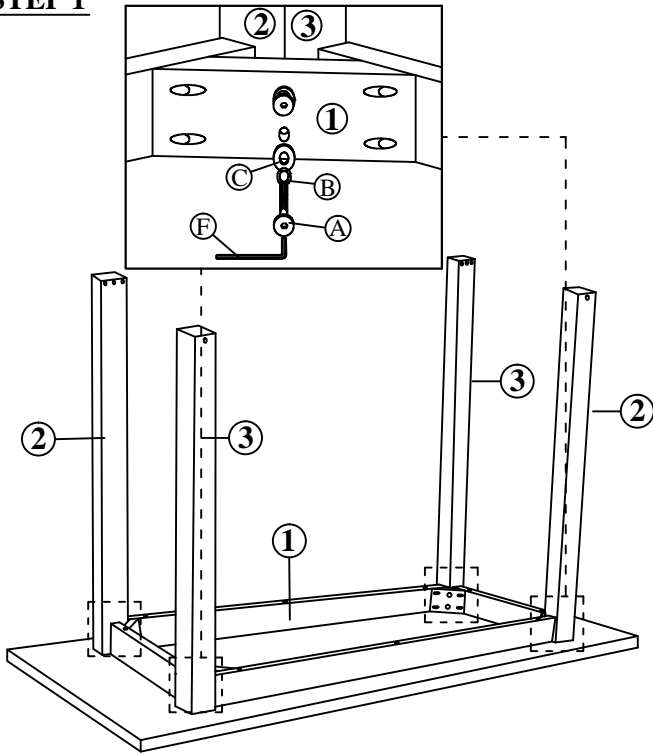

ASSEMBLY INSTRUCTION

MODEL: DM26015-PT

NO	PARTS LIST	QTY
1	TABLE TOP	1PC
2	TABLE LEG (L)	2PCS
3	TABLE LEG (R)	2PCS
4	BOTTOM CENTER SUPPORT RAIL	1PC
5	SIDE LEG SUPPORT RAIL	2PCS

NO	HARDWARE LIST	QTY
A	JCBC M6 x 60mm	14PCS
B	SPRING WASHER	14PCS
C	M8 FLAT WASHER	8PCS
D	DOWEL M8 x 30mm	12PCS
E	WOOD BUTTON	6PCS
F	M4 ALLEN KEY	1PC

STEP 1

STEP 2

STEP 3