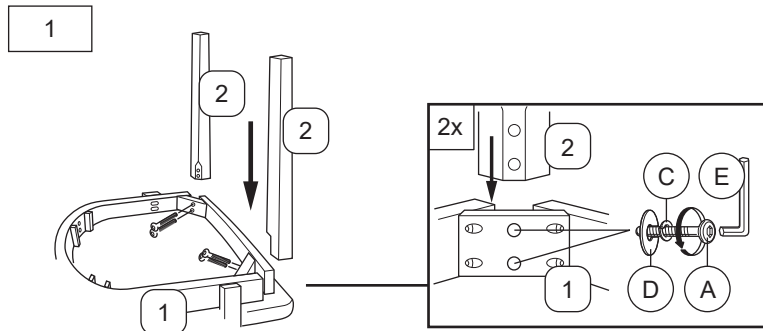

MODEL: DM25607

Important note: - Place all wooden part on a clean and smooth surface such as rug or carpet to avoid the part from being scratch.
 - Please follow the assembly instruction step by step.
 - Do not tighten all screw until the chair is fully set-up.

COMPLETED ASSEMBLY

ASSEMBLY INSTRUCTION

No	Hardware List	Qty.
A	JCBC M6 x 60mm 	8 pcs
B	JCBC M6 x 50mm 	8 pcs
C	Spring Washer M6 	16 pcs
D	Flat Washer M6 x 19mm 	16 pcs
E	Allen Key M4 	1 pc

No	Part List	Qty.
1	Backrest with Box Seat	2 pcs
2	Front Leg	4 pcs
3	Back Leg	4 pcs