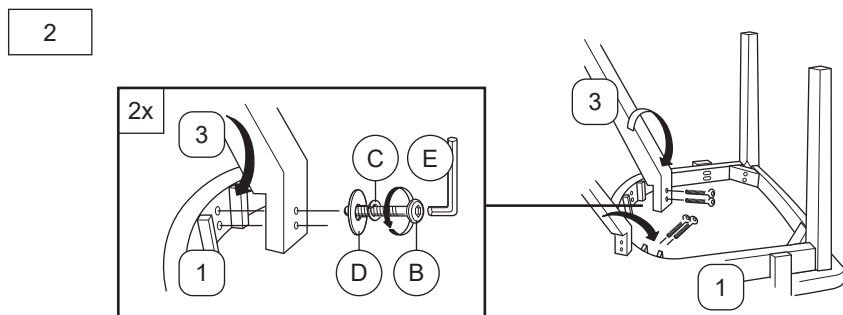

MODEL: DM25607

Important note: - Place all wooden part on a clean and smooth surface such as rug or carpet to avoid the part from being scratch.
 - Please follow the assembly instruction step by step.
 - Do not tighten all screw until the chair is fully set-up.

COMPLETED ASSEMBLY

ASSEMBLY INSTRUCTION

No	Hardware List	Qty.
A	JCBC M6 x 60mm 	8 pcs
B	JCBC M6 x 50mm 	8 pcs
C	Spring Washer M6 	16 pcs
D	Flat Washer M6 x 19mm 	16 pcs
E	Allen Key M4 	1 pc

No	Part List	Qty.
1	Backrest with Box Seat	2 pcs
2	Front Leg	4 pcs
3	Back Leg	4 pcs