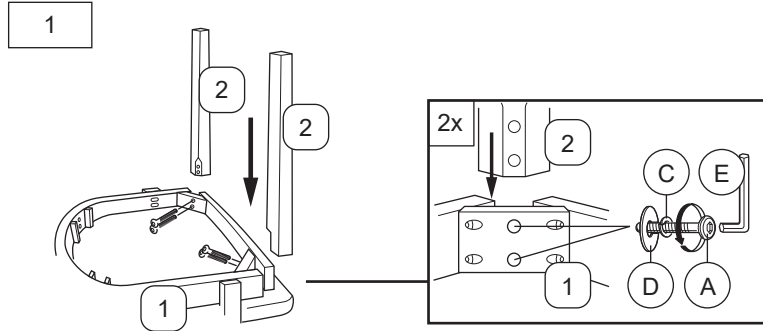

MODEL: DM25607

Important note: - Place all wooden part on a clean and smooth surface such as rug or carpet to avoid the part from being scratch.
 - Please follow the assembly instruction step by step.
 - Do not tighten all screw until the chair is fully set-up.

COMPLETED ASSEMBLY

ASSEMBLY INSTRUCTION

No	Hardware List	Qty.
A	JCBC M6 x 60mm 	8 pcs
B	JCBC M6 x 50mm 	8 pcs
C	Spring Washer M6 	16 pcs
D	Flat Washer M6 x 19mm 	16 pcs
E	Allen Key M4 	1 pc

No	Part List	Qty.
1	Backrest with Box Seat	2 pcs
2	Front Leg	4 pcs
3	Back Leg	4 pcs