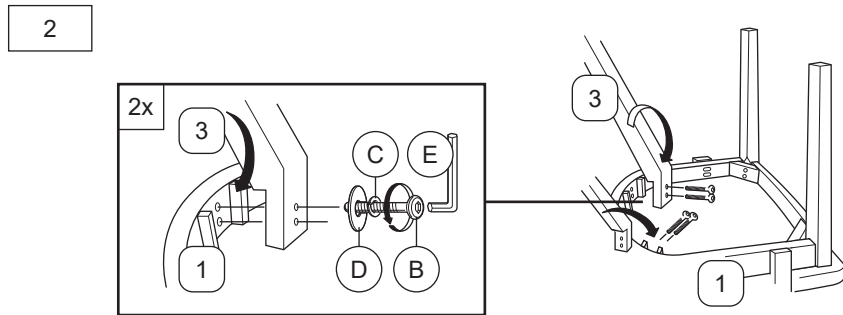

MODEL: DM25607

Important note: - Place all wooden part on a clean and smooth surface such as rug or carpet to avoid the part from being scratch.
 - Please follow the assembly instruction step by step.
 - Do not tighten all screw until the chair is fully set-up.

COMPLETED ASSEMBLY

ASSEMBLY INSTRUCTION

No	Hardware List	Qty.
A	JCBC M6 x 60mm 	8 pcs
B	JCBC M6 x 50mm 	8 pcs
C	Spring Washer M6 	16 pcs
D	Flat Washer M6 x 19mm 	16 pcs
E	Allen Key M4 	1 pc

No	Part List	Qty.
1	Backrest with Box Seat	2 pcs
2	Front Leg	4 pcs
3	Back Leg	4 pcs