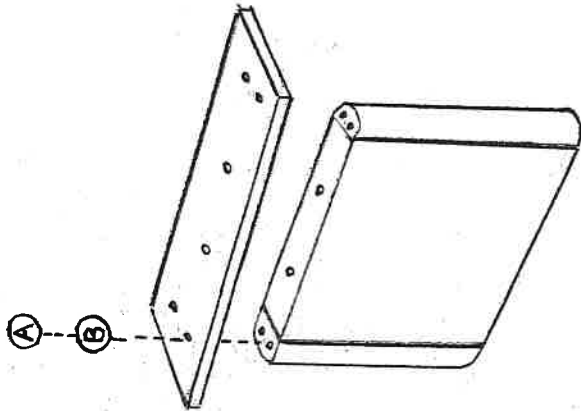

ASSEMBLY INSTRUCTION

MODEL : DM 25637- DT

Read this instruction carefully. Refer the hardware and furniture parts are complete. Place all wooden furniture parts on a clean and flat soft surface to prevent scratches. Refer steps provided as assembling guide.

HARDWARE LIST for 1 set		
ITEM	DESCRIPTION	QTY
A	JCBB M8 x 40mm	18
B	Spring Wsher	18
C	CSK Screw 30mm	24
D	ALLEN KEY	1

Step 1

Step 2

COMPLETED ASSEMBLE