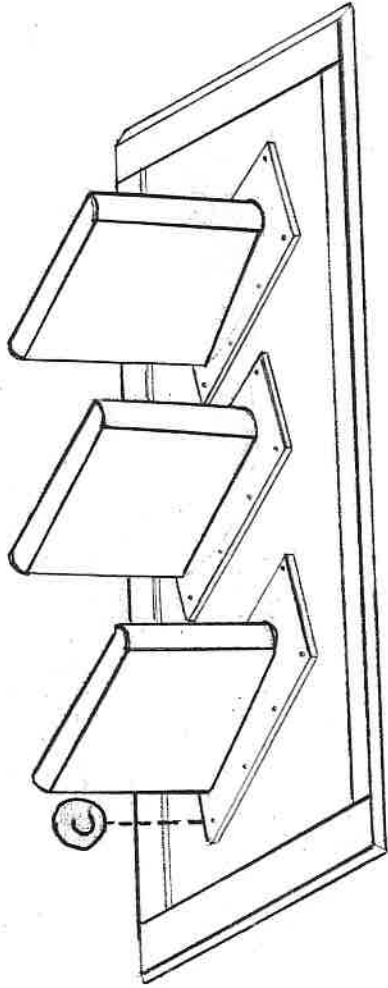

ASSEMBLY INSTRUCTION

MODEL : DM 25637- DT

Read this instruction carefully. Refer the hardware and furniture parts are complete. Place all wooden furniture parts on a clean and flat soft surface to prevent scratches. Refer steps provided as assembling guide.

HARDWARE LIST for 1 set		
ITEM	DESCRIPTION	QTY
A	JCBB M8 x 40mm	18
B	Spring Wsher	18
C	CSK Screw 30mm	24
D	ALLEN KEY	1

Step 1

Step 2

COMPLETED ASSEMBLE