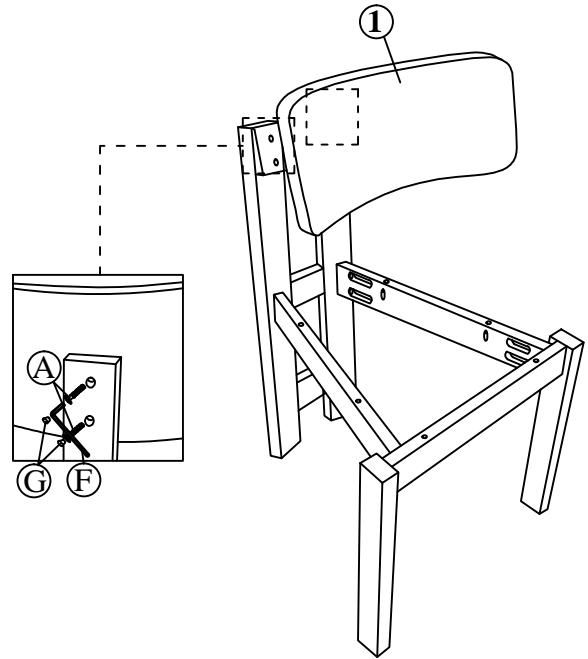

ASSEMBLY INSTRUCTION

MODEL: DM 25637-SC

NO	PARTS LIST	QTY
1	BACK CUSHION	1PC
2	BACK LEG	1PC
3	SIDE RAIL	2PCS
4	CENTER RAIL	1PC
5	CUSHION SEAT	1PC

NO	HARDWARE LIST		QTY
A		JCBC M6 x 30mm	4PCS
B		JCBC M6 x 50mm	8PCS
C		SPRING WASHER	8PCS
D		CSK SCREW M4 x 32mm	6PCS
E		DOWEL M8 x 30mm	4PCS
F		M4 ALLEN KEY	1PC
G		WOOD BUTTON	4PCS

STEP 1

STEP 2

STEP 3