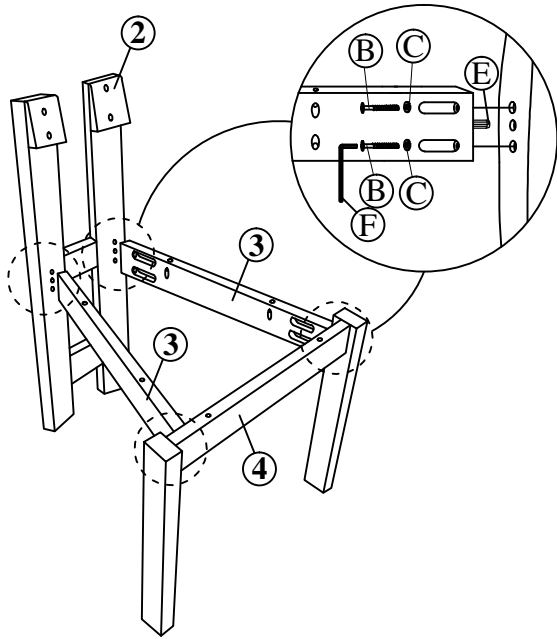

# ASSEMBLY INSTRUCTION

MODEL: DM 25637-SC

NO	PARTS LIST	QTY
1	BACK CUSHION	1PC
2	BACK LEG	1PC
3	SIDE RAIL	2PCS
4	CENTER RAIL	1PC
5	CUSHION SEAT	1PC

NO	HARDWARE LIST		QTY
A		JCBC M6 x 30mm	4PCS
B		JCBC M6 x 50mm	8PCS
C		SPRING WASHER	8PCS
D		CSK SCREW M4 x 32mm	6PCS
E		DOWEL M8 x 30mm	4PCS
F		M4 ALLEN KEY	1PC
G		WOOD BUTTON	4PCS

## STEP 1

## STEP 2