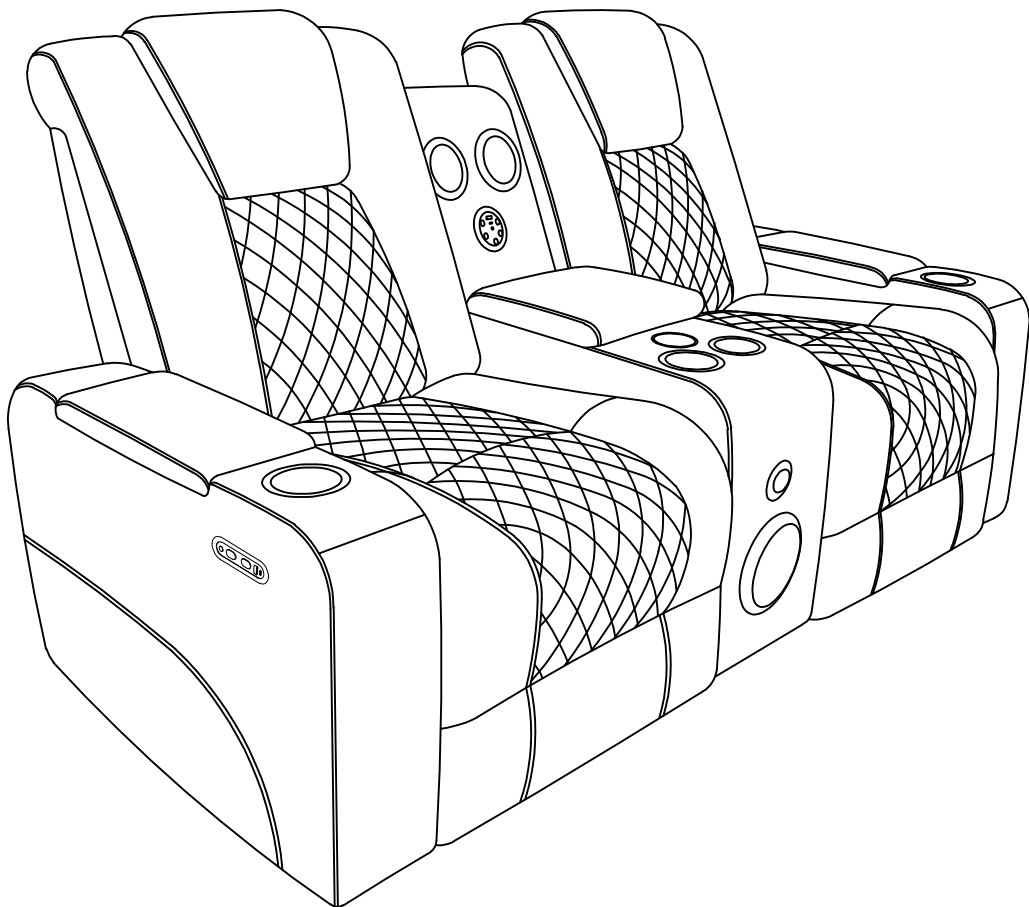

LV25651/LV25751/LV25851/LV25951

DUAL LOVESEAT WITH LED LIGHT STRIP 2 CUP HOLDERS
2 ARM STORAGE USB ON SWITCH & CONSOLE WITH
BLUETOOTH SPEAKER AND WIRELESS CHARGES

ASSEMBLY INSTRUCTIONS

ASSEMBLY TIPS:

- 1.Remove hardware from box and sort by size.
- 2.Pleses check to see that all hardware and parts are present prior to start of assembly.
- 3.Please follow attached instruction in the same sequence as numbered to assure fast & easy assembly.

PARTS IDENTIFICATION			
PART	DRAWING	DESCRIPTION	QTY
A		Loveseat Body	1PC
B		Left Backrest	1PC
C		Console Backrest	1PC
D		Right Backrest	1PC

HARDWARE LIST			
PART	DRAWING	DESCRIPTION	QTY
E		Adapter Of Led/Body	1PC
F		Adapter Of Speaker	1PC
G		Knob csrew	2PCS