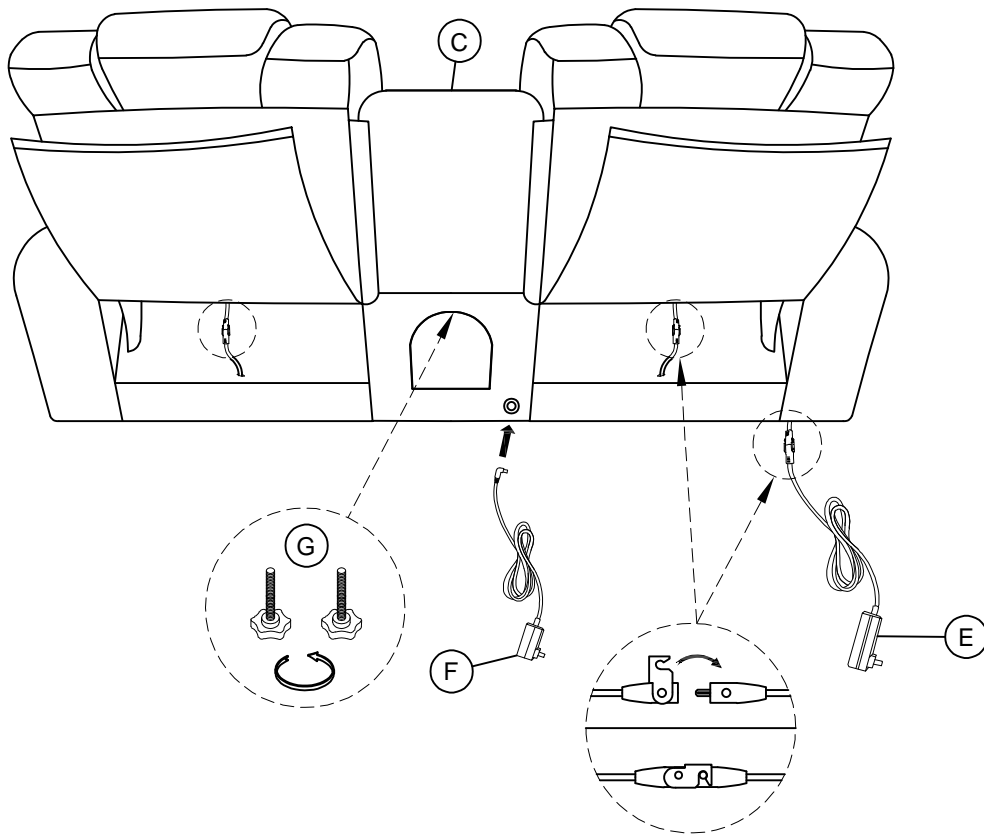

LV25651/LV25751/LV25851/LV25951

DUAL LOVESEAT WITH LED LIGHT STRIP 2 CUP HOLDERS
2 ARM STORAGE USB ON SWITCH & CONSOLE WITH
BLUETOOTH SPEAKER AND WIRELESS CHARGES

ASSEMBLY INSTRUCTIONS

ASSEMBLY TIPS:

- 1.Remove hardware from box and sort by size.
- 2.Pleses check to see that all hardware and parts are present prior to start of assembly.
- 3.Please follow attached instruction in the same sequence as numbered to assure fast & easy assembly.

PARTS IDENTIFICATION			
PART	DRAWING	DESCRIPTION	QTY
A		Loveseat Body	1PC
B		Left Backrest	1PC
C		Console Backrest	1PC
D		Right Backrest	1PC

HARDWARE LIST			
PART	DRAWING	DESCRIPTION	QTY
E		Adapter Of Led/Body	1PC
F		Adapter Of Speaker	1PC
G		Knob csrew	2PCS

STEP 1 :

STEP 2 :

STEP 3 :

STEP 4 :