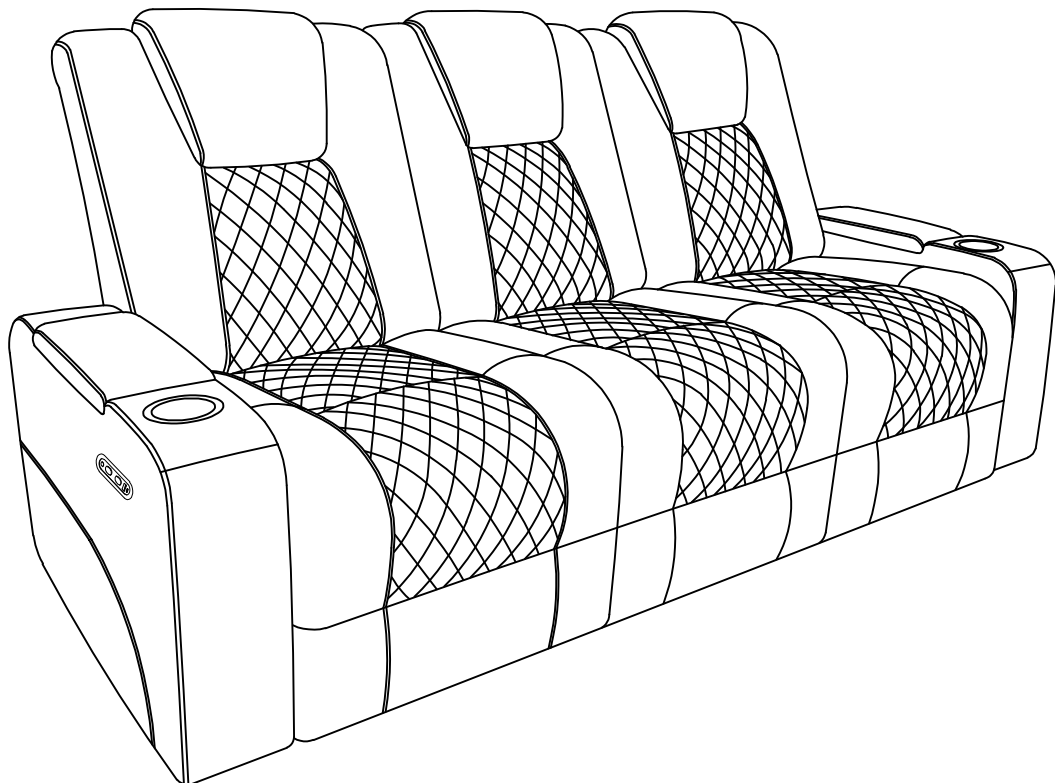

Sara
COLLECTION

LV25651/LV25751/LV25851/LV25951

DUAL SOFA WITH LED LIGHT, 2 CUP HOLDERS 2
ARM STORAGE USB ON SWITCH, READING LIGHT,
DROPDOWN TABLE WITH 2 WIRELESS CHARGES

ASSEMBLY INSTRUCTIONS