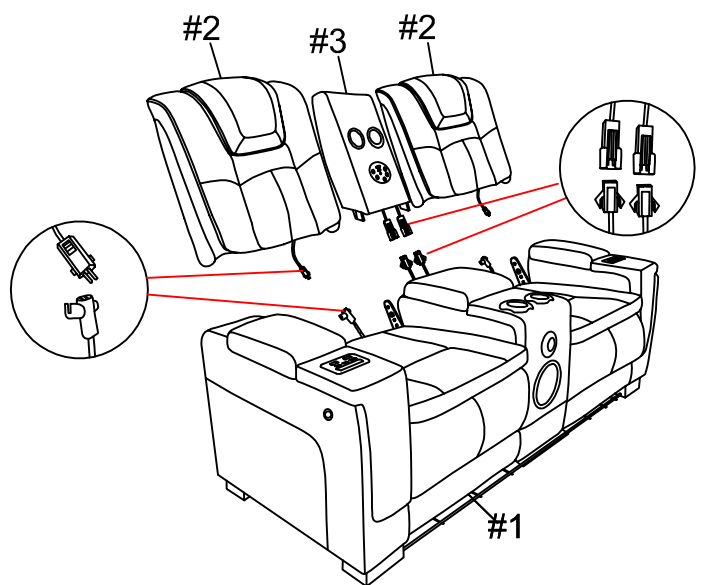

**PARTS IDENTIFICATION**

PART	DRAWING	DESCRIPTION	QTY	PART	DRAWING	DESCRIPTION	QTY
#1		Loveseat Body	1PC	#5		Adapter Of Bluetooth Speaker	1PC
#2		Backrest	2PCS	#6		Left Leg	2PCS
#3		Console Backrest	1PC	#7		Right Leg	2PCS
#4		Adapter	1PC			Not Included	

**HARDWARE LIST**

PART	DRAWING	DESCRIPTION	QTY	PART	DRAWING	DESCRIPTION	QTY
#A		Screw M5X55MM	12PCS	#B		Flat Washer Ø6x14MM	12PCS

STEP 1

STEP 2

STEP 3

**STEP 4**