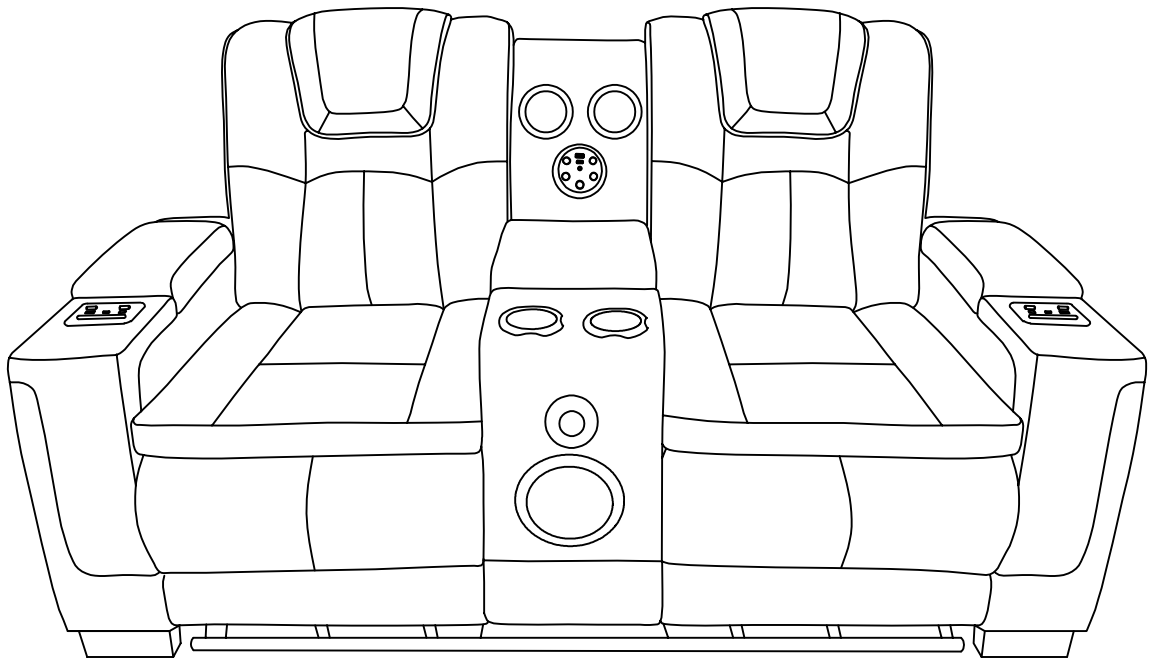

LV26019/LV26119-L

LOVESEAT

ASSEMBLY INSTRUCTIONS