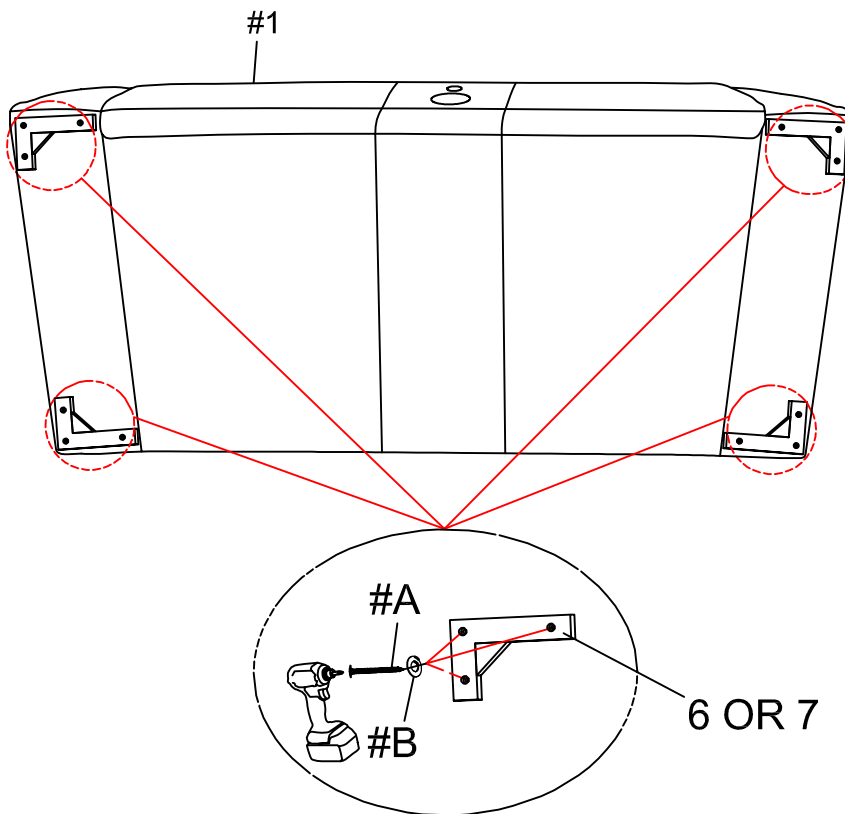

**PARTS IDENTIFICATION**

PART	DRAWING	DESCRIPTION	QTY	PART	DRAWING	DESCRIPTION	QTY
#1		Loveseat Body	1PC	#5		Adapter Of Bluetooth Speaker	1PC
#2		Backrest	2PCS	#6		Left Leg	2PCS
#3		Console Backrest	1PC	#7		Right Leg	2PCS
#4		Adapter	1PC			Not Included	

**HARDWARE LIST**

PART	DRAWING	DESCRIPTION	QTY	PART	DRAWING	DESCRIPTION	QTY
#A		Screw M5X55MM	12PCS	#B		Flat Washer Ø6x14MM	12PCS

STEP 1

STEP 2

STEP 3

**STEP 4**