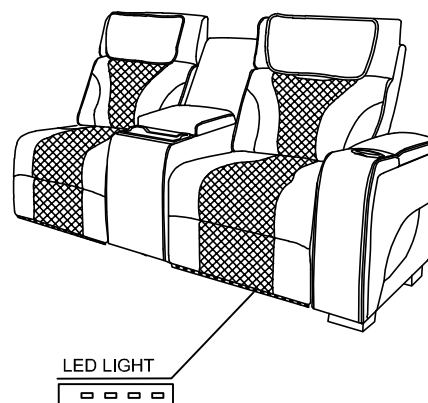

Power recliner, power headrest, console metal cup holder, wireless charger, storage and replaceable cup in armrest, LED light and USB a/c on handle control

STEP: 1

ASSEMBLY INSTRUCTIONS

STEP: 2

ASSEMBLY TIPS:

A	SEAT BASE		1PC	B	LEFT BACKREST		1PC
C	CONSOLE		1PC	D	RIGHTH BACKREST		1PC
E	ADAPTER CORD		1PC	F	KNOB SCREWS		2PC

STEP 1:

STEP 2:

STEP 3: