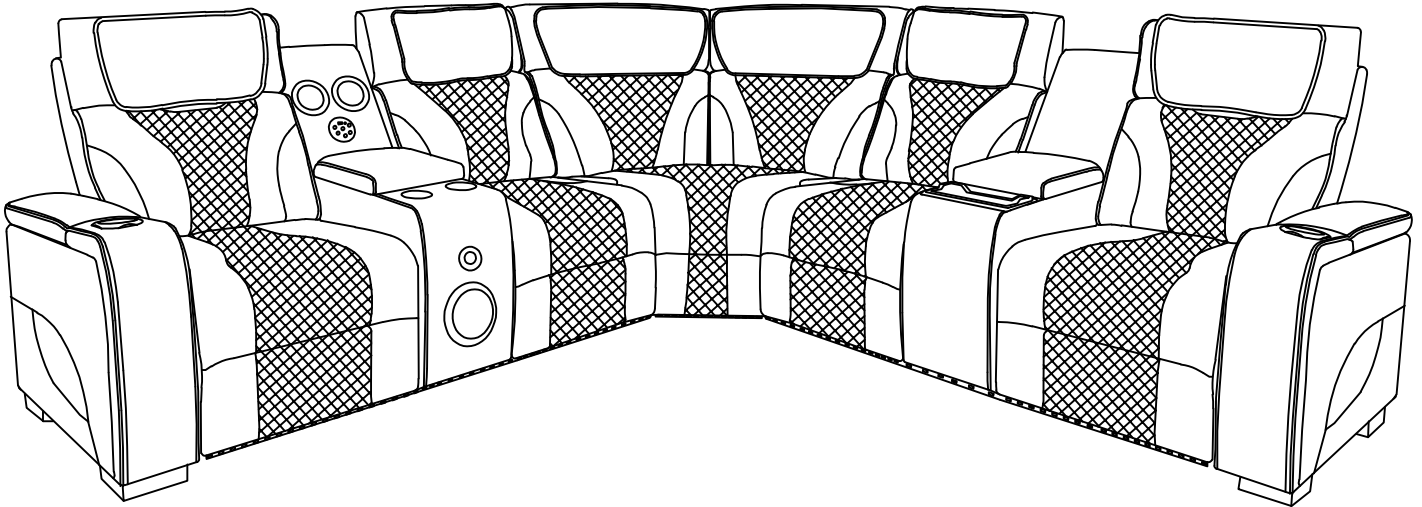

BEL IMPORTS INC

**LV25576/ LV25676/ LV25776
PRPH/CNS/SPK/CH/STG/LED/USB**

Power recliner, power headrest, console with control system speaker, metal cup headrest, console with control cup in armrest, LED light and USB a/c on handle control

A	SEAT BASE		1PC	B	LEFT BACKREST		1PC
C	CONSOLE		1PC	D	RIGHT BACKREST		1PC
E	ADAPTER CORD		2PC	F	KNOB SCREWS		2PC

STEP 1:

STEP 2:

STEP 3:

STEP: 1

ASSEMBLY INSTRUCTIONS

STEP: 2

ASSEMBLY TIPS:

Power recliner, power headrest, console metal cup holder, wireless charger, storage and replaceable cup in armrest, LED light and USB a/c on handle control

STEP: 1

ASSEMBLY INSTRUCTIONS

STEP: 2

ASSEMBLY TIPS: