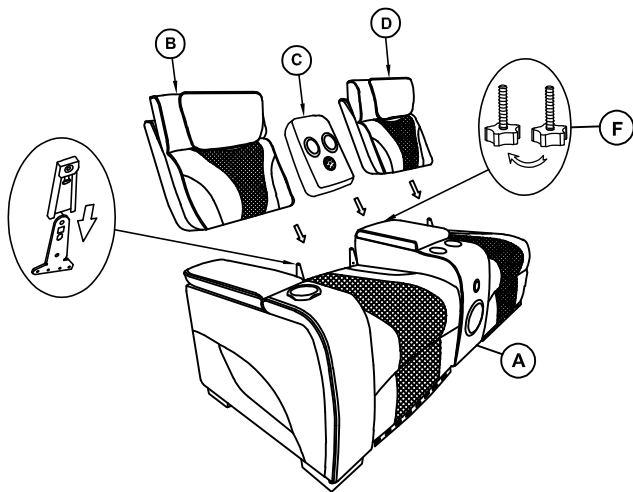

BEL IMPORTS INC

**LV25576/ LV25676/ LV25776
PRPH/CNS/SPK/CH/STG/LED/USB**

Power recliner, power headrest, console with control system speaker, metal cup headrest, console with control cup in armrest, LED light and USB a/c on handle control

STEP: 1

ASSEMBLY INSTRUCTIONS

STEP: 2

ASSEMBLY TIPS:

1. Remove hardware from box and sort by size.
2. Please check to see that all hardware and parts are present prior to start of assembly.
3. Please follow attached instructions in the same sequence as numbered to assure fast & easy assembly.

A	SEAT BASE		1PC	B	LEFT BACKREST		1PC
C	CONSOLE		1PC	D	RIGHT BACKREST		1PC
E	ADAPTER CORD		2PC	F	KNOB SCREWS		2PC

STEP 1:

STEP 2:

STEP 3:

STEP: 1

ASSEMBLY INSTRUCTIONS

STEP: 2

ASSEMBLY TIPS:

Power recliner, power headrest, console metal cup holder, wireless charger, storage and replaceable cup in armrest, LED light and USB a/c on handle control

STEP: 1

ASSEMBLY INSTRUCTIONS

STEP: 2

ASSEMBLY TIPS: