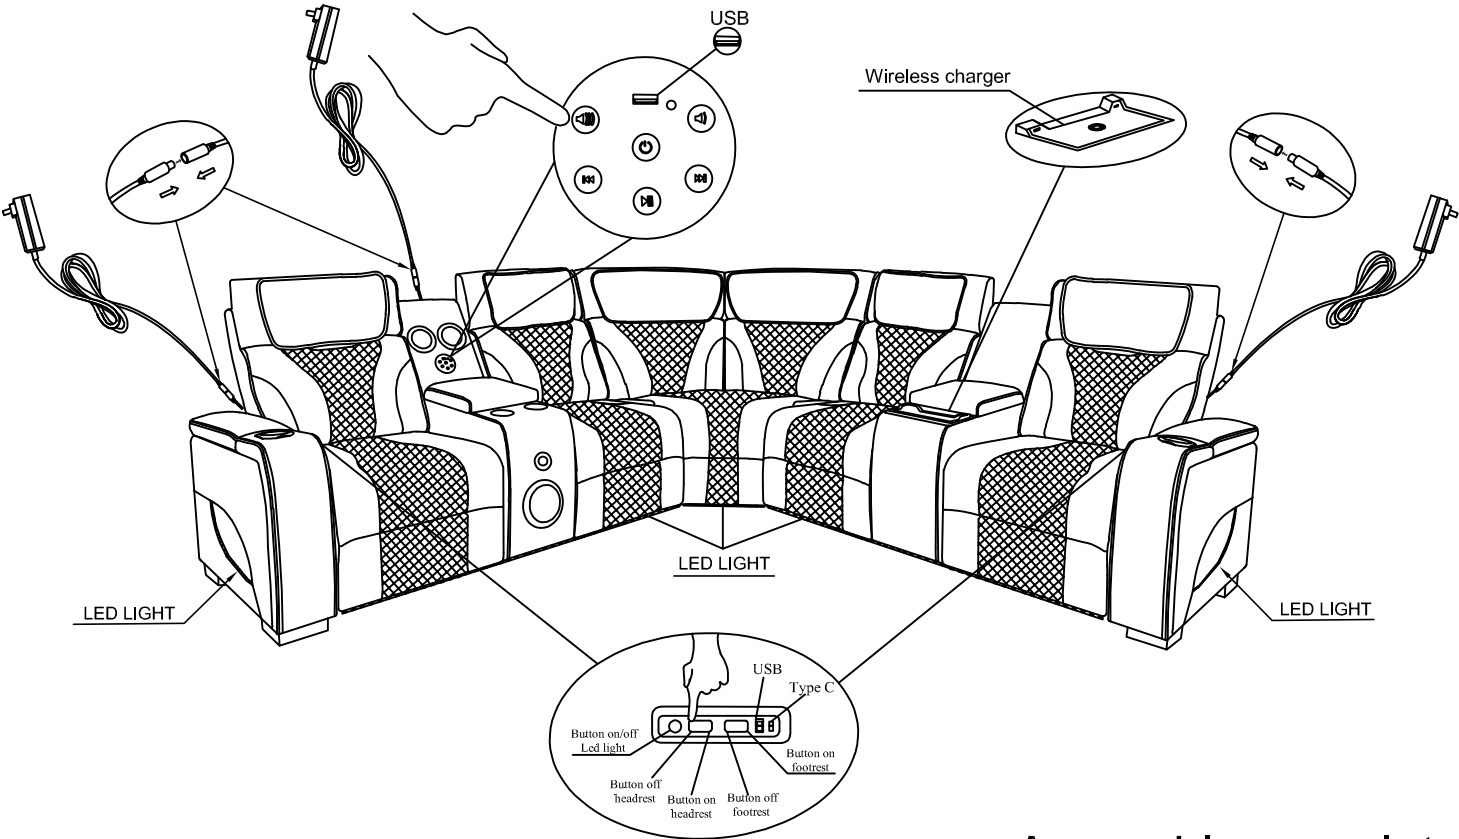

A	SEAT BASE		1PC	B	LEFT BACKREST		1PC
C	RIGTH BACKREST		1PC				

STEP 1:

STEP 2:

STEP 1:

STEP 2:

Assembly complete

BEL IMPORTS INC

LV25576/ LV25676/ LV25776
PRPH/CNS/CH/CHG/STG/LED/USB

Power recliner, power headrest, console metal cup holder, wireless charger, storage and replaceable cup in armrest, LED light and USB a/c on handle control

STEP: 1

ASSEMBLY INSTRUCTIONS

STEP: 2

ASSEMBLY TIPS: