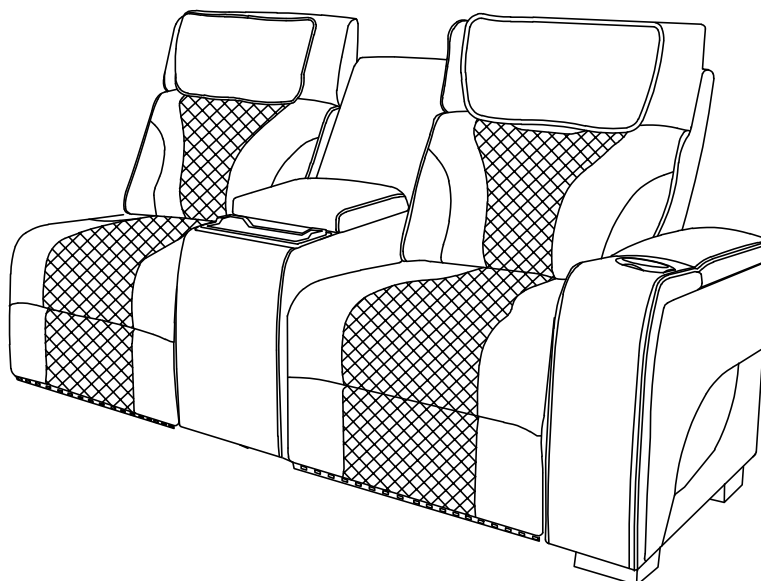

A	SEAT BASE		1PC	B	LEFT BACKREST		1PC
C	RIGTH BACKREST		1PC				

STEP 1:

STEP 2:

STEP 1:

STEP 2:

Assembly complete

BEL IMPORTS INC

LV25576/ LV25676/ LV25776
PRPH/CNS/CH/CHG/STG/LED/USB

Power recliner, power headrest, console metal cup holder, wireless charger, storage and replaceable cup in armrest, LED light and USB a/c on handle control

STEP: 1

ASSEMBLY INSTRUCTIONS

STEP: 2

ASSEMBLY TIPS: