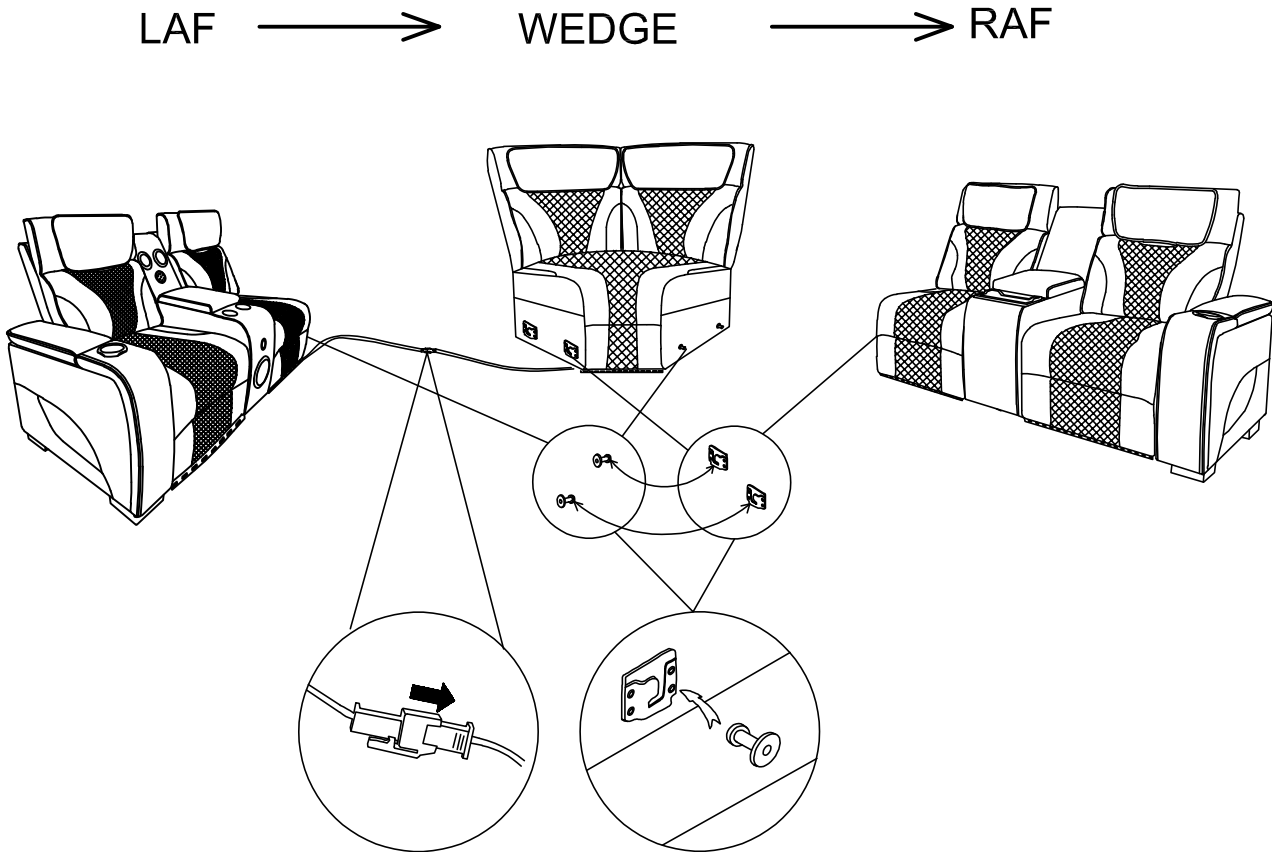

A	SEAT BASE		1PC	B	LEFT BACKREST		1PC
C	RIGTH BACKREST		1PC				

STEP 1:

STEP 2:

STEP 1:

STEP 2:

Assembly complete

BEL IMPORTS INC

LV25576/ LV25676/ LV25776
PRPH/CNS/CH/CHG/STG/LED/USB

Power recliner, power headrest, console metal cup holder, wireless charger, storage and replaceable cup in armrest, LED light and USB a/c on handle control

STEP: 1

ASSEMBLY INSTRUCTIONS

STEP: 2

ASSEMBLY TIPS: