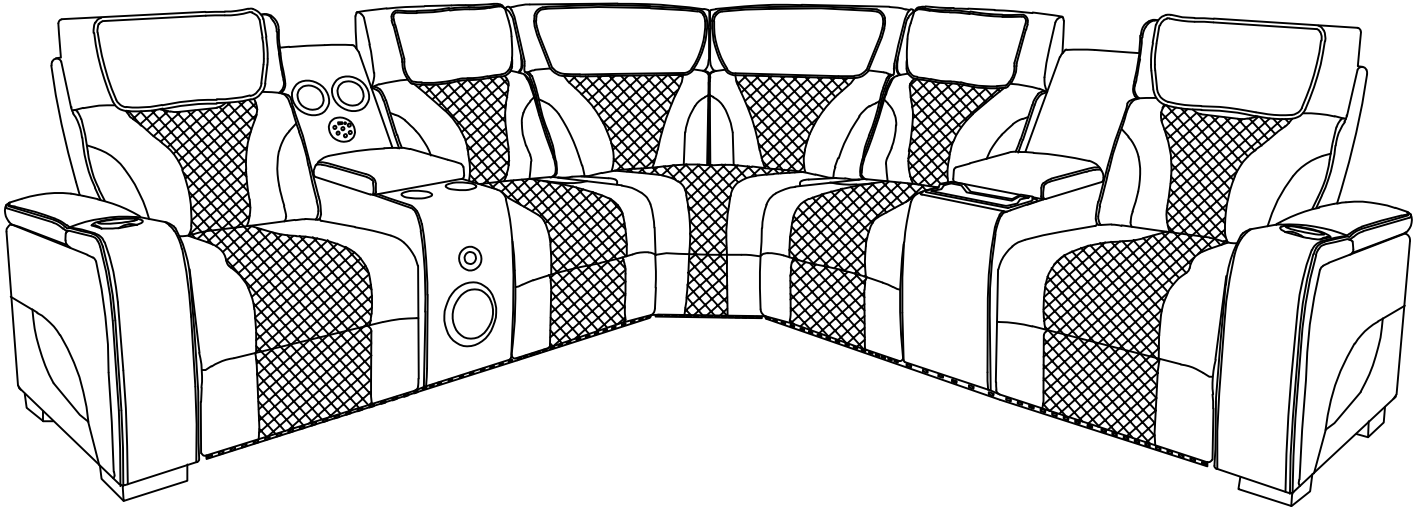

A	SEAT BASE		1PC	B	LEFT BACKREST		1PC
C	RIGTH BACKREST		1PC				

STEP 1:

STEP 2:

STEP 1:

STEP 2:

Assembly complete

BEL IMPORTS INC

LV25576/ LV25676/ LV25776
PRPH/CNS/CH/CHG/STG/LED/USB

Power recliner, power headrest, console metal cup holder, wireless charger, storage and replaceable cup in armrest, LED light and USB a/c on handle control

STEP: 1

ASSEMBLY INSTRUCTIONS

STEP: 2

ASSEMBLY TIPS: