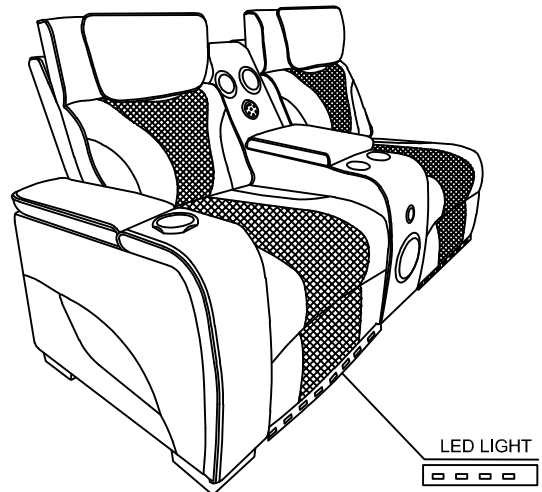

BEL IMPORTS INC

**LV25576/ LV25676/ LV25776
PRPH/CNS/SPK/CH/STG/LED/USB**

Power recliner, power headrest, console with control system speaker, metal cup headrest, console with control cup in armrest, LED light and USB a/c on handle control

A	SEAT BASE		1PC	B	LEFT BACKREST		1PC
C	CONSOLE		1PC	D	RIGHT BACKREST		1PC
E	ADAPTER CORD		2PC	F	KNOB SCREWS		2PC

STEP 1:

STEP 2:

STEP 3:

STEP: 1

ASSEMBLY INSTRUCTIONS

STEP: 2

ASSEMBLY TIPS:

Power recliner, power headrest, console metal cup holder, wireless charger, storage and replaceable cup in armrest, LED light and USB a/c on handle control

STEP: 1

ASSEMBLY INSTRUCTIONS

STEP: 2

ASSEMBLY TIPS: