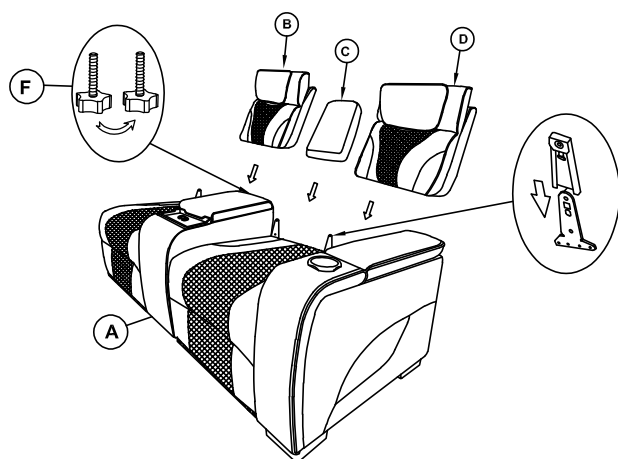

ASSEMBLY TIPS:

1. Remove hardware from box and sort by size.
2. Please check to see that all hardware and parts are present prior to start of assembly.
3. Please follow attached instructions in the same sequence as numbered to assure fast & easy assembly.

WARNING!

1. Don't attempt to repair or modify parts that are broken or defective. Please contact the store immediately.
2. This product is for home use only and not intended for commercial establishments.

A	SEAT BASE		1PC	B	LEFT BACKREST		1PC
C	CONSOLE		1PC	D	RIGHTH BACKREST		1PC
E	ADAPTER CORD		1PC	F	KNOB SCREWS		2PC

STEP 1: