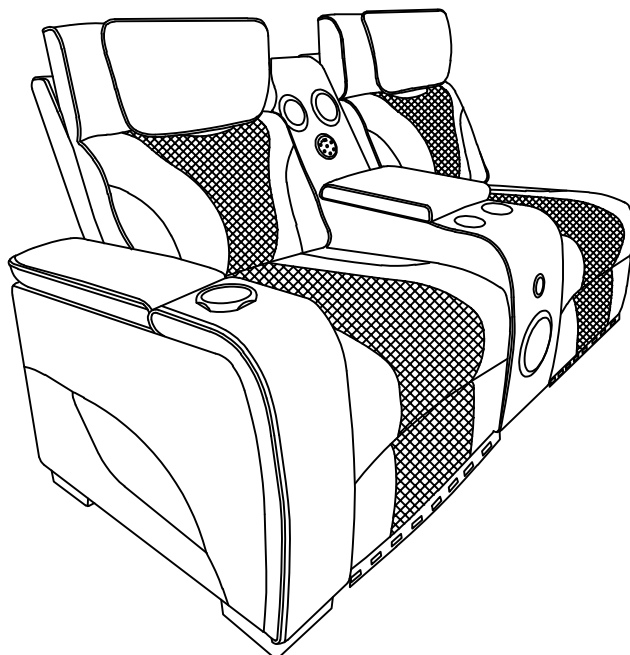

BEL IMPORTS INC

**LV25576/ LV25676/ LV25776
PRPH/CNS/SPK/CH/STG/LED/USB**

Power recliner, power headrest, console with control system speaker, metal cup headrest, console with control cup in armrest, LED light and USB a/c on handle control

STEP: 1

ASSEMBLY INSTRUCTIONS

STEP: 2