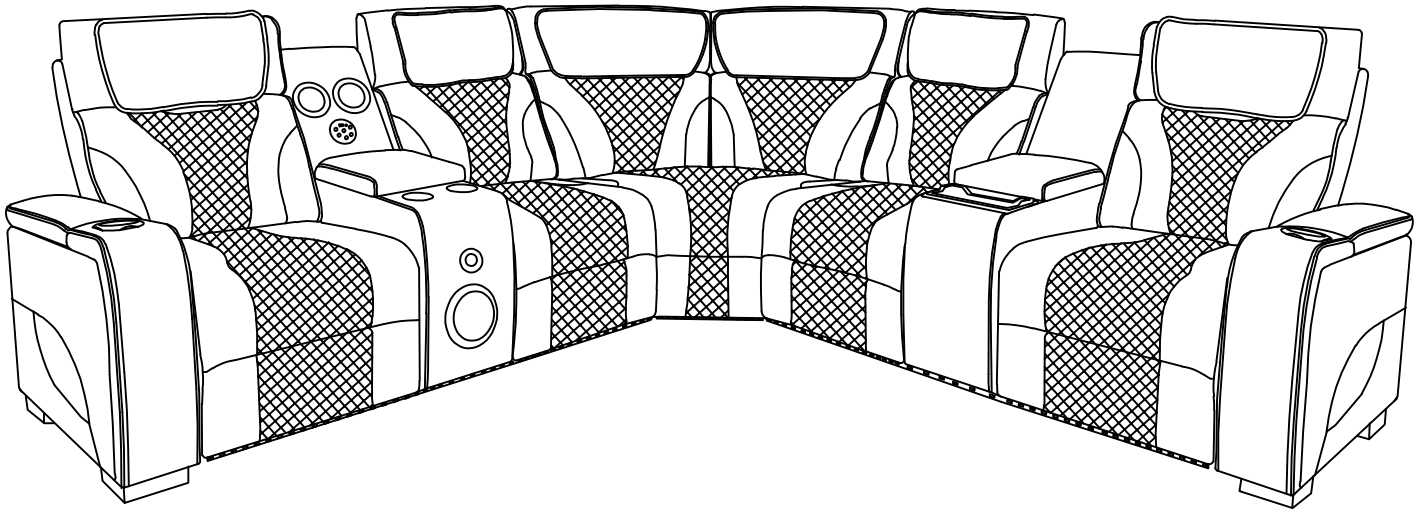

BEL IMPORTS INC

**LV25576/ LV25676/ LV25776
PRPH/CNS/SPK/CH/STG/LED/USB**

Power recliner, power headrest, console with control system speaker, metal cup headrest, console with control cup in armrest, LED light and USB a/c on handle control

STEP: 1

ASSEMBLY INSTRUCTIONS