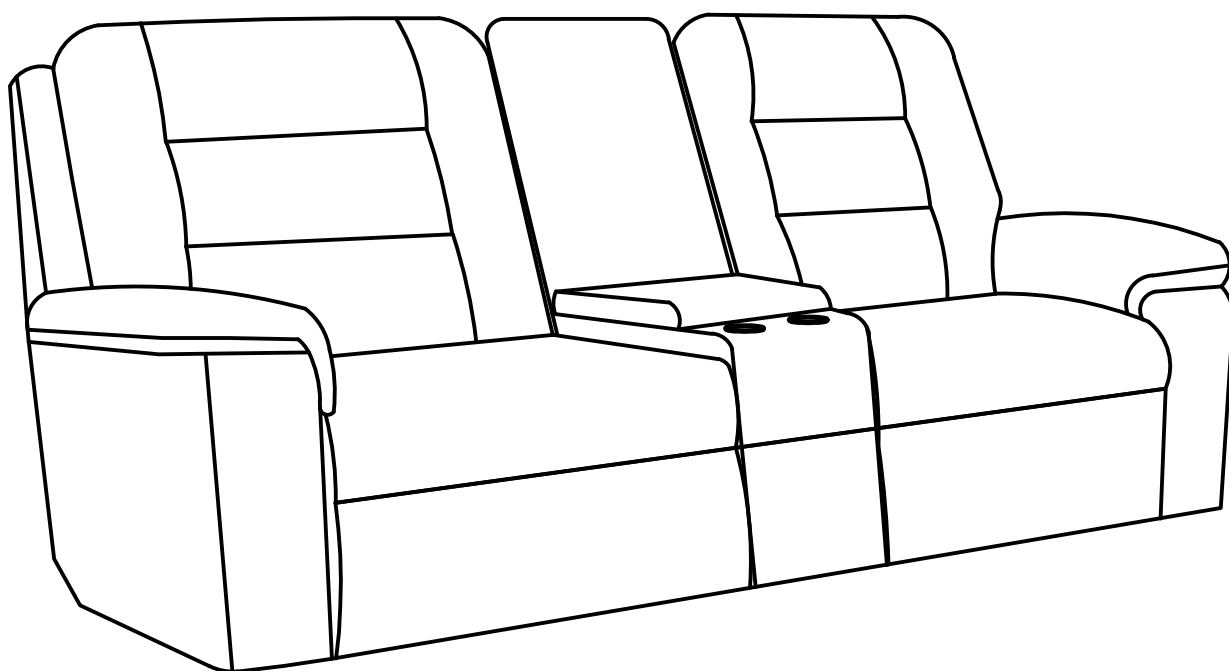

A	SEAT BASE		1PC	B	BACKREST		1PC
C	TRANSFORMER		1PC	D	PLUG		1PC

STEP 1:

STEP 2:

**STEP 3:
COMPLETE**

BEL IMPORTS INC

LV23034/LV23134-STLS/CO

**LOVE SEAT STATIONARY
W/CONSOLE**

ASSEMBLY INSTRUCTIONS