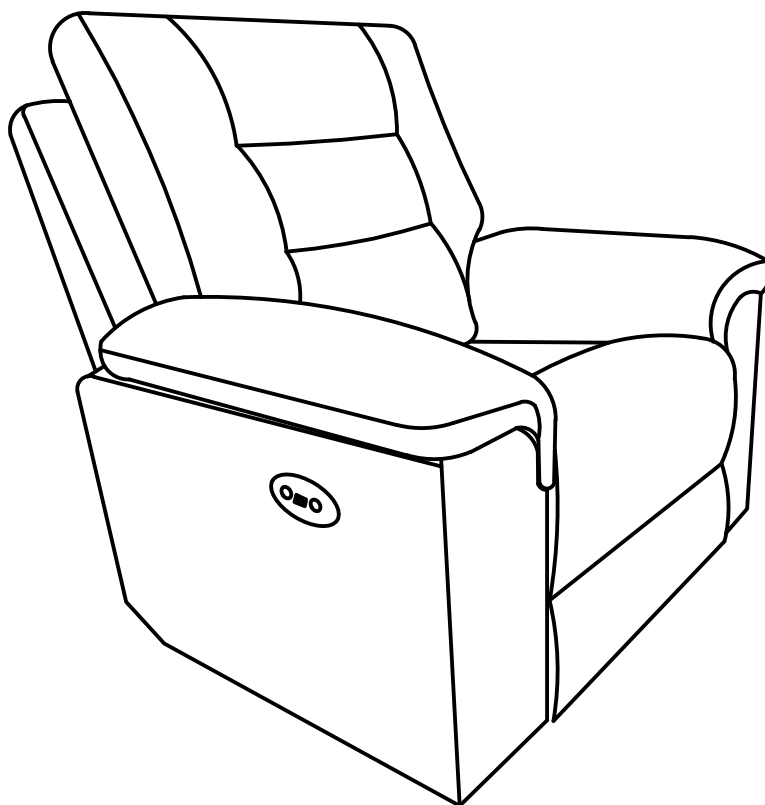

BEL IMPORTS INC

LV23034/LV23134-PRAC

**POWER RECLINER ARM
CHAIR**

ASSEMBLY INSTRUCTIONS

ASSEMBLY TIPS:

1. Remove hardware from box and sort by size.
2. Please check to see that all hardware and parts are present prior to start of assembly.
3. Please follow attached instructions in the same sequence as numbered to assure fast & easy assembly.

A	SEAT BASE		1PC	B	BACKREST		1PC
C	TRANSFORMER		1PC	D	PLUG		1PC

STEP 1:

STEP 2:

**STEP 3:
COMPLETE**

BEL IMPORTS INC

LV23034/LV23134-STLS/CO

**LOVE SEAT STATIONARY
W/CONSOLE**

ASSEMBLY INSTRUCTIONS