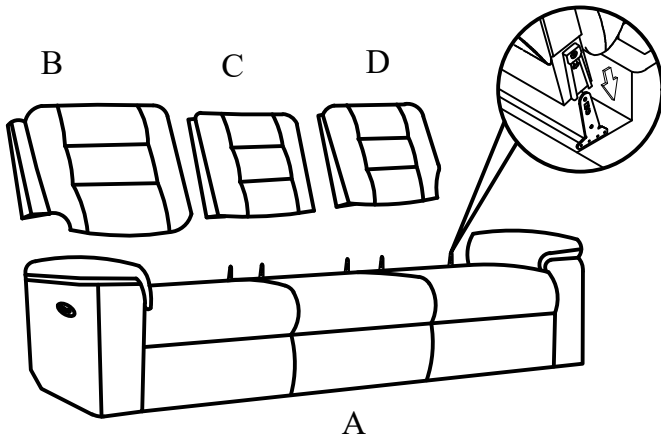

ASSEMBLY TIPS:

1. Remove hardware from box and sort by size.
2. Please check to see that all hardware and parts are present prior to start of assembly.
3. Please follow attached instructions in the same sequence as numbered to assure fast & easy assembly.

WARNING!

1. Don't attempt to repair or modify parts that are broken or defective. Please contact the store immediately.
2. This product is for home use only and not intended for commercial establishments.

A	SEAT BASE		1PC	B	LEFT BACKREST		1PC
C	MID BACKREST		1PC	D	RIGHT BACKREST		1PC
E	TRANSFORMER		1PC	F	PLUG		2PC

STEP 1:

STEP 2: