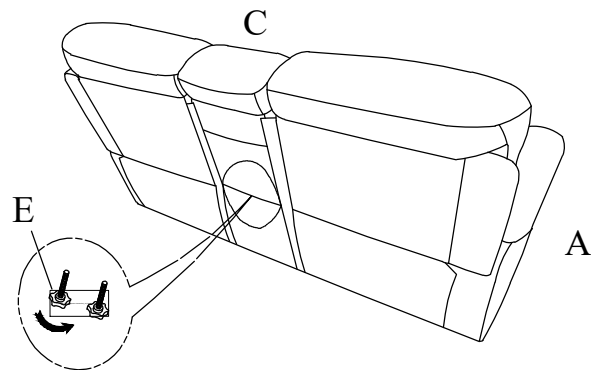

A	SEAT BASE		1PC	B	LEFT BACKREST		1PC
C	CONSOLE BACKREST		1PC	D	RIGHT BACKREST		1PC
E	Knob Screws		2PCS				

STEP 1:

STEP 2:

**STEP 3:
COMPLETE**

BEL IMPORTS INC

**LV23034/LV23134-PRSF/DDT
SOFA POWER RECLING WITH
DROP DOWN TABLE**