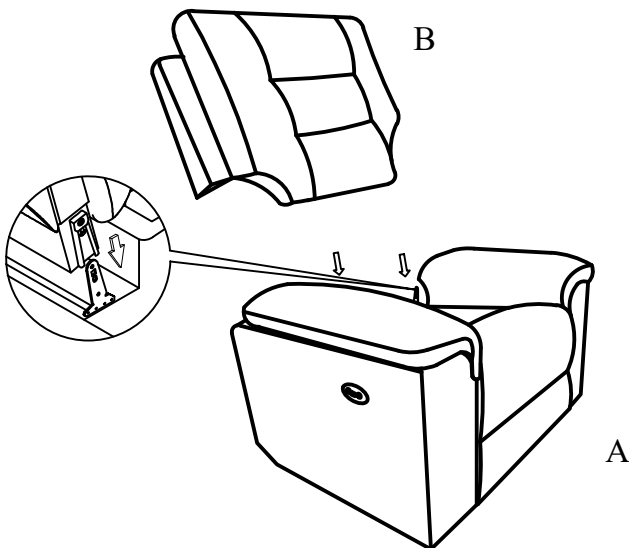

BEL IMPORTS INC

LV23034/LV23134-PRAC

**POWER RECLINER ARM
CHAIR**

ASSEMBLY INSTRUCTIONS

ASSEMBLY TIPS:

1. Remove hardware from box and sort by size.
2. Please check to see that all hardware and parts are present prior to start of assembly.
3. Please follow attached instructions in the same sequence as numbered to assure fast & easy assembly.

A	SEAT BASE		1PC	B	BACKREST		1PC
C	TRANSFORMER		1PC	D	PLUG		1PC

STEP 1:

STEP 2:

**STEP 3:
COMPLETE**

BEL IMPORTS INC

LV23034/LV23134-STLS/CO

**LOVE SEAT STATIONARY
W/CONSOLE**

ASSEMBLY INSTRUCTIONS