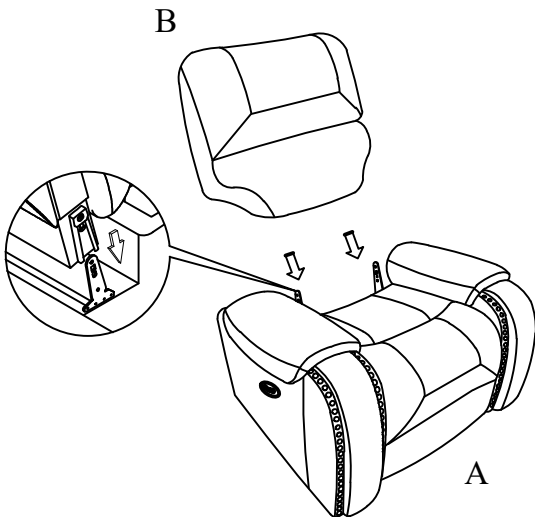

BEL IMPORTS INC

LV23035/LV23135-PRAC
POWER RECLINER ARM CHAIR

ASSEMBLY INSTRUCTIONS

ASSEMBLY TIPS:

1. Remove hardware from box and sort by size.
2. Please check to see that all hardware and parts are present prior to start of assembly.
3. Please follow attached instructions in the same sequence as numbered to assure fast & easy assembly.

A	SEAT BASE		1PC	B	BACKREST		1PC
C	LEFT WING		1PC	D	RIGHT WING		1PC
E	TRANSFORMER		1PC	F	PLUG		1PC

STEP 1:

STEP 2:

**STEP 3:
COMPLETE**

BEL IMPORTS INC

LV23035/LV23135-STLS/CO

**LOVE SEAT STATIONARY
W/CONSOLE**