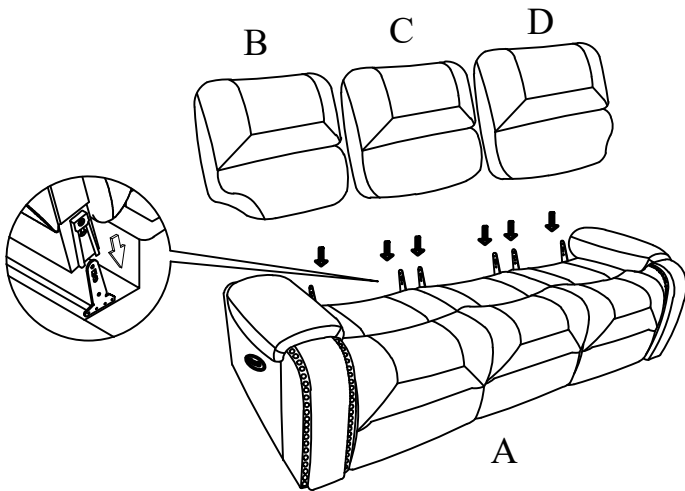

ASSEMBLY TIPS:

1. Remove hardware from box and sort by size.
2. Please check to see that all hardware and parts are present prior to start of assembly.
3. Please follow attached instructions in the same sequence as numbered to assure fast & easy assembly.

WARNING!

1. Don't attempt to repair or modify parts that are broken or defective. Please contact the store immediately.
2. This product is for home use only and not intended for commercial establishments.

A	SEAT BASE		1PC	B	LEFT BACKREST		1PC
C	MID BACKREST		1PC	D	RIGHT BACKREST		1PC
E	LEFT WING		1PC	F	RIGHT WING		1PC
G	TRANSFORMER		1PC	H	PLUG		1PC

STEP 1: