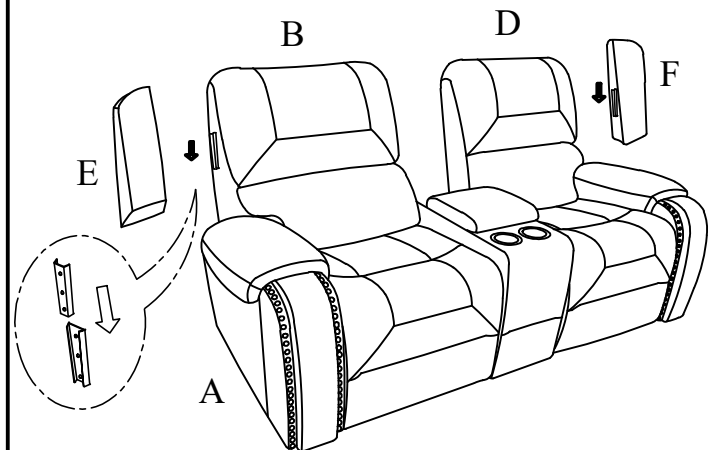

A	SEAT BASE		1PC	B	LEFT BACKREST		1PC
C	CONSOLE BACKREST		1PC	D	RIGHT BACKREST		1PC
E	LEFT WING		1PC	F	RIGHT WING		1PC
G	KNOB SCREWS		2PC				

STEP 1:

STEP 2:

STEP 3:

**STEP 4:
COMPLETE**

BEL IMPORTS INC

LV23035/LV23135-PRSF/DDT
SOFA POWER RECLINING WITH
DROP DOWN TABLE