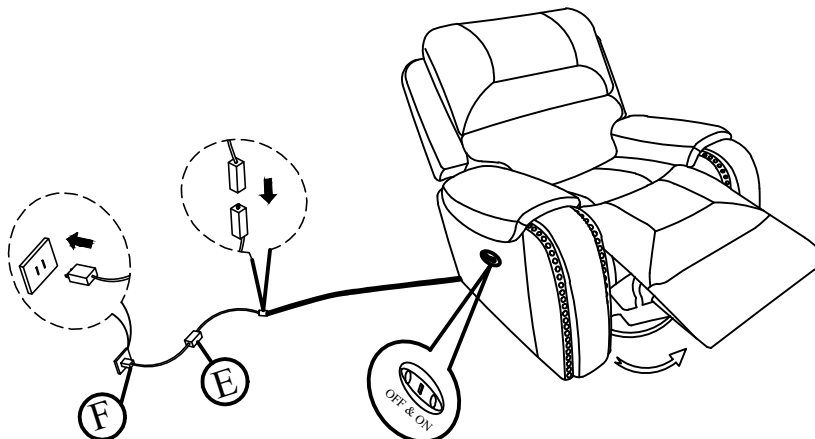

A	SEAT BASE		1PC	B	BACKREST		1PC
C	LEFT WING		1PC	D	RIGHT WING		1PC
E	TRANSFORMER		1PC	F	PLUG		1PC

STEP 1:

STEP 2:

**STEP 3:
COMPLETE**

BEL IMPORTS INC

LV23035/LV23135-STLS/CO

**LOVE SEAT STATIONARY
W/CONSOLE**

ASSEMBLY INSTRUCTIONS

ASSEMBLY TIPS:

1. Remove hardware from box and sort by size.
2. Please check to see that all hardware and parts are present prior to start of assembly.
3. Please follow attached instructions in the same sequence as numbered to assure fast & easy assembly.