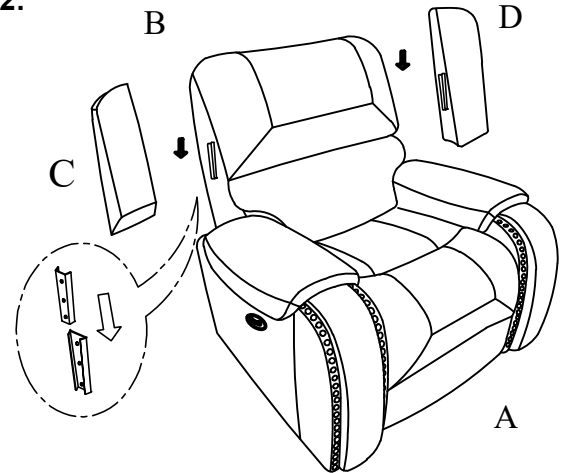

BEL IMPORTS INC

LV23035/LV23135-PRAC
POWER RECLINER ARM CHAIR

ASSEMBLY INSTRUCTIONS

ASSEMBLY TIPS:

1. Remove hardware from box and sort by size.
2. Please check to see that all hardware and parts are present prior to start of assembly.
3. Please follow attached instructions in the same sequence as numbered to assure fast & easy assembly.

A	SEAT BASE		1PC	B	BACKREST		1PC
C	LEFT WING		1PC	D	RIGHT WING		1PC
E	TRANSFORMER		1PC	F	PLUG		1PC

STEP 1:

STEP 2:

**STEP 3:
COMPLETE**

BEL IMPORTS INC

LV23035/LV23135-STLS/CO

**LOVE SEAT STATIONARY
W/CONSOLE**