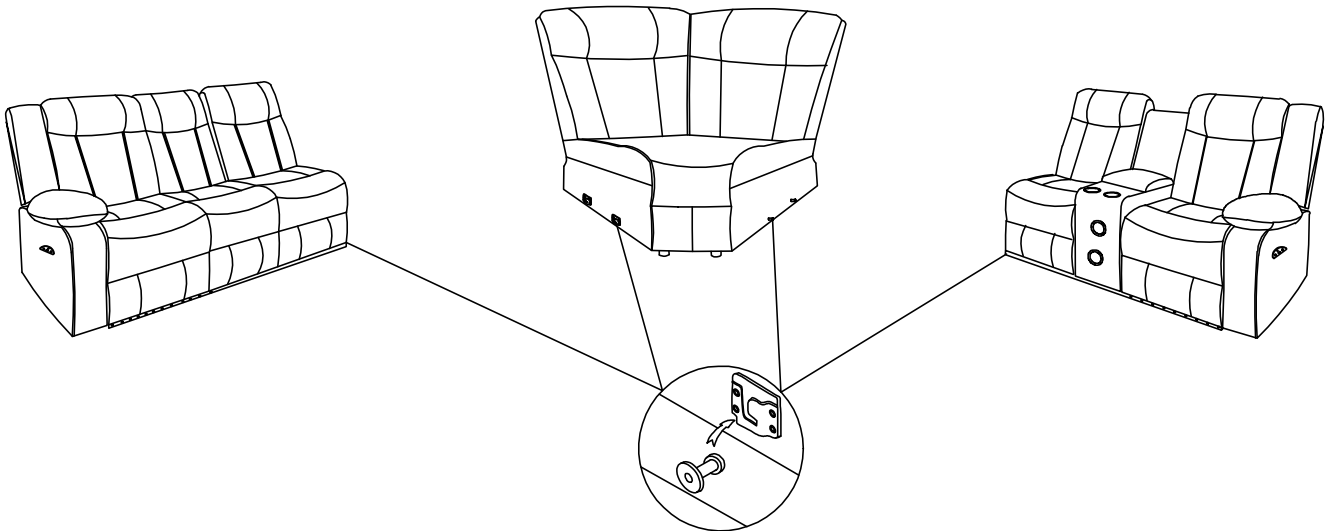

ASSEMBLY COMPLETED

Right loveseat power 1 reclining with
led light, console & Speaker

STEP 1:

ASSEMBLY INSTRUCTIONS

STEP 2:

ASSEMBLY TIPS:

1. Remove hardware from box and sort by size.
2. Please check to see that all hardware and parts are present prior to start of assembly.
3. Please follow attached instructions in the same sequence as numbered to assure fast & easy assembly.

A	SEAT BASE		1PC	B	LEFT BACKREST		1PC
C	CONSOLE BACKREST		1PC	D	RIGHT BACKREST		1PC
E	RIGHT WING		1PC	F	ADAPTOR PLUG		1PC
G	Knob Screws		2PCS				

STEP 1:

STEP 2:

STEP 3:

**STEP 4:
COMPLETE**

STEP 1:

Left Sofa
power 1 reclining

Corner

Right loveseat,
power 1 reclining, console

STEP 1:

ASSEMBLY COMPLETED