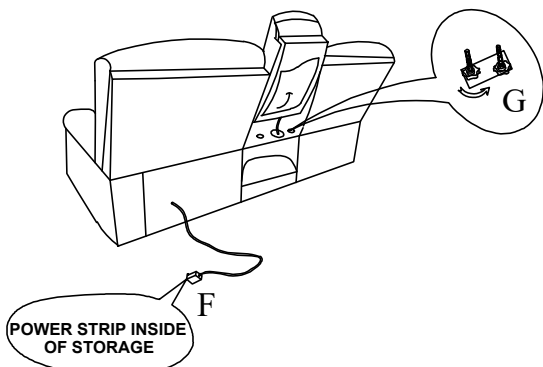

ASSEMBLY COMPLETED

Right loveseat power 1 reclining with
led light, console & Speaker

STEP 1:

ASSEMBLY INSTRUCTIONS

STEP 2:

ASSEMBLY TIPS:

1. Remove hardware from box and sort by size.
2. Please check to see that all hardware and parts are present prior to start of assembly.
3. Please follow attached instructions in the same sequence as numbered to assure fast & easy assembly.

A	SEAT BASE		1PC	B	LEFT BACKREST		1PC
C	CONSOLE BACKREST		1PC	D	RIGHT BACKREST		1PC
E	RIGHT WING		1PC	F	ADAPTOR PLUG		1PC
G	Knob Screws		2PCS				

STEP 1:

STEP 2:

STEP 3:

**STEP 4:
COMPLETE**

STEP 1:

Left Sofa
power 1 reclining

Corner

Right loveseat,
power 1 reclining, console

STEP 1:

ASSEMBLY COMPLETED