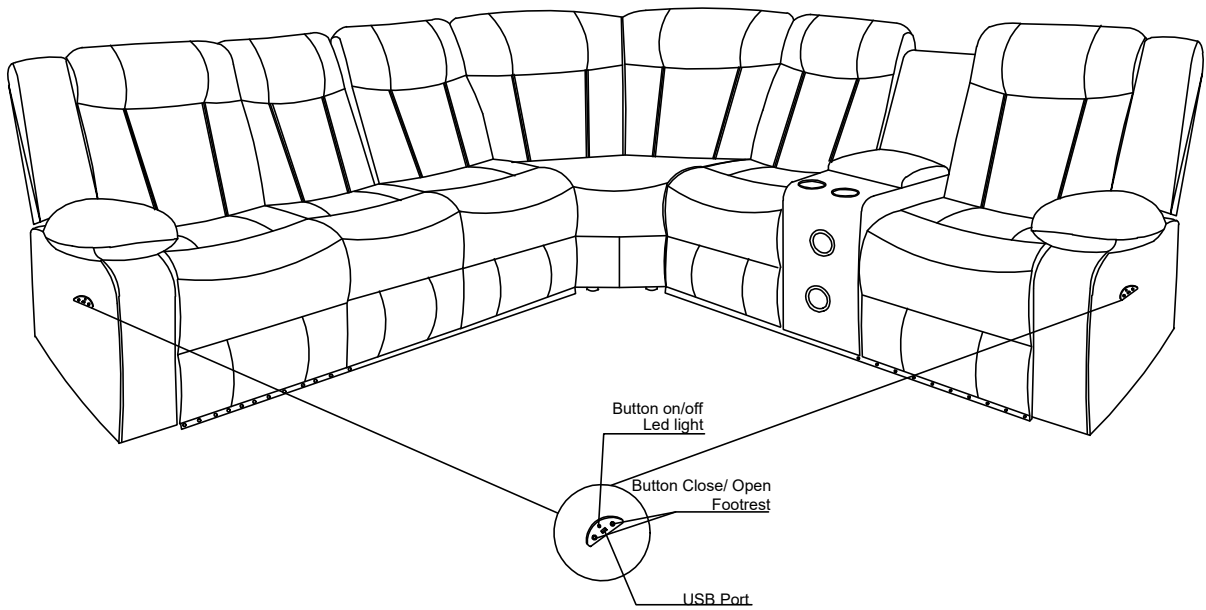

A	SEAT BASE		1PC	B	LEFT BACKREST		1PC
C	MID BACKREST		1PC	D	RIGHT BACKREST		1PC
E	LEFT WING		1PC	F	ADAPTOR PLUG		1PC

STEP 1:

STEP 2:

**STEP 3:
COMPLETE**

STEP 1:

Left Sofa
power 1 reclining

Corner

Right loveseat,
power 1 reclining, console

A	SEAT BASE		1PC	B	LEFT BACKREST		1PC
C	RIGH BACKREST		1PC				

STEP 1:

**STEP 2:
COMPLETE**

STEP 1:

Left Sofa
power 1 reclining

Corner

Right loveseat,
power 1 reclining, console

STEP 1:

ASSEMBLY COMPLETED

Right loveseat power 1 reclining with
led light, console & Speaker

STEP 1:

ASSEMBLY INSTRUCTIONS

STEP 2:

ASSEMBLY TIPS:

1. Remove hardware from box and sort by size.
2. Please check to see that all hardware and parts are present prior to start of assembly.
3. Please follow attached instructions in the same sequence as numbered to assure fast & easy assembly.