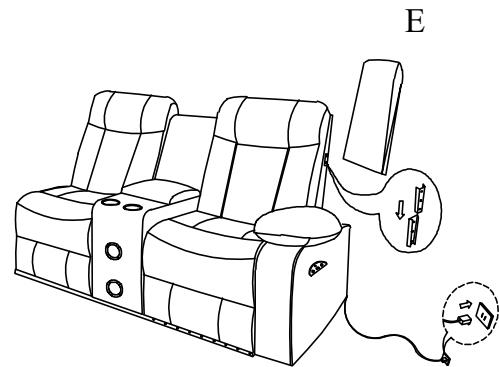

A	SEAT BASE		1PC	B	LEFT BACKREST		1PC
C	RIGH BACKREST		1PC				

STEP 1:

**STEP 2:
COMPLETE**

STEP 1:

Left Sofa
power 1 reclining

Corner

Right loveseat,
power 1 reclining, console

STEP 1:

ASSEMBLY COMPLETED

Right loveseat power 1 reclining with
led light, console & Speaker

STEP 1:

ASSEMBLY INSTRUCTIONS

STEP 2:

ASSEMBLY TIPS:

1. Remove hardware from box and sort by size.
2. Please check to see that all hardware and parts are present prior to start of assembly.
3. Please follow attached instructions in the same sequence as numbered to assure fast & easy assembly.

A	SEAT BASE		1PC	B	LEFT BACKREST		1PC
C	CONSOLE BACKREST		1PC	D	RIGHT BACKREST		1PC
E	RIGHT WING		1PC	F	ADAPTOR PLUG		1PC
G	Knob Screws		2PCS				

STEP 1:

STEP 2:

STEP 3:

**STEP 4:
COMPLETE**

STEP 1:

Left Sofa
power 1 reclining

Corner

Right loveseat,
power 1 reclining, console

STEP 1:

ASSEMBLY COMPLETED