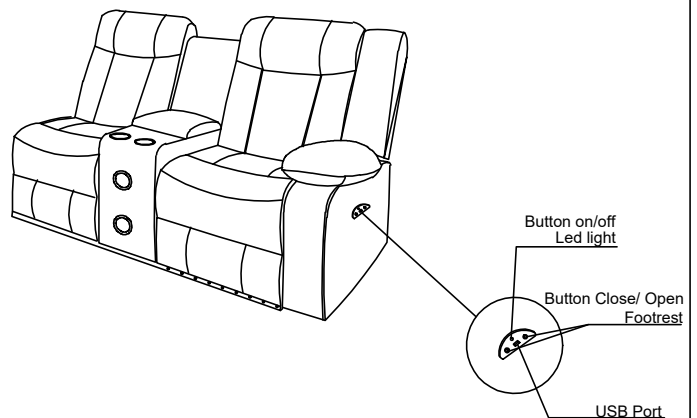

ASSEMBLY COMPLETED

Right loveseat power 1 reclining with
led light, console & Speaker

STEP 1:

ASSEMBLY INSTRUCTIONS

STEP 2:

ASSEMBLY TIPS:

1. Remove hardware from box and sort by size.
2. Please check to see that all hardware and parts are present prior to start of assembly.
3. Please follow attached instructions in the same sequence as numbered to assure fast & easy assembly.

A	SEAT BASE		1PC	B	LEFT BACKREST		1PC
C	CONSOLE BACKREST		1PC	D	RIGHT BACKREST		1PC
E	RIGHT WING		1PC	F	ADAPTOR PLUG		1PC
G	Knob Screws		2PCS				

STEP 1:

STEP 2:

STEP 3:

**STEP 4:
COMPLETE**

STEP 1:

Left Sofa
power 1 reclining

Corner

Right loveseat,
power 1 reclining, console

STEP 1:

ASSEMBLY COMPLETED