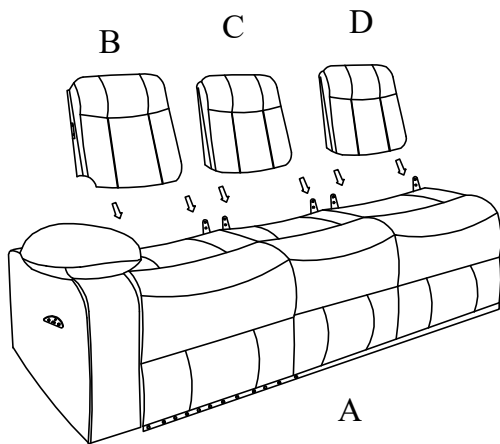

BEL IMPORTS INC

LV24015/LV24115-LSFP/DDT/LED/CH

Left Sofa Power 1 reclining w/ Drop down table,
LED light & 2 cup holder

STEP 1:

ASSEMBLY INSTRUCTIONS

STEP 2:

ASSEMBLY TIPS:

1. Remove hardware from box and sort by size.
2. Please check to see that all hardware and parts are present prior to start of assembly.
3. Please follow attached instructions in the same sequence as numbered to assure fast & easy assembly.

A	SEAT BASE		1PC	B	LEFT BACKREST		1PC
C	MID BACKREST		1PC	D	RIGHT BACKREST		1PC
E	LEFT WING		1PC	F	ADAPTOR PLUG		1PC

STEP 1:

STEP 2:

**STEP 3:
COMPLETE**

STEP 1:

Left Sofa
power 1 reclining

Corner

Right loveseat,
power 1 reclining, console

ASSEMBLY COMPLETED

Right loveseat power 1 reclining with
led light, console & Speaker

STEP 1:

ASSEMBLY INSTRUCTIONS

STEP 2:

ASSEMBLY TIPS:

1. Remove hardware from box and sort by size.
2. Please check to see that all hardware and parts are present prior to start of assembly.
3. Please follow attached instructions in the same sequence as numbered to assure fast & easy assembly.

A	SEAT BASE		1PC	B	LEFT BACKREST		1PC
C	CONSOLE BACKREST		1PC	D	RIGHT BACKREST		1PC
E	RIGHT WING		1PC	F	ADAPTOR PLUG		1PC
G	Knob Screws		2PCS				

STEP 1:

STEP 2:

STEP 3:

**STEP 4:
COMPLETE**

STEP 1:

Left Sofa
power 1 reclining