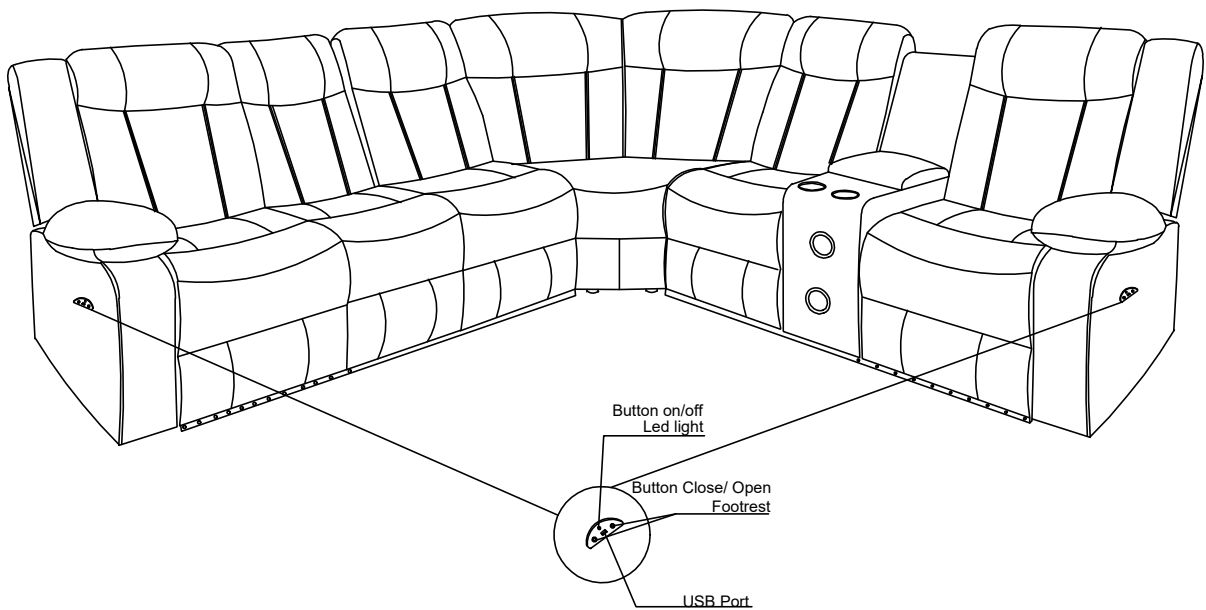

ASSEMBLY COMPLETED

Right loveseat power 1 reclining with
led light, console & Speaker

STEP 1:

ASSEMBLY INSTRUCTIONS

STEP 2:

ASSEMBLY TIPS:

1. Remove hardware from box and sort by size.
2. Please check to see that all hardware and parts are present prior to start of assembly.
3. Please follow attached instructions in the same sequence as numbered to assure fast & easy assembly.

A	SEAT BASE		1PC	B	LEFT BACKREST		1PC
C	CONSOLE BACKREST		1PC	D	RIGHT BACKREST		1PC
E	RIGHT WING		1PC	F	ADAPTOR PLUG		1PC
G	Knob Screws		2PCS				

STEP 1:

STEP 2:

STEP 3:

**STEP 4:
COMPLETE**

STEP 1:

Left Sofa
power 1 reclining

Corner

Right loveseat,
power 1 reclining, console

STEP 1:

ASSEMBLY COMPLETED