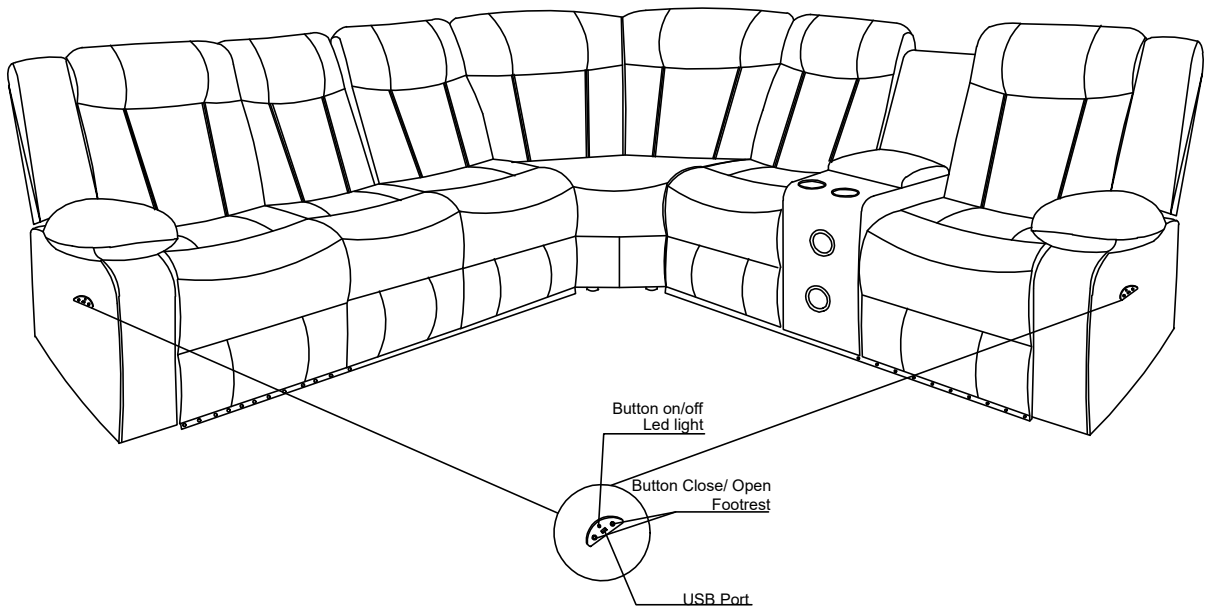

STEP 1:

Left Sofa
power 1 reclining

Corner

Right loveseat,
power 1 reclining, console

STEP 1:

ASSEMBLY COMPLETED