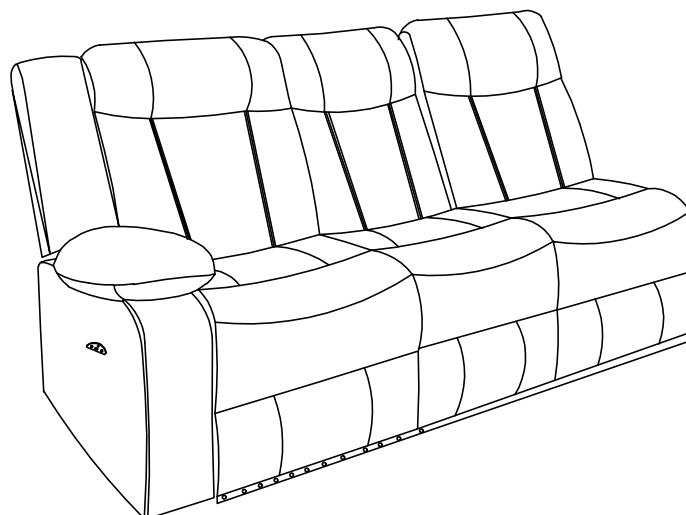

BEL IMPORTS INC

LV24015/LV24115-LSFP/DDT/LED/CH

Left Sofa Power 1 reclining w/ Drop down table,
LED light & 2 cup holder

STEP 1:

ASSEMBLY INSTRUCTIONS

STEP 2:

ASSEMBLY TIPS:

1. Remove hardware from box and sort by size.
2. Please check to see that all hardware and parts are present prior to start of assembly.
3. Please follow attached instructions in the same sequence as numbered to assure fast & easy assembly.

A	SEAT BASE		1PC	B	LEFT BACKREST		1PC
C	MID BACKREST		1PC	D	RIGHT BACKREST		1PC
E	LEFT WING		1PC	F	ADAPTOR PLUG		1PC

STEP 1:

STEP 2:

**STEP 3:
COMPLETE**

STEP 1:

Left Sofa
power 1 reclining

Corner

Right loveseat,
power 1 reclining, console

A	SEAT BASE		1PC	B	LEFT BACKREST		1PC
C	RIGH BACKREST		1PC				

STEP 1:

**STEP 2:
COMPLETE**

STEP 1:

Left Sofa
power 1 reclining

Corner

Right loveseat,
power 1 reclining, console

STEP 1:

ASSEMBLY COMPLETED

Right loveseat power 1 reclining with
led light, console & Speaker

STEP 1:

ASSEMBLY INSTRUCTIONS

STEP 2:

ASSEMBLY TIPS:

1. Remove hardware from box and sort by size.
2. Please check to see that all hardware and parts are present prior to start of assembly.
3. Please follow attached instructions in the same sequence as numbered to assure fast & easy assembly.