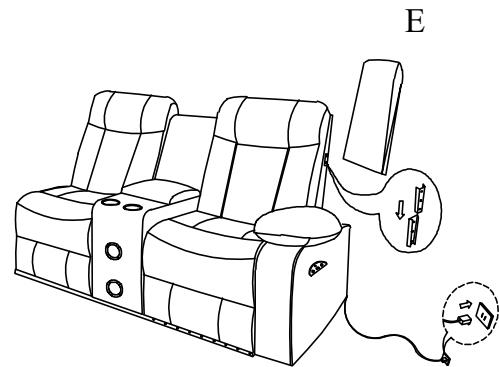

A	SEAT BASE		1PC	B	LEFT BACKREST		1PC
C	RIGH BACKREST		1PC				

STEP 1:

**STEP 2:
COMPLETE**

STEP 1:

Left Sofa
power 1 reclining

Corner

Right loveseat,
power 1 reclining, console

STEP 1:

ASSEMBLY COMPLETED

Right loveseat power 1 reclining with
led light, console & Speaker

STEP 1:

ASSEMBLY INSTRUCTIONS

STEP 2:

ASSEMBLY TIPS:

1. Remove hardware from box and sort by size.
2. Please check to see that all hardware and parts are present prior to start of assembly.
3. Please follow attached instructions in the same sequence as numbered to assure fast & easy assembly.

A	SEAT BASE		1PC	B	LEFT BACKREST		1PC
C	CONSOLE BACKREST		1PC	D	RIGHT BACKREST		1PC
E	LEFT WING		1PC	F	ADAPTOR PLUG		1PC
G	Knob Screws		2PCS				

STEP 1:

STEP 2:

STEP 3:

**STEP 4:
COMPLETE**

STEP 1:

Left Sofa
power 1 reclining

Corner

Right loveseat,
power 1 reclining, console

STEP 1:

ASSEMBLY COMPLETED