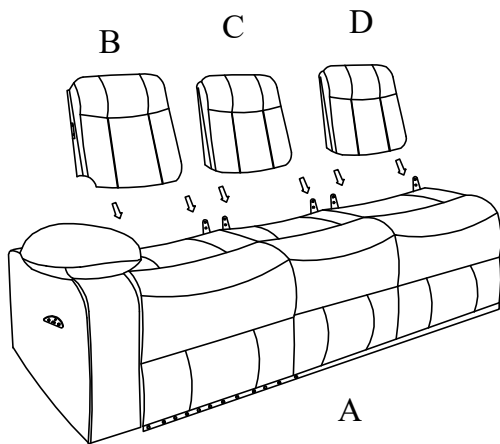

BEL IMPORTS INC

LV24015/LV24115-LSFP/DDT/LED/CH

Left Sofa Power 1 reclining w/ Drop down table,
LED light & 2 cup holder

STEP 1:

ASSEMBLY INSTRUCTIONS

STEP 2:

ASSEMBLY TIPS:

1. Remove hardware from box and sort by size.
2. Please check to see that all hardware and parts are present prior to start of assembly.
3. Please follow attached instructions in the same sequence as numbered to assure fast & easy assembly.

A	SEAT BASE		1PC	B	LEFT BACKREST		1PC
C	MID BACKREST		1PC	D	RIGHT BACKREST		1PC
E	LEFT WING		1PC	F	ADAPTOR PLUG		1PC

STEP 1:

STEP 2:

**STEP 3:
COMPLETE**

STEP 1:

Left Sofa
power 1 reclining

Corner

Right loveseat,
power 1 reclining, console

ASSEMBLY COMPLETED

Right loveseat power 1 reclining with
led light, console & Speaker

STEP 1:

ASSEMBLY INSTRUCTIONS

STEP 2:

ASSEMBLY TIPS:

1. Remove hardware from box and sort by size.
2. Please check to see that all hardware and parts are present prior to start of assembly.
3. Please follow attached instructions in the same sequence as numbered to assure fast & easy assembly.

A	SEAT BASE		1PC	B	LEFT BACKREST		1PC
C	CONSOLE BACKREST		1PC	D	RIGHT BACKREST		1PC
E	LEFT WING		1PC	F	ADAPTOR PLUG		1PC
G	Knob Screws		2PCS				

STEP 1:

STEP 2:

STEP 3:

**STEP 4:
COMPLETE**

STEP 1:

Left Sofa
power 1 reclining