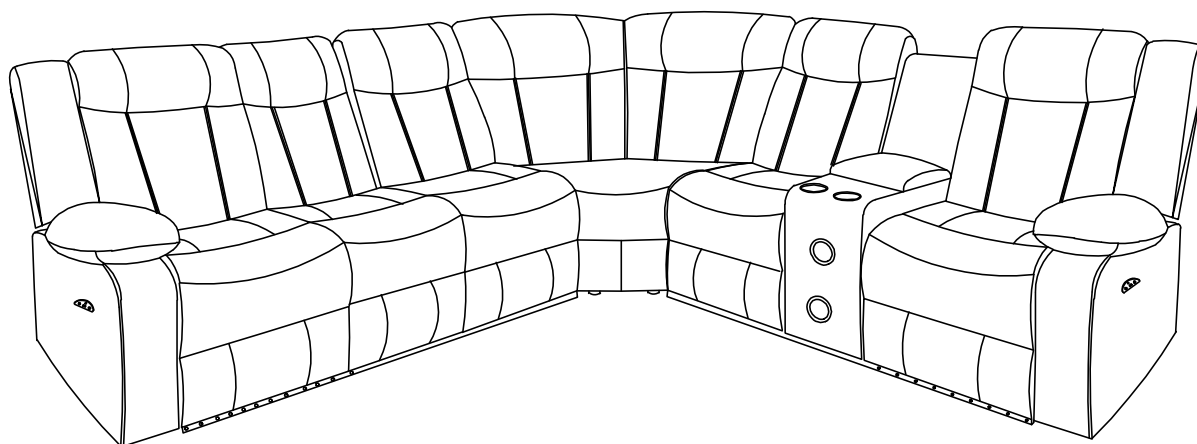

BEL IMPORTS INC

LV24015/LV24115-LSFP/DDT/LED/CH

Left Sofa Power 1 reclining w/ Drop down table,
LED light & 2 cup holder

STEP 1:

ASSEMBLY INSTRUCTIONS

STEP 2:

ASSEMBLY TIPS:

1. Remove hardware from box and sort by size.
2. Please check to see that all hardware and parts are present prior to start of assembly.
3. Please follow attached instructions in the same sequence as numbered to assure fast & easy assembly.

A	SEAT BASE		1PC	B	LEFT BACKREST		1PC
C	MID BACKREST		1PC	D	RIGHT BACKREST		1PC
E	LEFT WING		1PC	F	ADAPTOR PLUG		1PC

STEP 1:

STEP 2:

**STEP 3:
COMPLETE**

STEP 1:

Left Sofa
power 1 reclining

Corner

Right loveseat,
power 1 reclining, console

ASSEMBLY COMPLETED

Right loveseat power 1 reclining with
led light, console & Speaker

STEP 1:

ASSEMBLY INSTRUCTIONS

STEP 2:

ASSEMBLY TIPS:

1. Remove hardware from box and sort by size.
2. Please check to see that all hardware and parts are present prior to start of assembly.
3. Please follow attached instructions in the same sequence as numbered to assure fast & easy assembly.

Corner

Right loveseat,
power 1 reclining, console

STEP 1:

ASSEMBLY COMPLETED