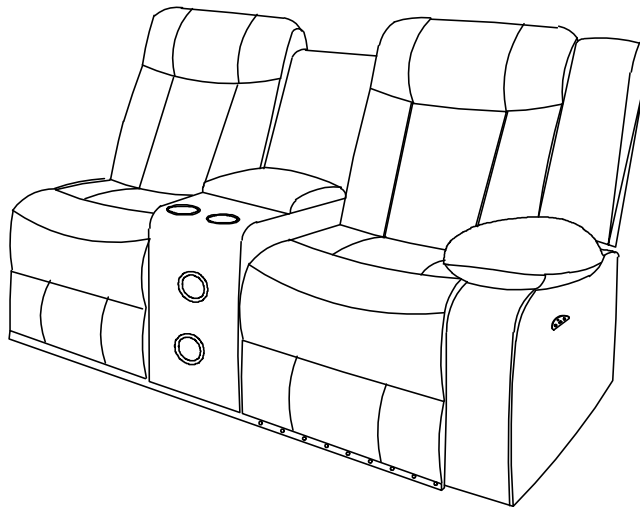

A	SEAT BASE		1PC	B	LEFT BACKREST		1PC
C	MID BACKREST		1PC	D	RIGHT BACKREST		1PC
E	LEFT WING		1PC	F	ADAPTOR PLUG		1PC

STEP 1:

STEP 2:

**STEP 3:
COMPLETE**

STEP 1:

Left Sofa
power 1 reclining

Corner

Right loveseat,
power 1 reclining, console

A	SEAT BASE		1PC	B	LEFT BACKREST		1PC
C	RIGH BACKREST		1PC				

STEP 1:

**STEP 2:
COMPLETE**

STEP 1:

Left Sofa
power 1 reclining

Corner

Right loveseat,
power 1 reclining, console

STEP 1:

ASSEMBLY COMPLETED

Right loveseat power 1 reclining with
led light, console & Speaker

STEP 1:

ASSEMBLY INSTRUCTIONS

STEP 2:

ASSEMBLY TIPS:

1. Remove hardware from box and sort by size.
2. Please check to see that all hardware and parts are present prior to start of assembly.
3. Please follow attached instructions in the same sequence as numbered to assure fast & easy assembly.