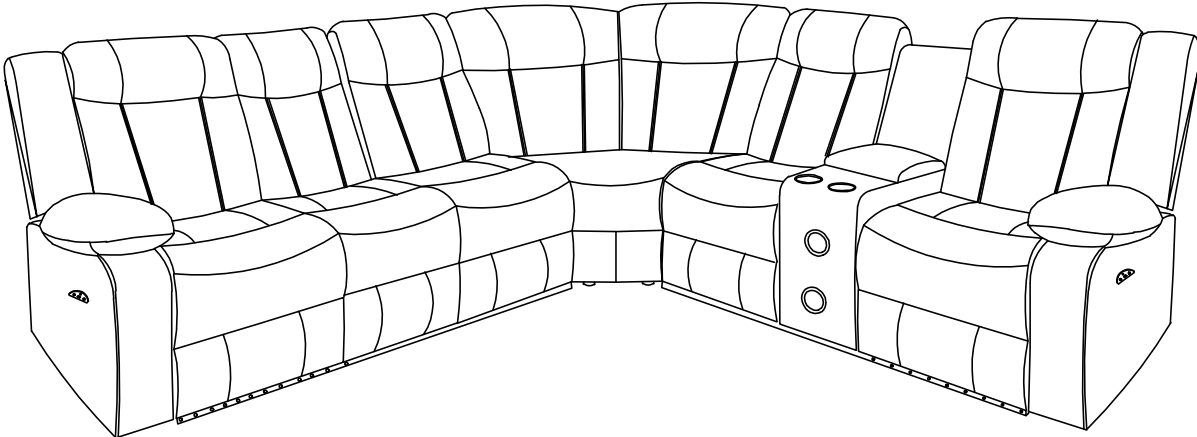

ASSEMBLY INSTRUCTIONS

STEP 1: