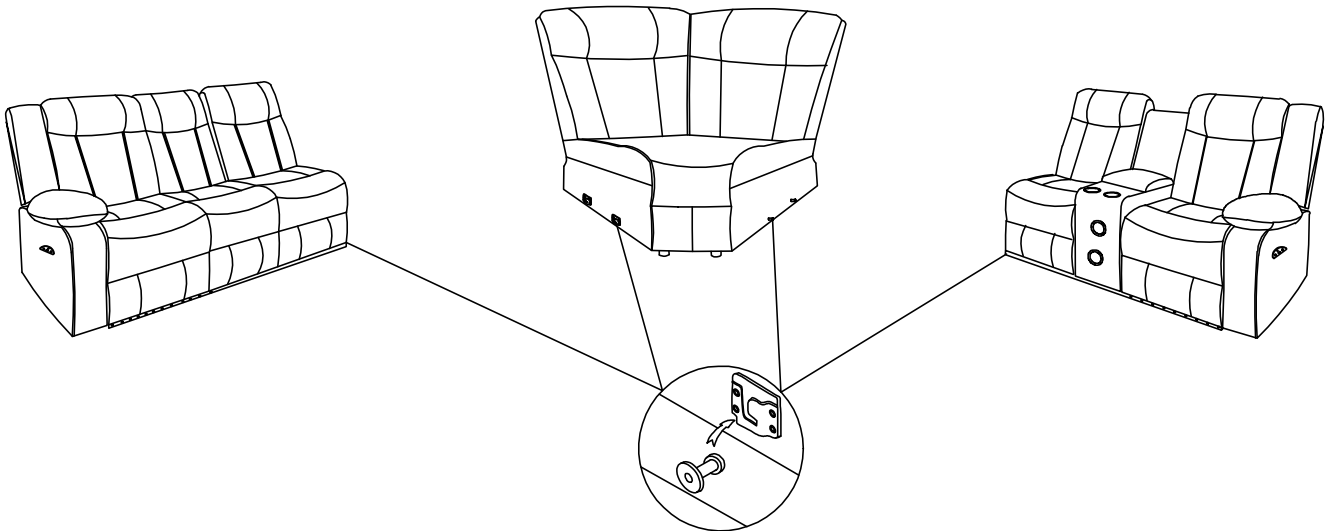

ASSEMBLY COMPLETED

Right loveseat power 1 reclining with
led light, console & Speaker

STEP 1:

ASSEMBLY INSTRUCTIONS

STEP 2:

ASSEMBLY TIPS:

1. Remove hardware from box and sort by size.
2. Please check to see that all hardware and parts are present prior to start of assembly.
3. Please follow attached instructions in the same sequence as numbered to assure fast & easy assembly.

A	SEAT BASE		1PC	B	LEFT BACKREST		1PC
C	CONSOLE BACKREST		1PC	D	RIGHT BACKREST		1PC
E	LEFT WING		1PC	F	ADAPTOR PLUG		1PC
G	Knob Screws		2PCS				

STEP 1:

STEP 2:

STEP 3:

**STEP 4:
COMPLETE**

STEP 1:

Left Sofa
power 1 reclining

Corner

Right loveseat,
power 1 reclining, console

STEP 1:

ASSEMBLY COMPLETED