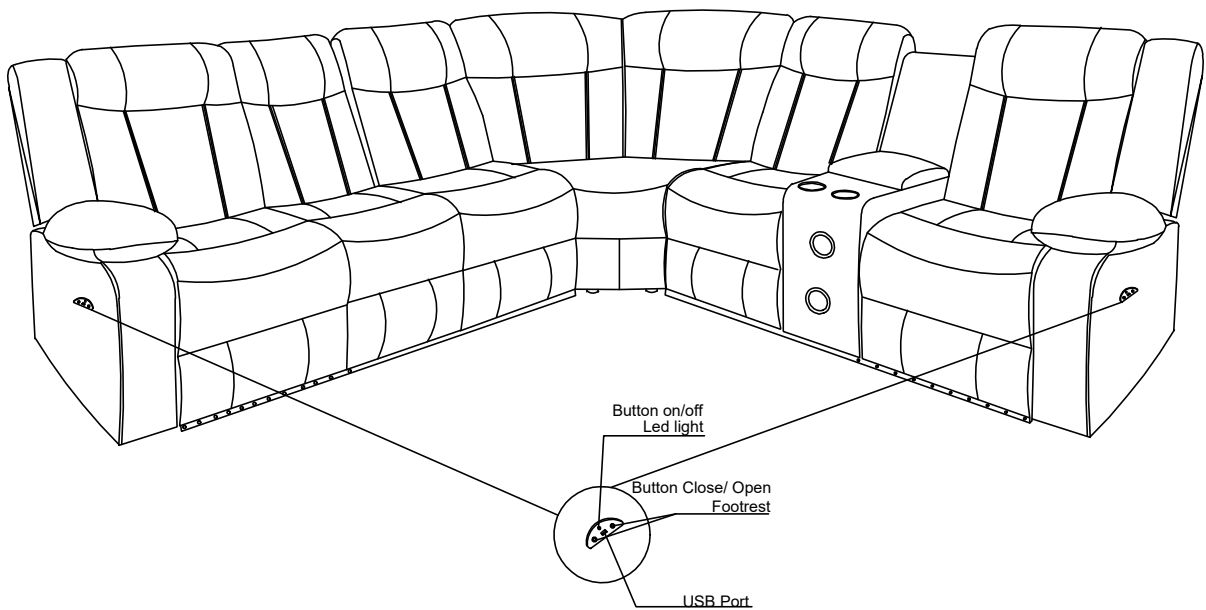

ASSEMBLY COMPLETED

Right loveseat power 1 reclining with
led light, console & Speaker

STEP 1:

ASSEMBLY INSTRUCTIONS

STEP 2:

ASSEMBLY TIPS:

1. Remove hardware from box and sort by size.
2. Please check to see that all hardware and parts are present prior to start of assembly.
3. Please follow attached instructions in the same sequence as numbered to assure fast & easy assembly.

A	SEAT BASE		1PC	B	LEFT BACKREST		1PC
C	CONSOLE BACKREST		1PC	D	RIGHT BACKREST		1PC
E	LEFT WING		1PC	F	ADAPTOR PLUG		1PC
G	Knob Screws		2PCS				

STEP 1:

STEP 2:

STEP 3:

**STEP 4:
COMPLETE**

STEP 1:

Left Sofa
power 1 reclining

Corner

Right loveseat,
power 1 reclining, console

STEP 1:

ASSEMBLY COMPLETED