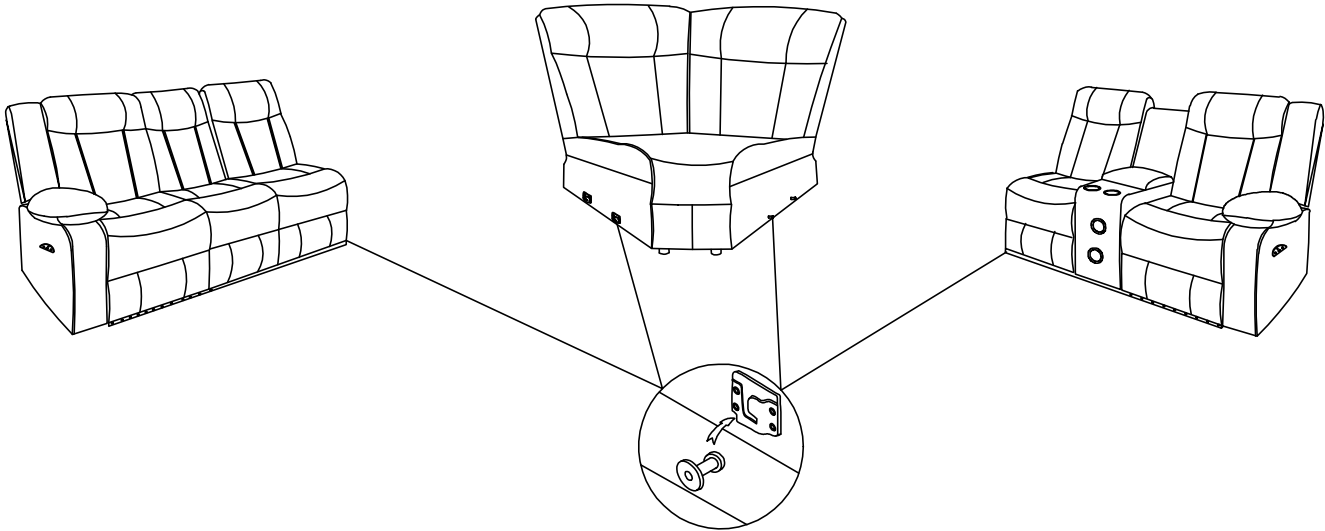

BEL IMPORTS INC

LV24015/LV24115-LSFP/DDT/LED/CH

Left Sofa Power 1 reclining w/ Drop down table,
LED light & 2 cup holder

STEP 1:

ASSEMBLY INSTRUCTIONS

STEP 2:

ASSEMBLY TIPS:

1. Remove hardware from box and sort by size.
2. Please check to see that all hardware and parts are present prior to start of assembly.
3. Please follow attached instructions in the same sequence as numbered to assure fast & easy assembly.

A	SEAT BASE		1PC	B	LEFT BACKREST		1PC
C	MID BACKREST		1PC	D	RIGHT BACKREST		1PC
E	LEFT WING		1PC	F	ADAPTOR PLUG		1PC

STEP 1:

STEP 2:

**STEP 3:
COMPLETE**

STEP 1:

Left Sofa
power 1 reclining

Corner

Right loveseat,
power 1 reclining, console

A	SEAT BASE		1PC	B	LEFT BACKREST		1PC
C	RIGH BACKREST		1PC				

STEP 1:

**STEP 2:
COMPLETE**

STEP 1:

Left Sofa
power 1 reclining

Corner

Right loveseat,
power 1 reclining, console

STEP 1:

ASSEMBLY COMPLETED

Right loveseat power 1 reclining with
led light, console & Speaker

STEP 1:

ASSEMBLY INSTRUCTIONS

STEP 2:

ASSEMBLY TIPS:

1. Remove hardware from box and sort by size.
2. Please check to see that all hardware and parts are present prior to start of assembly.
3. Please follow attached instructions in the same sequence as numbered to assure fast & easy assembly.