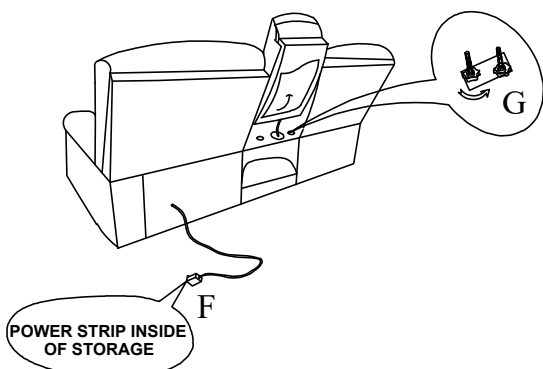

ASSEMBLY COMPLETED

Right loveseat power 1 reclining with
led light, console & Speaker

STEP 1:

ASSEMBLY INSTRUCTIONS

STEP 2:

ASSEMBLY TIPS:

1. Remove hardware from box and sort by size.
2. Please check to see that all hardware and parts are present prior to start of assembly.
3. Please follow attached instructions in the same sequence as numbered to assure fast & easy assembly.

A	SEAT BASE		1PC	B	LEFT BACKREST		1PC
C	CONSOLE BACKREST		1PC	D	RIGHT BACKREST		1PC
E	LEFT WING		1PC	F	ADAPTOR PLUG		1PC
G	Knob Screws		2PCS				

STEP 1:

STEP 2:

STEP 3:

**STEP 4:
COMPLETE**

STEP 1:

Left Sofa
power 1 reclining

Corner

Right loveseat,
power 1 reclining, console

STEP 1:

ASSEMBLY COMPLETED