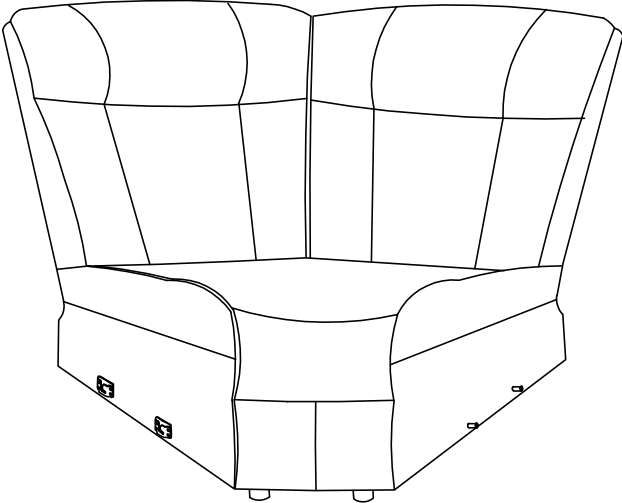

ASSEMBLY INSTRUCTIONS

STEP 1:

STEP 2: