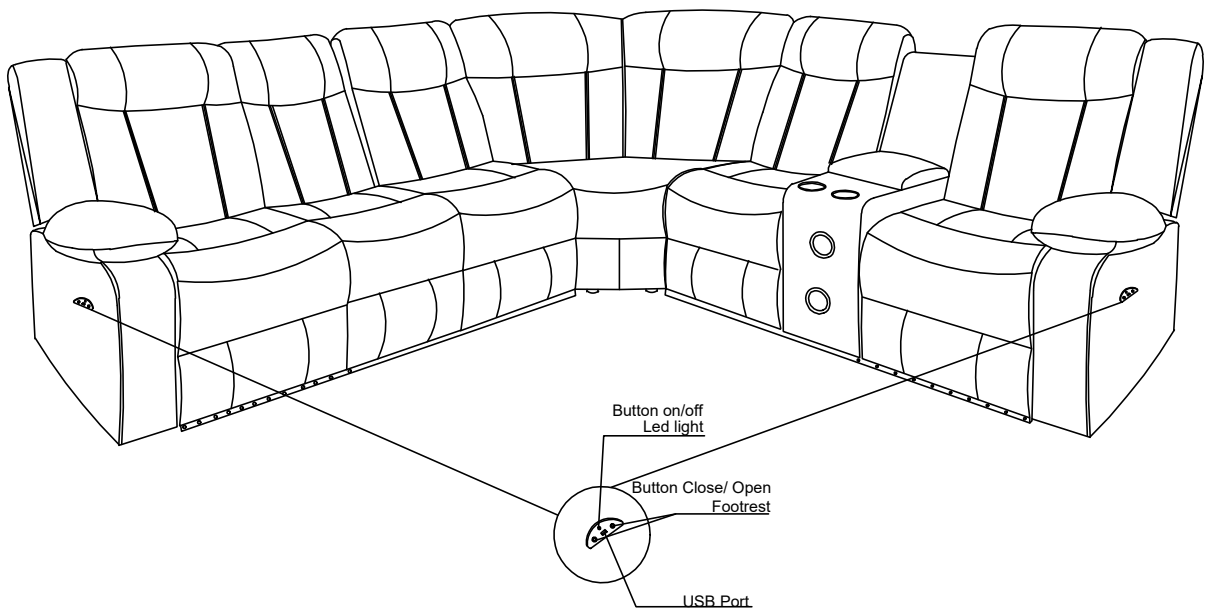

A	SEAT BASE		1PC	B	LEFT BACKREST		1PC
C	MID BACKREST		1PC	D	RIGHT BACKREST		1PC
E	LEFT WING		1PC	F	ADAPTOR PLUG		1PC

STEP 1:

STEP 2:

**STEP 3:
COMPLETE**

STEP 1:

Left Sofa
power 1 reclining

Corner

Right loveseat,
power 1 reclining, console

A	SEAT BASE		1PC	B	LEFT BACKREST		1PC
C	RIGH BACKREST		1PC				

STEP 1:

**STEP 2:
COMPLETE**

STEP 1:

Left Sofa
power 1 reclining

Corner

Right loveseat,
power 1 reclining, console

STEP 1:

ASSEMBLY COMPLETED

Right loveseat power 1 reclining with
led light, console & Speaker

STEP 1:

ASSEMBLY INSTRUCTIONS

STEP 2:

ASSEMBLY TIPS:

1. Remove hardware from box and sort by size.
2. Please check to see that all hardware and parts are present prior to start of assembly.
3. Please follow attached instructions in the same sequence as numbered to assure fast & easy assembly.