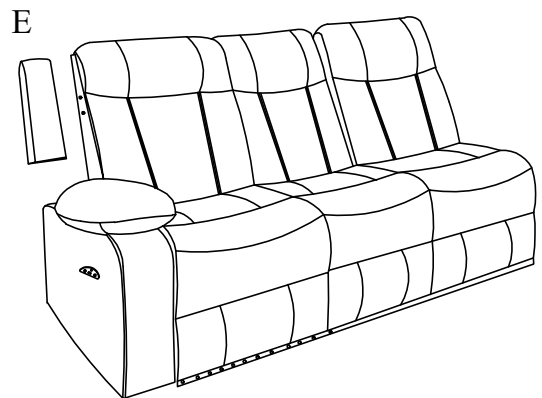

BEL IMPORTS INC

LV24015/LV24115-LSFP/DDT/LED/CH

Left Sofa Power 1 reclining w/ Drop down table,
LED light & 2 cup holder

STEP 1:

ASSEMBLY INSTRUCTIONS

STEP 2:

ASSEMBLY TIPS:

1. Remove hardware from box and sort by size.
2. Please check to see that all hardware and parts are present prior to start of assembly.
3. Please follow attached instructions in the same sequence as numbered to assure fast & easy assembly.

A	SEAT BASE		1PC	B	LEFT BACKREST		1PC
C	MID BACKREST		1PC	D	RIGHT BACKREST		1PC
E	LEFT WING		1PC	F	ADAPTOR PLUG		1PC

STEP 1:

STEP 2:

**STEP 3:
COMPLETE**

STEP 1:

Left Sofa
power 1 reclining

Corner

Right loveseat,
power 1 reclining, console

ASSEMBLY COMPLETED

Right loveseat power 1 reclining with
led light, console & Speaker

STEP 1:

ASSEMBLY INSTRUCTIONS

STEP 2:

ASSEMBLY TIPS:

1. Remove hardware from box and sort by size.
2. Please check to see that all hardware and parts are present prior to start of assembly.
3. Please follow attached instructions in the same sequence as numbered to assure fast & easy assembly.