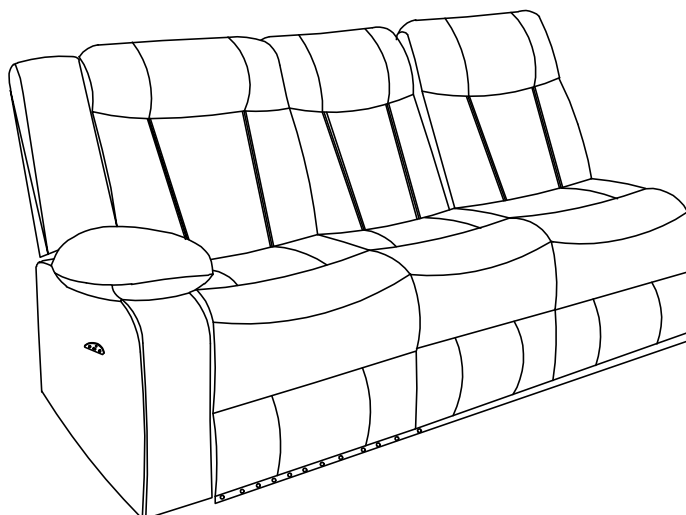

BEL IMPORTS INC

LV24015/LV24115-LSFP/DDT/LED/CH

Left Sofa Power 1 reclining w/ Drop down table,
LED light & 2 cup holder

STEP 1:

ASSEMBLY INSTRUCTIONS

STEP 2:

ASSEMBLY TIPS:

1. Remove hardware from box and sort by size.
2. Please check to see that all hardware and parts are present prior to start of assembly.
3. Please follow attached instructions in the same sequence as numbered to assure fast & easy assembly.

A	SEAT BASE		1PC	B	LEFT BACKREST		1PC
C	MID BACKREST		1PC	D	RIGHT BACKREST		1PC
E	LEFT WING		1PC	F	ADAPTOR PLUG		1PC

STEP 1:

STEP 2:

**STEP 3:
COMPLETE**

STEP 1:

Left Sofa
power 1 reclining

Corner

Right loveseat,
power 1 reclining, console

A	SEAT BASE		1PC	B	LEFT BACKREST		1PC
C	RIGH BACKREST		1PC				

STEP 1:

**STEP 2:
COMPLETE**

STEP 1:

Left Sofa
power 1 reclining

Corner

Right loveseat,
power 1 reclining, console

STEP 1:

ASSEMBLY COMPLETED

Right loveseat power 1 reclining with
led light, console & Speaker

STEP 1:

ASSEMBLY INSTRUCTIONS

STEP 2:

ASSEMBLY TIPS:

1. Remove hardware from box and sort by size.
2. Please check to see that all hardware and parts are present prior to start of assembly.
3. Please follow attached instructions in the same sequence as numbered to assure fast & easy assembly.