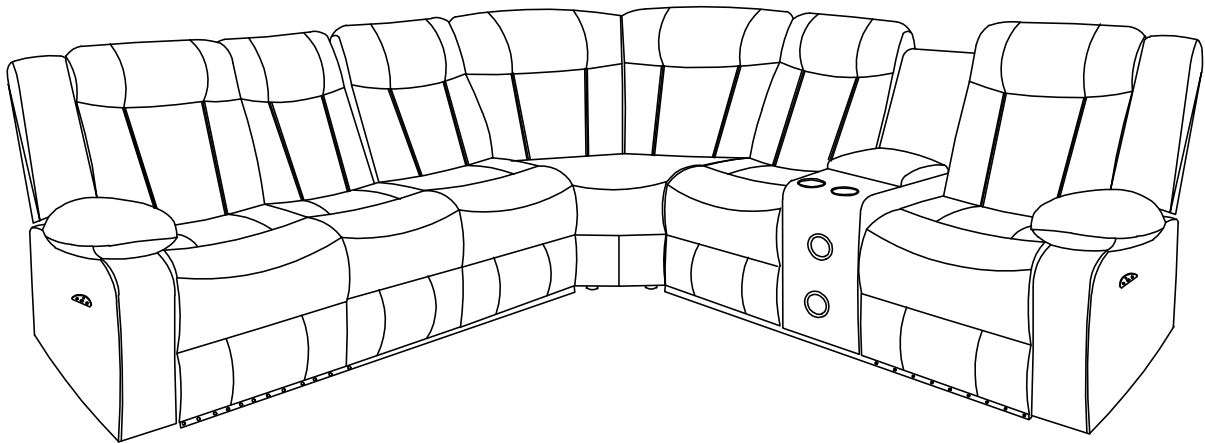

A	SEAT BASE		1PC	B	LEFT BACKREST		1PC
C	MID BACKREST		1PC	D	RIGHT BACKREST		1PC
E	LEFT WING		1PC	F	ADAPTOR PLUG		1PC

STEP 1:

STEP 2:

**STEP 3:
COMPLETE**

STEP 1:

Left Sofa
power 1 reclining

Corner

Right loveseat,
power 1 reclining, console

A	SEAT BASE		1PC	B	LEFT BACKREST		1PC
C	RIGH BACKREST		1PC				

STEP 1:

**STEP 2:
COMPLETE**

STEP 1:

Left Sofa
power 1 reclining

Corner

Right loveseat,
power 1 reclining, console

STEP 1:

ASSEMBLY COMPLETED

Right loveseat power 1 reclining with
led light, console & Speaker

STEP 1:

ASSEMBLY INSTRUCTIONS

STEP 2:

ASSEMBLY TIPS:

1. Remove hardware from box and sort by size.
2. Please check to see that all hardware and parts are present prior to start of assembly.
3. Please follow attached instructions in the same sequence as numbered to assure fast & easy assembly.