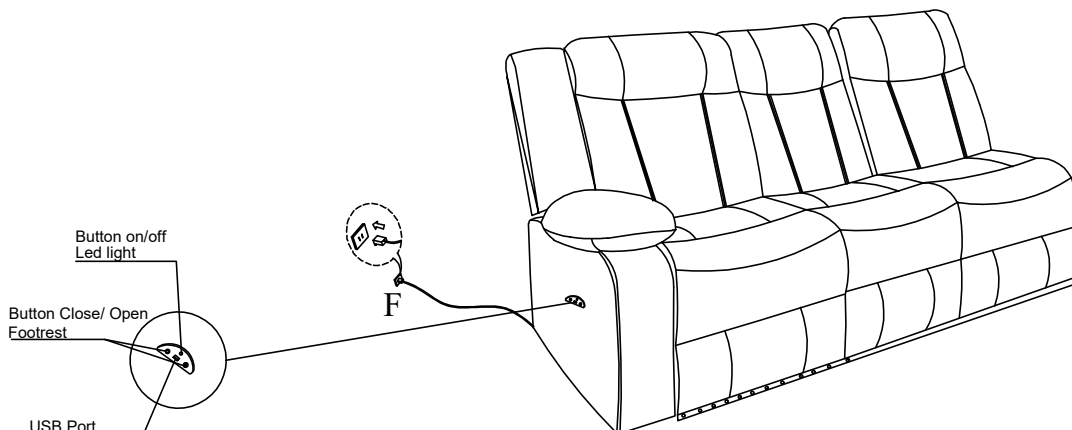

BEL IMPORTS INC

LV24015/LV24115-LSFP/DDT/LED/CH

Left Sofa Power 1 reclining w/ Drop down table,
LED light & 2 cup holder

STEP 1:

ASSEMBLY INSTRUCTIONS

STEP 2:

ASSEMBLY TIPS:

1. Remove hardware from box and sort by size.
2. Please check to see that all hardware and parts are present prior to start of assembly.
3. Please follow attached instructions in the same sequence as numbered to assure fast & easy assembly.

A	SEAT BASE		1PC	B	LEFT BACKREST		1PC
C	MID BACKREST		1PC	D	RIGHT BACKREST		1PC
E	LEFT WING		1PC	F	ADAPTOR PLUG		1PC

STEP 1:

STEP 2:

**STEP 3:
COMPLETE**

STEP 1:

Left Sofa
power 1 reclining

Corner

Right loveseat,
power 1 reclining, console

ASSEMBLY COMPLETED

Right loveseat power 1 reclining with
led light, console & Speaker

STEP 1:

ASSEMBLY INSTRUCTIONS

STEP 2:

ASSEMBLY TIPS:

1. Remove hardware from box and sort by size.
2. Please check to see that all hardware and parts are present prior to start of assembly.
3. Please follow attached instructions in the same sequence as numbered to assure fast & easy assembly.