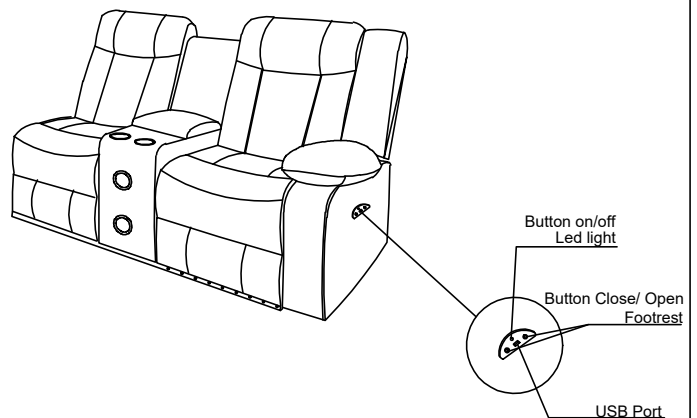

ASSEMBLY COMPLETED

Right loveseat power 1 reclining with
led light, console & Speaker

STEP 1:

ASSEMBLY INSTRUCTIONS

STEP 2:

ASSEMBLY TIPS:

1. Remove hardware from box and sort by size.
2. Please check to see that all hardware and parts are present prior to start of assembly.
3. Please follow attached instructions in the same sequence as numbered to assure fast & easy assembly.

A	SEAT BASE		1PC	B	LEFT BACKREST		1PC
C	CONSOLE BACKREST		1PC	D	RIGHT BACKREST		1PC
E	LEFT WING		1PC	F	ADAPTOR PLUG		1PC
G	Knob Screws		2PCS				

STEP 1:

STEP 2:

STEP 3:

**STEP 4:
COMPLETE**

STEP 1:

Left Sofa
power 1 reclining

Corner

Right loveseat,
power 1 reclining, console

STEP 1:

ASSEMBLY COMPLETED