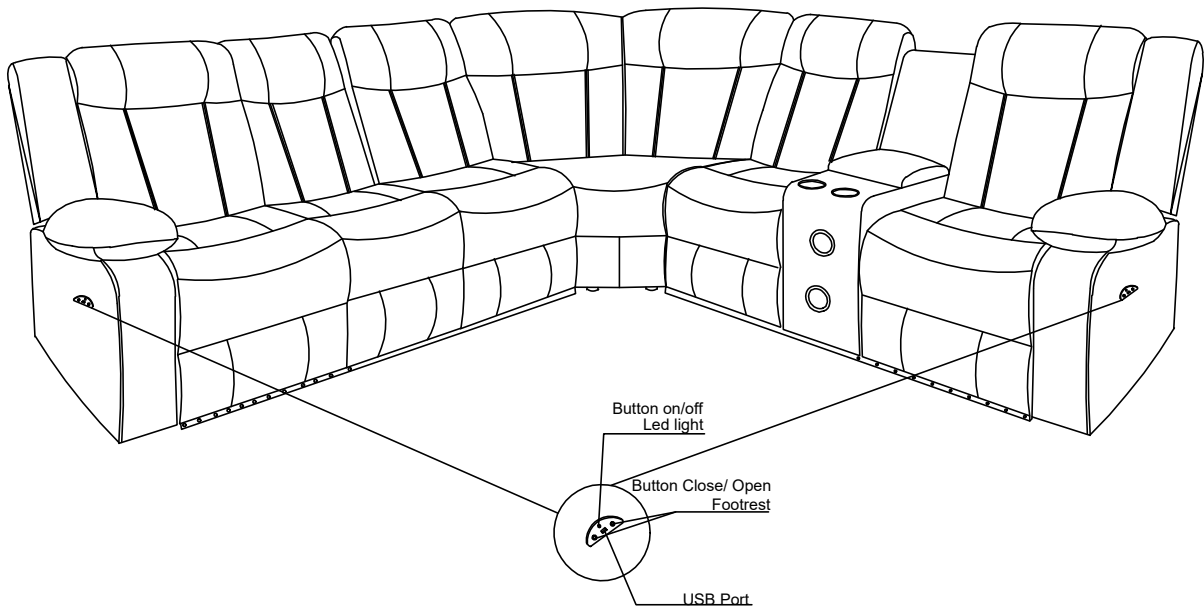

STEP 1:

Left Sofa
power 1 reclining

Corner

Right loveseat,
power 1 reclining, console

STEP 1:

ASSEMBLY COMPLETED