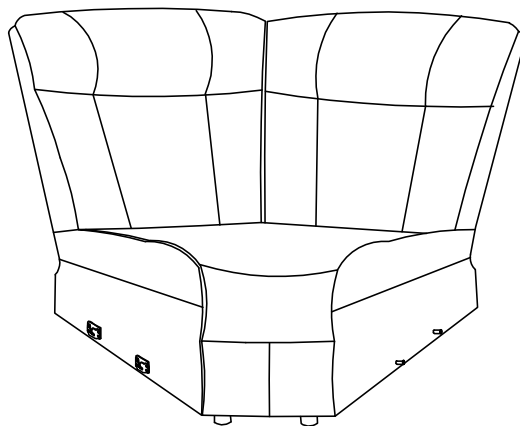

BEL IMPORTS INC

LV24015/LV24115-LSFP/DDT/LED/CH

Left Sofa Power 1 reclining w/ Drop down table,
LED light & 2 cup holder

STEP 1:

ASSEMBLY INSTRUCTIONS

STEP 2:

ASSEMBLY TIPS:

1. Remove hardware from box and sort by size.
2. Please check to see that all hardware and parts are present prior to start of assembly.
3. Please follow attached instructions in the same sequence as numbered to assure fast & easy assembly.

A	SEAT BASE		1PC	B	LEFT BACKREST		1PC
C	MID BACKREST		1PC	D	RIGHT BACKREST		1PC
E	LEFT WING		1PC	F	ADAPTOR PLUG		1PC

STEP 1:

STEP 2:

**STEP 3:
COMPLETE**

STEP 1:

Left Sofa
power 1 reclining

Corner

Right loveseat,
power 1 reclining, console

A	SEAT BASE		1PC	B	LEFT BACKREST		1PC
C	RIGH BACKREST		1PC				

STEP 1:

**STEP 2:
COMPLETE**

STEP 1:

Left Sofa
power 1 reclining

Corner

Right loveseat,
power 1 reclining, console

STEP 1: