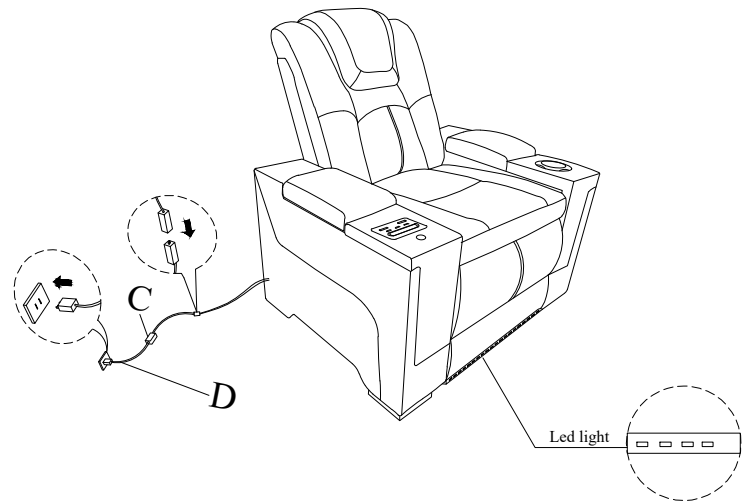

BEL IMPORTS INC

LV24040-PRAC/PHR/CHG/SW

**Power single recliner with Power
Headrest, pocket charging & switch LED.**

ASSEMBLY INSTRUCTIONS

ASSEMBLY TIPS:

1. Remove hardware from box and sort by size.
2. Please check to see that all hardware and parts are present prior to start of assembly.
3. Please follow attached instructions in the same sequence as numbered to assure fast & easy assembly.

A	SEAT BASE		1PC	B	BACKREST		1PC
C	TRANSFORMER		1PC	D	PLUG		1PC

STEP 1:

**STEP 2:
COMPLETE**

BEL IMPORTS INC

LV24040-PLS/CN/PHR/CH/CHG/SW

**Power Loveseat with Console,
Power Headrest, cup holder,
pocket charging, Bluetooth speaker
& switch LED.**

**Power Sofa with Power Headrest,
Drop down table, reading Light,
pocket charging & switch LED.**

ASSEMBLY INSTRUCTIONS

ASSEMBLY TIPS:

1. Remove hardware from box and sort by size.
2. Please check to see that all hardware and parts are present prior to start of assembly.
3. Please follow attached instructions in the same sequence as numbered to assure fast & easy assembly.