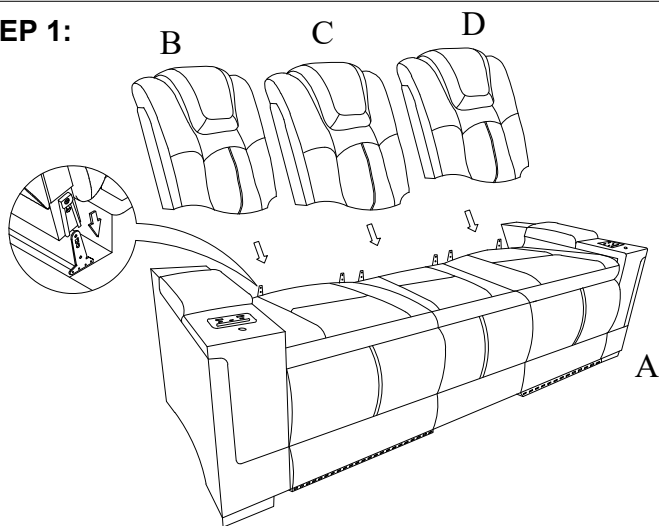

ASSEMBLY TIPS:

1. Remove hardware from box and sort by size.
2. Please check to see that all hardware and parts are present prior to start of assembly.
3. Please follow attached instructions in the same sequence as numbered to assure fast & easy assembly.

WARNING!

1. Don't attempt to repair or modify parts that are broken or defective. Please contact the store immediately.
2. This product is for home use only and not intended for commercial establishments.

A	SEAT BASE		1PC	B	LEFT BACKREST		1PC
C	MID BACKREST		1PC	D	RIGHT BACKREST		1PC
E	TRANSFORMER		1PC	F	PLUG		1PC

STEP 1: