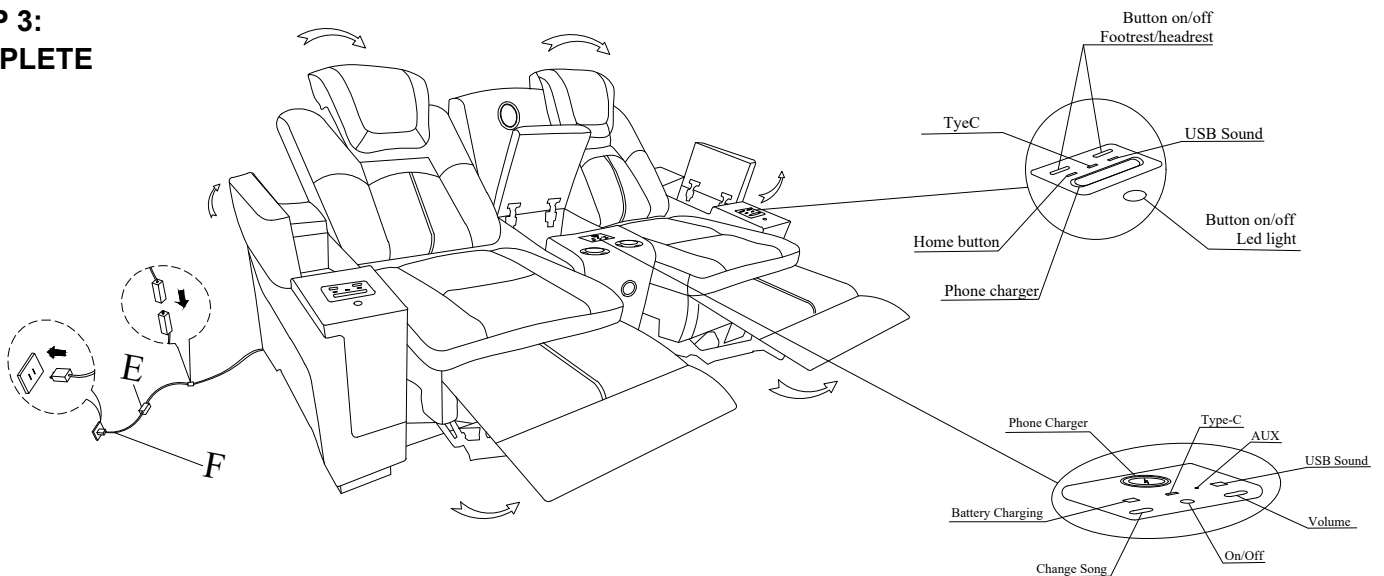

A	SEAT BASE		1PC	B	LEFT BACKREST		1PC
C	CONSOLE BACKREST		1PC	D	RIGHT BACKREST		1PC
E	Knob Screws		2PCS	F	TRANSFORMER		1PC
G	PLUG		1PC				1PC

STEP 1:

STEP 2:

**STEP 3:
COMPLETE**

BEL IMPORTS INC LV24040-PSF/PHR/DDT/LGT/CHG/SW

**Power Sofa with Power Headrest,
Drop down table, reading Light,
pocket charging & switch LED.**

ASSEMBLY INSTRUCTIONS

ASSEMBLY TIPS:

1. Remove hardware from box and sort by size.
2. Please check to see that all hardware and parts are present prior to start of assembly.
3. Please follow attached instructions in the same sequence as numbered to assure fast & easy assembly.