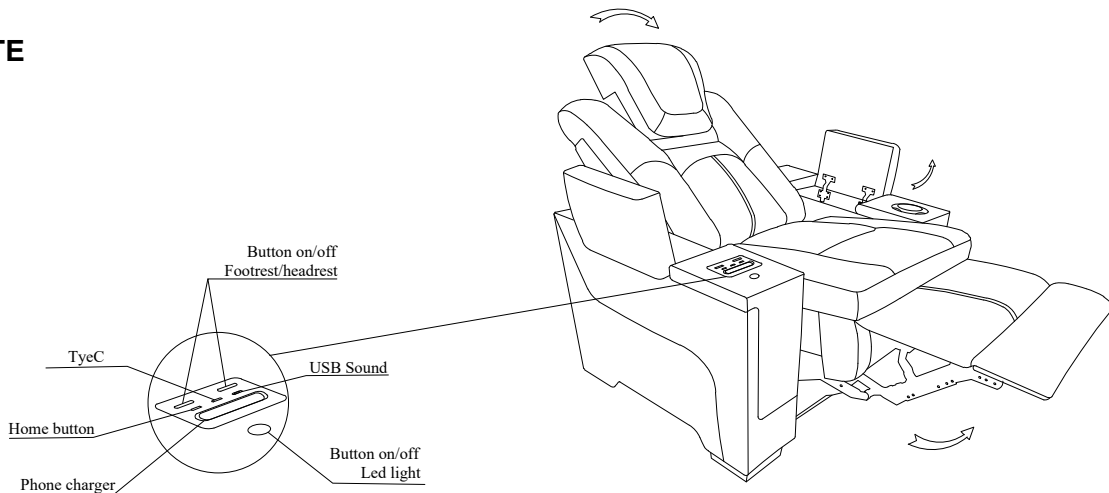

BEL IMPORTS INC

LV24040-PRAC/PHR/CHG/SW

**Power single recliner with Power
Headrest, pocket charging & switch LED.**

ASSEMBLY INSTRUCTIONS

ASSEMBLY TIPS:

1. Remove hardware from box and sort by size.
2. Please check to see that all hardware and parts are present prior to start of assembly.
3. Please follow attached instructions in the same sequence as numbered to assure fast & easy assembly.

A	SEAT BASE		1PC	B	BACKREST		1PC
C	TRANSFORMER		1PC	D	PLUG		1PC

STEP 1:

**STEP 2:
COMPLETE**

BEL IMPORTS INC

LV24040-PLS/CN/PHR/CH/CHG/SW

**Power Loveseat with Console,
Power Headrest, cup holder,
pocket charging, Bluetooth speaker
& switch LED.**

**Power Sofa with Power Headrest,
Drop down table, reading Light,
pocket charging & switch LED.**

ASSEMBLY INSTRUCTIONS

ASSEMBLY TIPS:

1. Remove hardware from box and sort by size.
2. Please check to see that all hardware and parts are present prior to start of assembly.
3. Please follow attached instructions in the same sequence as numbered to assure fast & easy assembly.