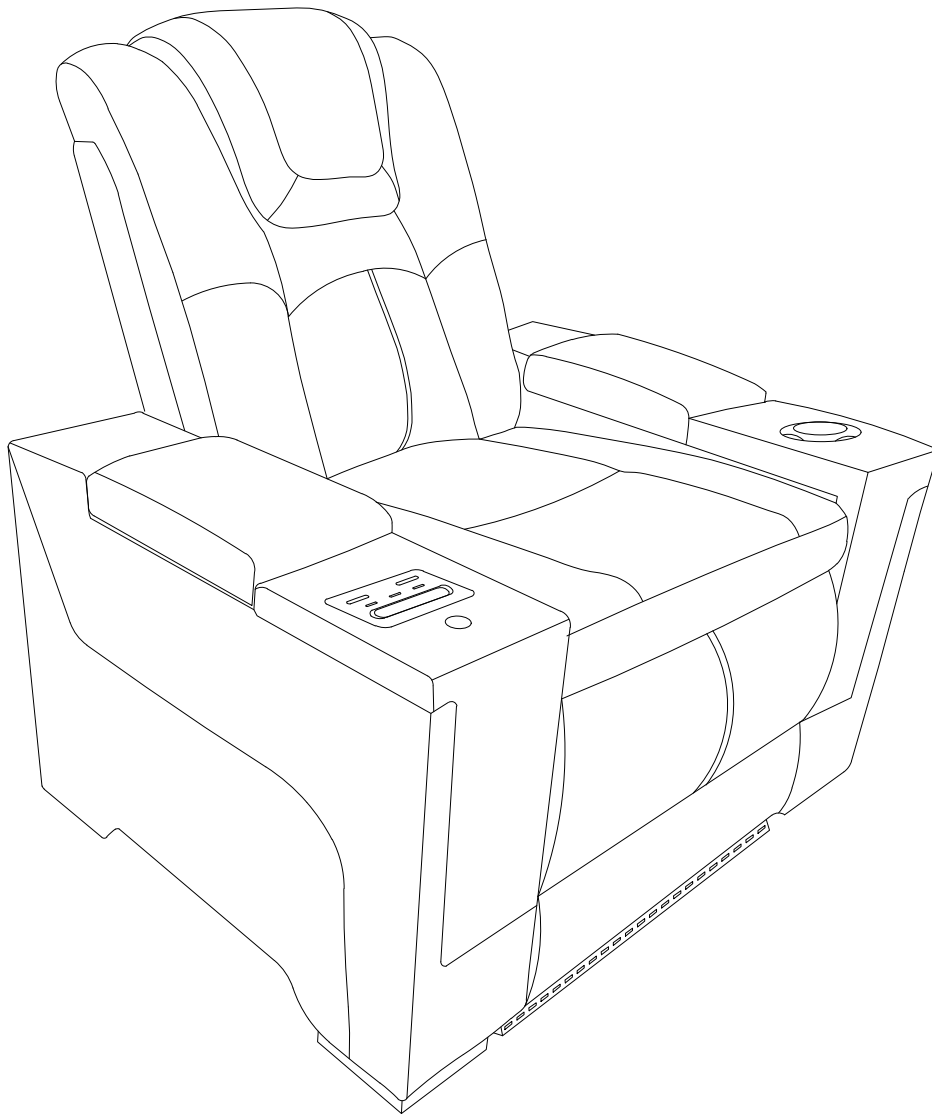

BEL IMPORTS INC

LV24040-PRAC/PHR/CHG/SW

**Power single recliner with Power
Headrest, pocket charging & switch LED.**

ASSEMBLY INSTRUCTIONS

ASSEMBLY TIPS:

1. Remove hardware from box and sort by size.
2. Please check to see that all hardware and parts are present prior to start of assembly.
3. Please follow attached instructions in the same sequence as numbered to assure fast & easy assembly.

A	SEAT BASE		1PC	B	BACKREST		1PC
C	TRANSFORMER		1PC	D	PLUG		1PC

STEP 1:

**STEP 2:
COMPLETE**

BEL IMPORTS INC

LV24040-PLS/CN/PHR/CH/CHG/SW

**Power Loveseat with Console,
Power Headrest, cup holder,
pocket charging, Bluetooth speaker
& switch LED.**

**Power Sofa with Power Headrest,
Drop down table, reading Light,
pocket charging & switch LED.**

ASSEMBLY INSTRUCTIONS

ASSEMBLY TIPS:

1. Remove hardware from box and sort by size.
2. Please check to see that all hardware and parts are present prior to start of assembly.
3. Please follow attached instructions in the same sequence as numbered to assure fast & easy assembly.