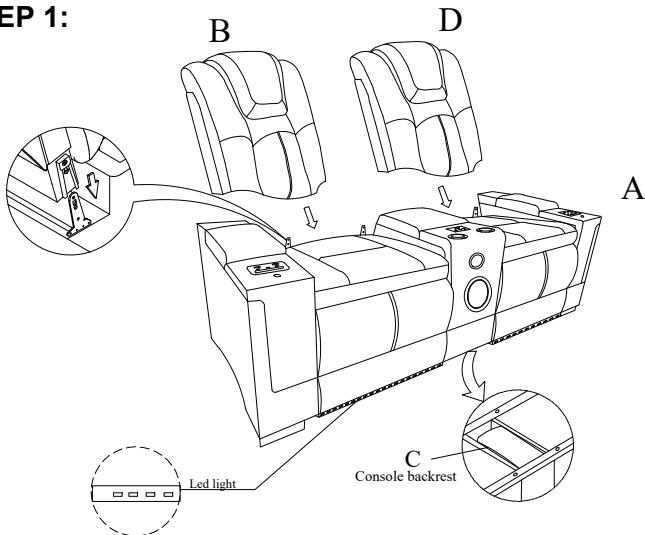

ASSEMBLY TIPS:

1. Remove hardware from box and sort by size.
2. Please check to see that all hardware and parts are present prior to start of assembly.
3. Please follow attached instructions in the same sequence as numbered to assure fast & easy assembly.

WARNING!

1. Don't attempt to repair or modify parts that are broken or defective. Please contact the store immediately.
2. This product is for home use only and not intended for commercial establishments.

A	SEAT BASE		1PC	B	LEFT BACKREST		1PC
C	CONSOLE BACKREST		1PC	D	RIGHT BACKREST		1PC
E	Knob Screws		2PCS	F	TRANSFORMER		1PC
G	PLUG		1PC				1PC

STEP 1: