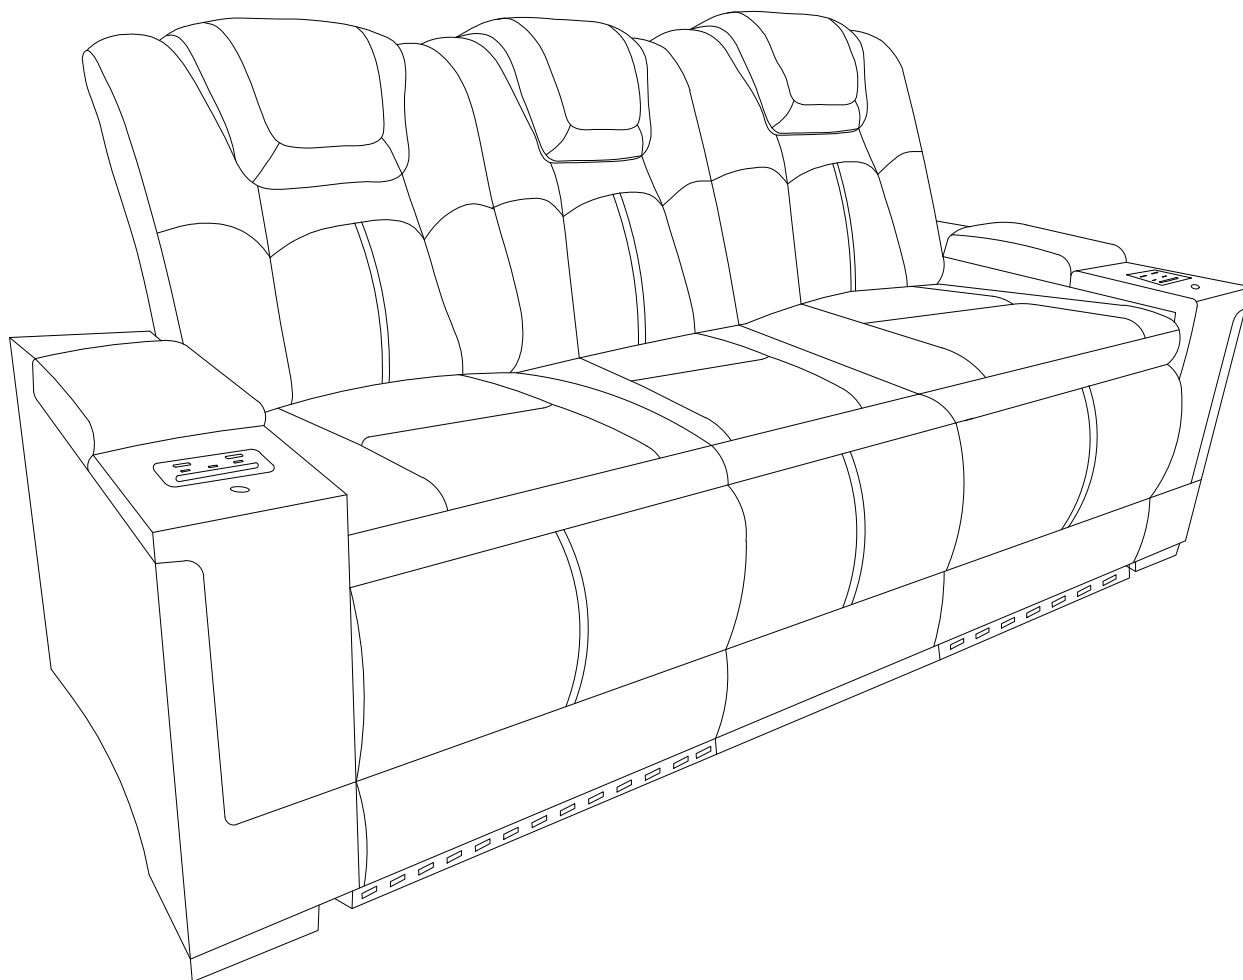

A	SEAT BASE		1PC	B	BACKREST		1PC
C	TRANSFORMER		1PC	D	PLUG		1PC

STEP 1:

**STEP 2:
COMPLETE**

BEL IMPORTS INC

LV24040-PLS/CN/PHR/CH/CHG/SW

**Power Loveseat with Console,
Power Headrest, cup holder,
pocket charging, Bluetooth speaker
& switch LED.**

A	SEAT BASE		1PC	B	LEFT BACKREST		1PC
C	CONSOLE BACKREST		1PC	D	RIGHT BACKREST		1PC
E	Knob Screws		2PCS	F	TRANSFORMER		1PC
G	PLUG		1PC				1PC

STEP 1:

STEP 2:

**STEP 3:
COMPLETE**

BEL IMPORTS INC LV24040-PSF/PHR/DDT/LGT/CHG/SW

**Power Sofa with Power Headrest,
Drop down table, reading Light,
pocket charging & switch LED.**

ASSEMBLY INSTRUCTIONS

ASSEMBLY TIPS:

1. Remove hardware from box and sort by size.
2. Please check to see that all hardware and parts are present prior to start of assembly.
3. Please follow attached instructions in the same sequence as numbered to assure fast & easy assembly.