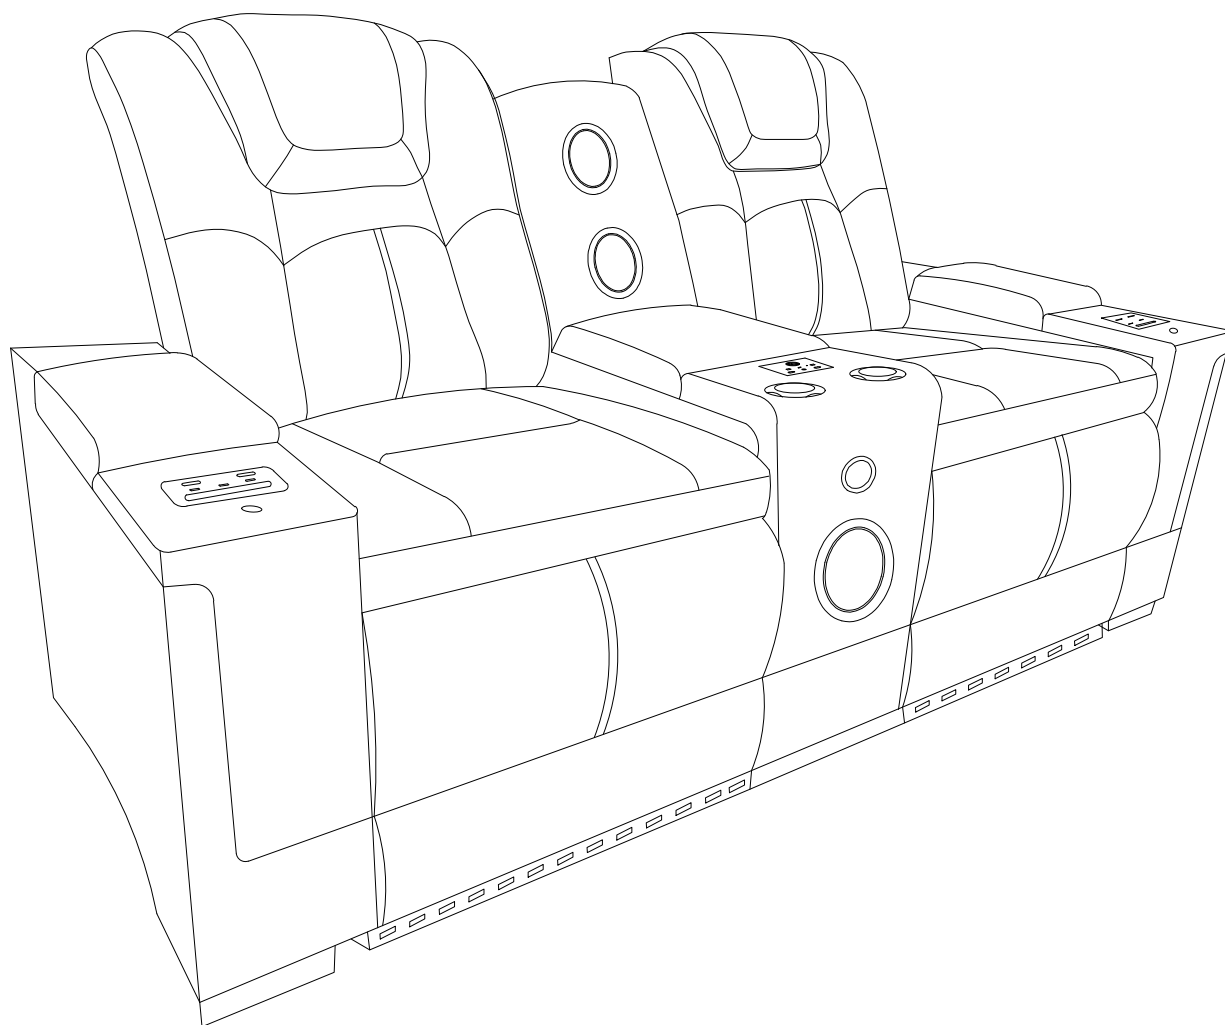

BEL IMPORTS INC

LV24040-PLS/CN/PHR/CH/CHG/SW

**Power Loveseat with Console,
Power Headrest, cup holder,
pocket charging, Bluetooth speaker
& switch LED.**

ASSEMBLY INSTRUCTIONS