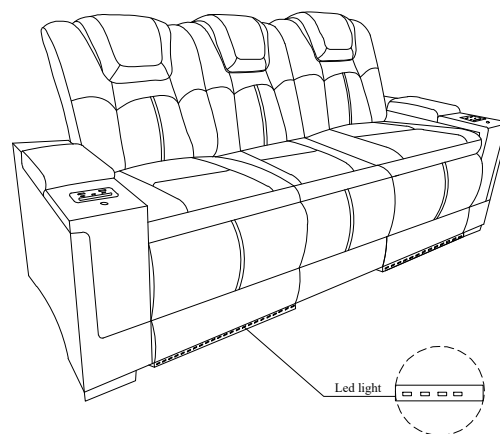

**Power Sofa with Power Headrest,
Drop down table, reading Light,
pocket charging & switch LED.**

ASSEMBLY INSTRUCTIONS

ASSEMBLY TIPS:

1. Remove hardware from box and sort by size.
2. Please check to see that all hardware and parts are present prior to start of assembly.
3. Please follow attached instructions in the same sequence as numbered to assure fast & easy assembly.

A	SEAT BASE		1PC	B	LEFT BACKREST		1PC
C	MID BACKREST		1PC	D	RIGHT BACKREST		1PC
E	TRANSFORMER		1PC	F	PLUG		1PC

STEP 1:

STEP 2:

**STEP 3:
COMPLETE**