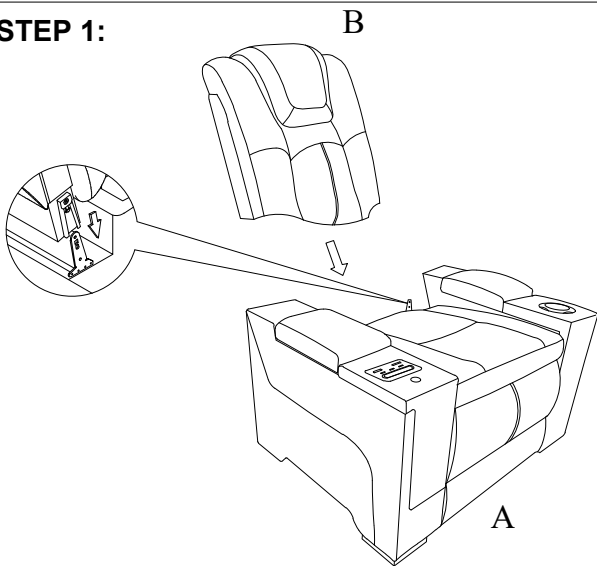

BEL IMPORTS INC

LV24040-PRAC/PHR/CHG/SW

**Power single recliner with Power
Headrest, pocket charging & switch LED.**

ASSEMBLY INSTRUCTIONS

ASSEMBLY TIPS:

1. Remove hardware from box and sort by size.
2. Please check to see that all hardware and parts are present prior to start of assembly.
3. Please follow attached instructions in the same sequence as numbered to assure fast & easy assembly.

A	SEAT BASE		1PC	B	BACKREST		1PC
C	TRANSFORMER		1PC	D	PLUG		1PC

STEP 1:

**STEP 2:
COMPLETE**

BEL IMPORTS INC

LV24040-PLS/CN/PHR/CH/CHG/SW

**Power Loveseat with Console,
Power Headrest, cup holder,
pocket charging, Bluetooth speaker
& switch LED.**

**Power Sofa with Power Headrest,
Drop down table, reading Light,
pocket charging & switch LED.**

ASSEMBLY INSTRUCTIONS

ASSEMBLY TIPS:

1. Remove hardware from box and sort by size.
2. Please check to see that all hardware and parts are present prior to start of assembly.
3. Please follow attached instructions in the same sequence as numbered to assure fast & easy assembly.