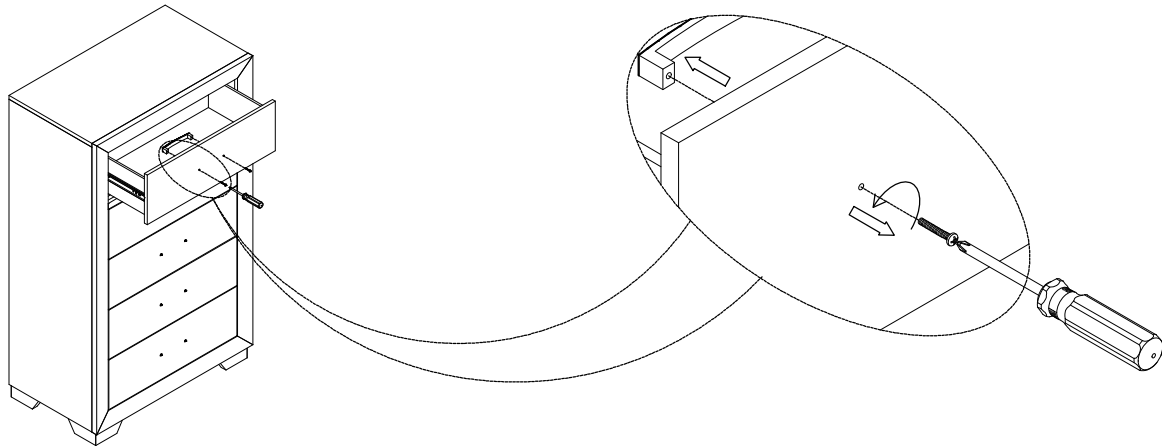

## Bel Furniture

ITEM#: BV23378-CH / BV23278-CH

DESCRIPTION: CHEST 5 DRWS

*All the steps to the handle assembly.*

Step 1:

*Move the Handle inside the drawer go out follow the image.*

Step 2:

*Assemble the Handle to the drill hole following the image .*