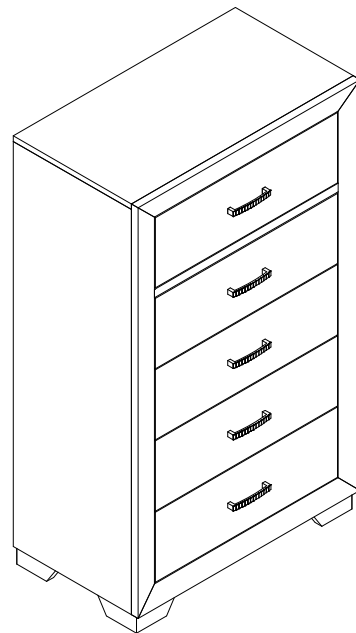

After the handle assembly for using