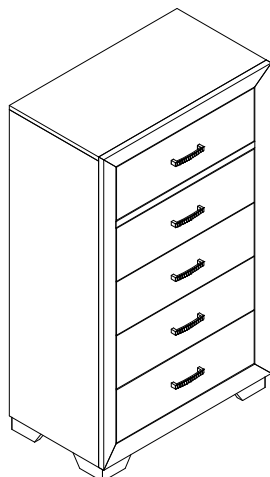

ASSEMBLY INSTRUCTION

Bel Furniture

ITEM#: BV23378-CH / BV23278-CH

DESCRIPTION: CHEST 5 DRWS

All the steps to the handle assembly.

Step 1:

Move the Handle inside the drawer go out follow the image.

Step 2:

Assemble the Handle to the drill hole following the image .

Step 3:

Finished