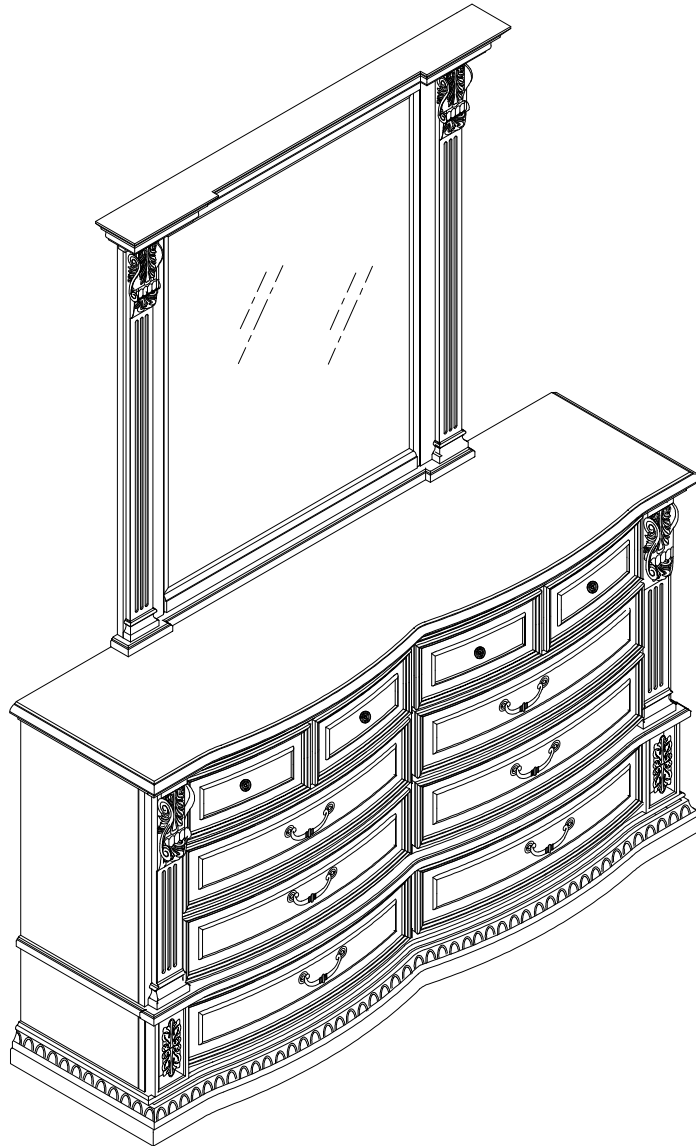

MOLLAI
COLLECTION

BV23123-MR

MIRROR

ASSEMBLY INSTRUCTIONS

ASSEMBLY TIPS:

- 1.Remove hardware from box and sort by size.
- 2.Please check to see that all hardware and parts are present prior to start of assembly.
- 3.Please follow attached instructions in the same sequence as numbered to assure fast & easy assembly.

Warning!

1. Don't attempt to repair or modify parts that are broken or defective. Please contact the store immediately.
2. This product is for home use only and not intended for commercial establishment.

PARTS IDENTIFICATION

A		Dresser	1PC
B		Mirror	1PC
C		Support rail	2PCS

HARDWARE IDENTIFICATION

1		Bolt	6PCS
2		Lock washer	6PCS
3		Flat washer	6PCS
4		Allen wrench	1PC