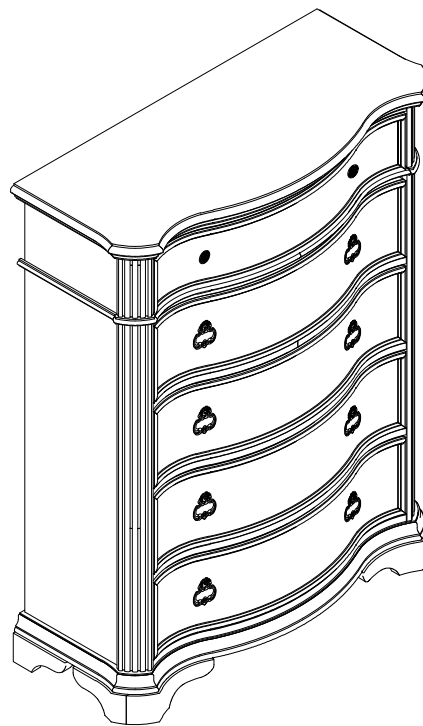

MOLLAI
COLLECTION

BV23277-CH

CHEST

ASSEMBLY INSTRUCTIONS

ASSEMBLY TIPS:

- 1.Remove hardware from box and sort by size.
- 2.Please check to see that all hardware and parts are present prior to start of assembly.
- 3.Please follow attached instructions in the same sequence as numbered to assure fast & easy assembly.

Warning!

1. Don't attempt to repair or modify parts that are broken or defective. Please contact the store immediately.
2. This product is for home use only and not intended for commercial establishment.

PARTS IDENTIFICATION

A		Chest	1PC
B		Front legs	2PCS
C		Back legs	2PCS

HARDWARE IDENTIFICATION

1		Bolt 5/16"*2"	4PCS
2		Lock washer 5/16"	4PCS
3		Flat washer 5/16"	4PCS
4		Allen wrench 5MM	1PC