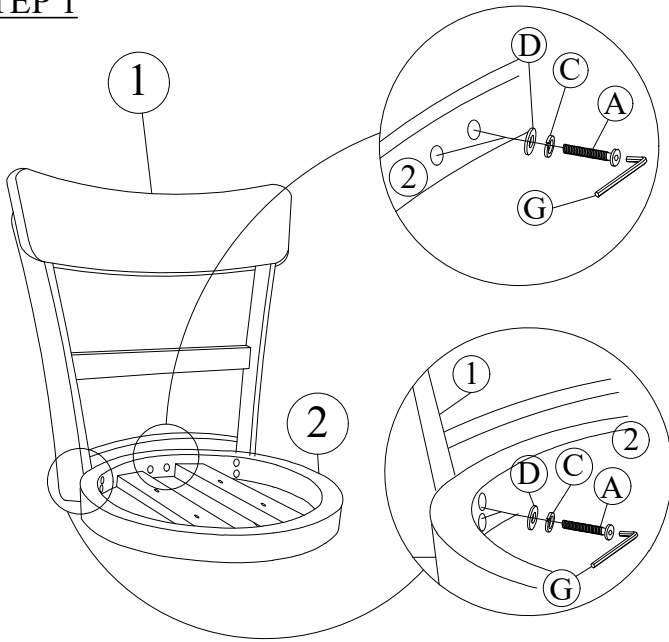

ASSEMBLY INSTRUCTION

MODEL: DM23564/23664 PUB CHAIR

Before you begin, please follow Assembly Instruction carefully. Then follow them step by step.

HARDWARE LIST (x2)

A	JCBC M6 x 40mm		20pcs
B	JCBC M6 x 25mm		16pcs
C	Spring Washer M6		36pcs
D	Flat Washer M6		36pcs
E	CSK M4 x 32mm		8pcs
F	Swivel		2pcs
G	Allen Key		1pc

PART LIST (x2)

1	 Back Rest	2pcs	2	 Box Seat	2pcs
3	 Cushion Seat	2pcs	4	 Stretcher	2pcs
5	 Leg L/R	4pcs			

STEP 1

STEP 2

STEP 3

STEP 4

ASSEMBLY INSTRUCTION

MODEL: DM23564/DM23664 PUB CHAIR

Before you begin, please follow Assembly Instruction carefully. Then follow them step by step.

FULLY SET