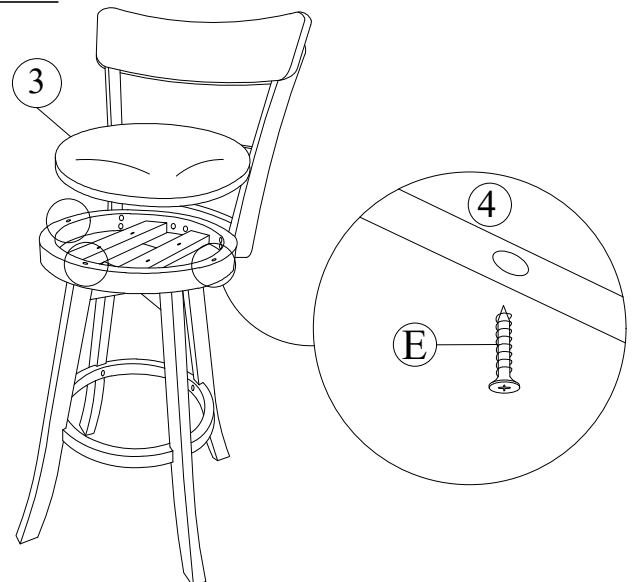

ASSEMBLY INSTRUCTION

MODEL: DM23564/23664 PUB CHAIR

Before you begin, please follow Assembly Instruction carefully. Then follow them step by step.

HARDWARE LIST (x2)

A	JCBC M6 x 40mm		20pcs
B	JCBC M6 x 25mm		16pcs
C	Spring Washer M6		36pcs
D	Flat Washer M6		36pcs
E	CSK M4 x 32mm		8pcs
F	Swivel		2pcs
G	Allen Key		1pc

PART LIST (x2)

1	 Back Rest	2pcs	2	 Box Seat	2pcs
3	 Cushion Seat	2pcs	4	 Stretcher	2pcs
5	 Leg L/R	4pcs			

STEP 1

STEP 2

STEP 3

STEP 4

ASSEMBLY INSTRUCTION

MODEL: DM23564/DM23664 PUB CHAIR