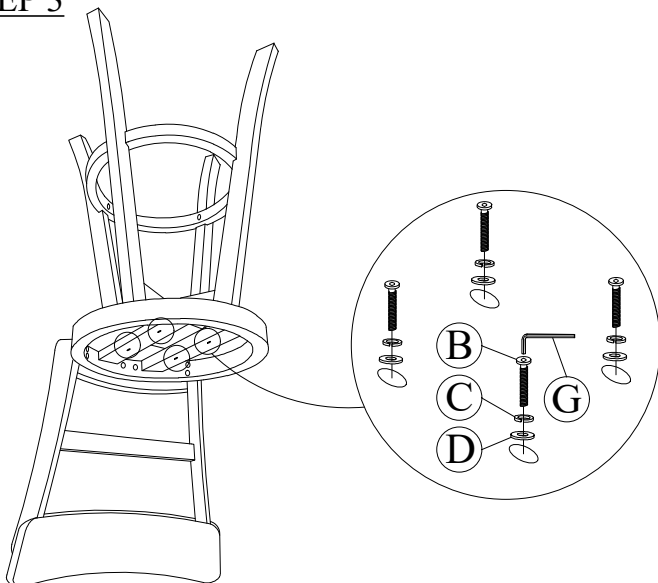

ASSEMBLY INSTRUCTION

MODEL: DM23564/23664 PUB CHAIR

Before you begin, please follow Assembly Instruction carefully. Then follow them step by step.

HARDWARE LIST (x2)

A	JCBC M6 x 40mm		20pcs
B	JCBC M6 x 25mm		16pcs
C	Spring Washer M6		36pcs
D	Flat Washer M6		36pcs
E	CSK M4 x 32mm		8pcs
F	Swivel		2pcs
G	Allen Key		1pc

PART LIST (x2)

1	 Back Rest	2pcs	2	 Box Seat	2pcs
3	 Cushion Seat	2pcs	4	 Stretcher	2pcs
5	 Leg L/R	4pcs			

STEP 1

STEP 2

STEP 3

STEP 4

ASSEMBLY INSTRUCTION

MODEL: DM23564/DM23664 PUB CHAIR

Before you begin, please follow Assembly Instruction carefully. Then follow them step by step.

FULLY SET