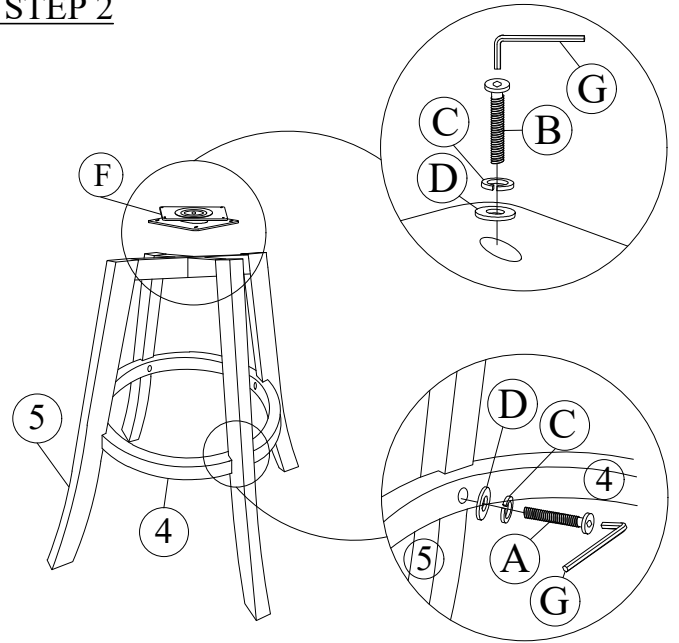

ASSEMBLY INSTRUCTION

MODEL: DM23564/23664 PUB CHAIR

Before you begin, please follow Assembly Instruction carefully. Then follow them step by step.

HARDWARE LIST (x2)

A	JCBC M6 x 40mm		20pcs
B	JCBC M6 x 25mm		16pcs
C	Spring Washer M6		36pcs
D	Flat Washer M6		36pcs
E	CSK M4 x 32mm		8pcs
F	Swivel		2pcs
G	Allen Key		1pc

PART LIST (x2)

1	 Back Rest	2pcs	2	 Box Seat	2pcs
3	 Cushion Seat	2pcs	4	 Stretcher	2pcs
5	 Leg L/R	4pcs			

STEP 1

STEP 2

STEP 3

STEP 4

ASSEMBLY INSTRUCTION

MODEL: DM23564/DM23664 PUB CHAIR