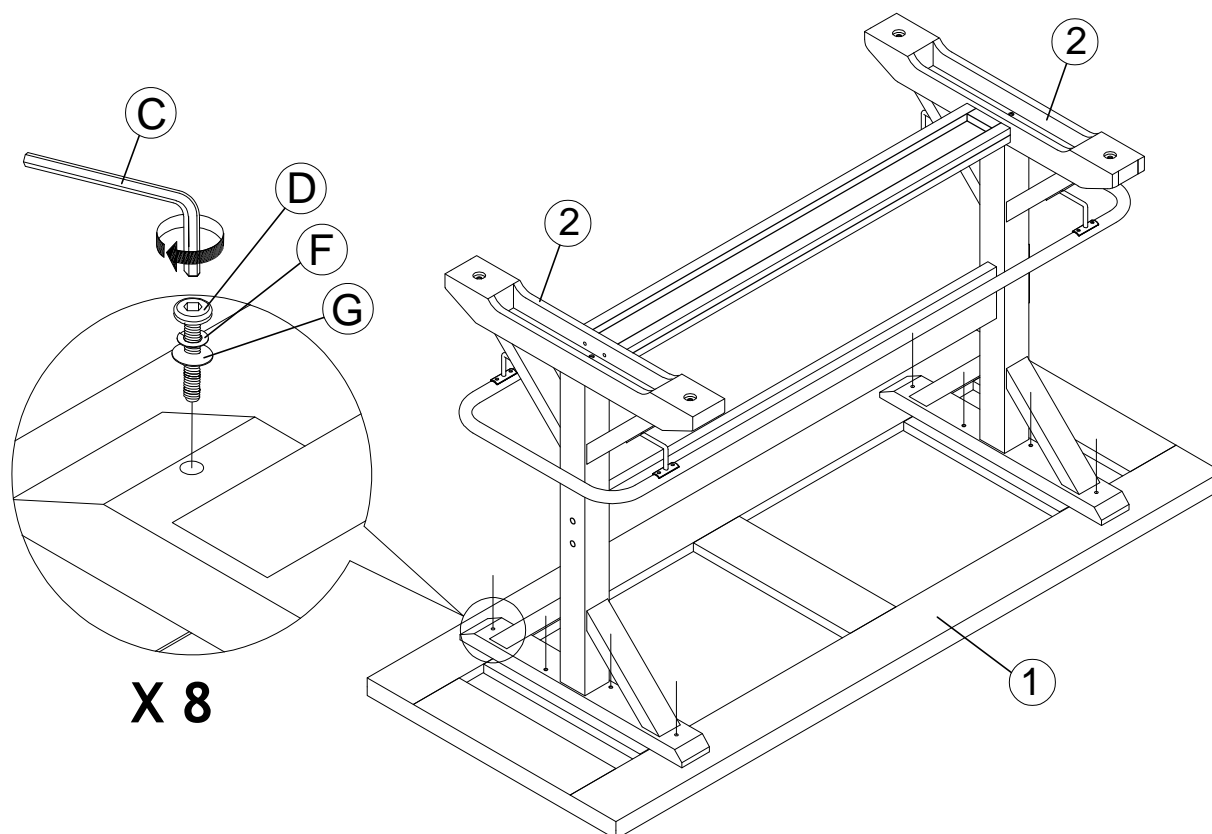

| PARTS LIST | | | |
|------------|-------------------------|---|-------|
| 1 | TABLE TOP |  | 1 PC |
| 2 | TABLE LEG (L/R) |  | 2 PCS |
| 3 | SIDE FRAME WOOD |  | 2 PCS |
| 4 | TABLE METAL RING |  | 1 PC |
| 5 | UPPER STRETCHER (LONG) |  | 1 PC |
| 6 | LOWER STRETCHER (SHORT) |  | 1 PC |

COMPLETE ASSEMBLY

PLACE WOOD PARTS ON A CLEAN NON-ABRASIVE SURFACE

TOOLS REQUIRED (NOT PROVIDED)

Rubber Mallet

PARTS DETAILS

Assembly step

STEP 1

Assemble UPPER STRETCHER & LOWER STRETCHER to TABLE LEG as illustration shown.

STEP 2

Assemble TABLE METAL RING to TABLE LEG as illustration shown.

Assembly step

STEP 3

Assemble TABLE LEG to TABLE TOP as illustration shown.

STEP 4

Assemble SIDE FRAME WOOD to TABLE LEG as illustration shown.

NOTE:

To ensure that table is level, assemble the table on flat & soft surface. **DO NOT** tighten all the screw & bolts until the table been adjust & level all the leg so that they do not wobble. Once adjusted then only tighten all the screw.