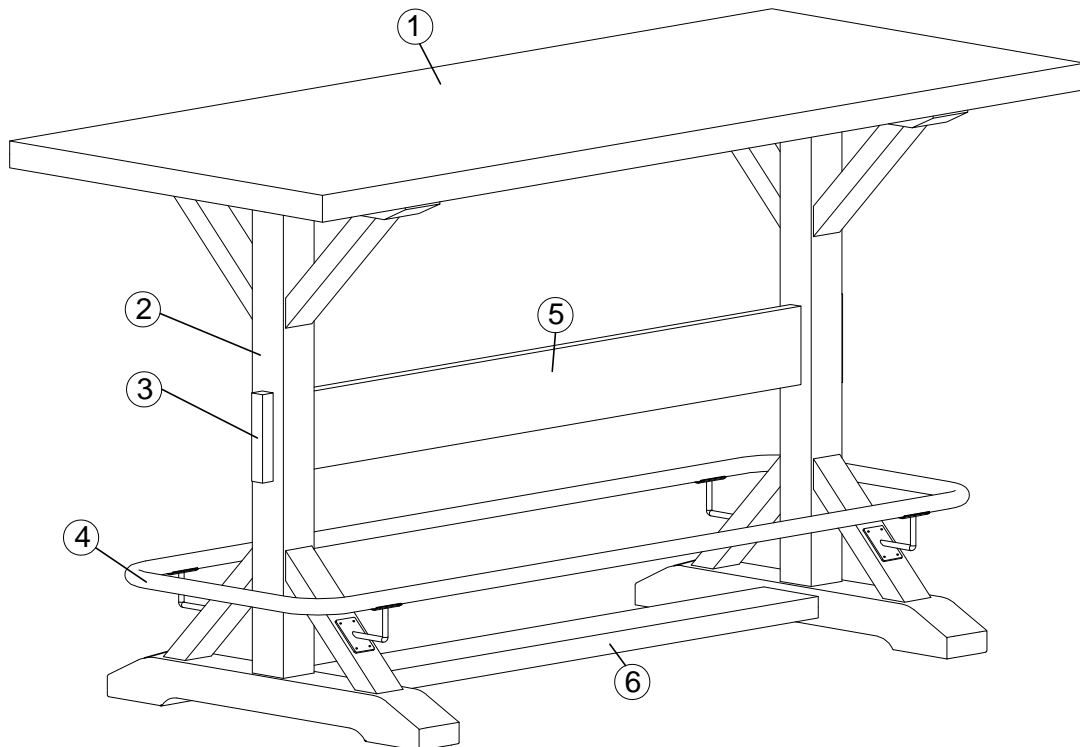

ASSEMBLY INSTRUCTIONS

MODEL : DM21130-PTT/DM21130-PTB - PUB TABLE TOP/BASE

Thank you for purchasing this quality product. Be sure to check all packing material carefully for small parts. Which may have come loose inside the carton during shipment. Identify and count all parts and compare with the hardware list as below :

| PARTS LIST | | | |
|------------|-------------------------|---|-------|
| 1 | TABLE TOP |  | 1 PC |
| 2 | TABLE LEG (L/R) |  | 2 PCS |
| 3 | SIDE FRAME WOOD |  | 2 PCS |
| 4 | TABLE METAL RING |  | 1 PC |
| 5 | UPPER STRETCHER (LONG) |  | 1 PC |
| 6 | LOWER STRETCHER (SHORT) |  | 1 PC |

COMPLETE ASSEMBLY

PLACE WOOD PARTS ON A CLEAN NON-ABRASIVE SURFACE

TOOLS REQUIRED (NOT PROVIDED)

Rubber Mallet

PARTS DETAILS

Assembly step

STEP 1

Assemble UPPER STRETCHER & LOWER STRETCHER to TABLE LEG as illustration shown.