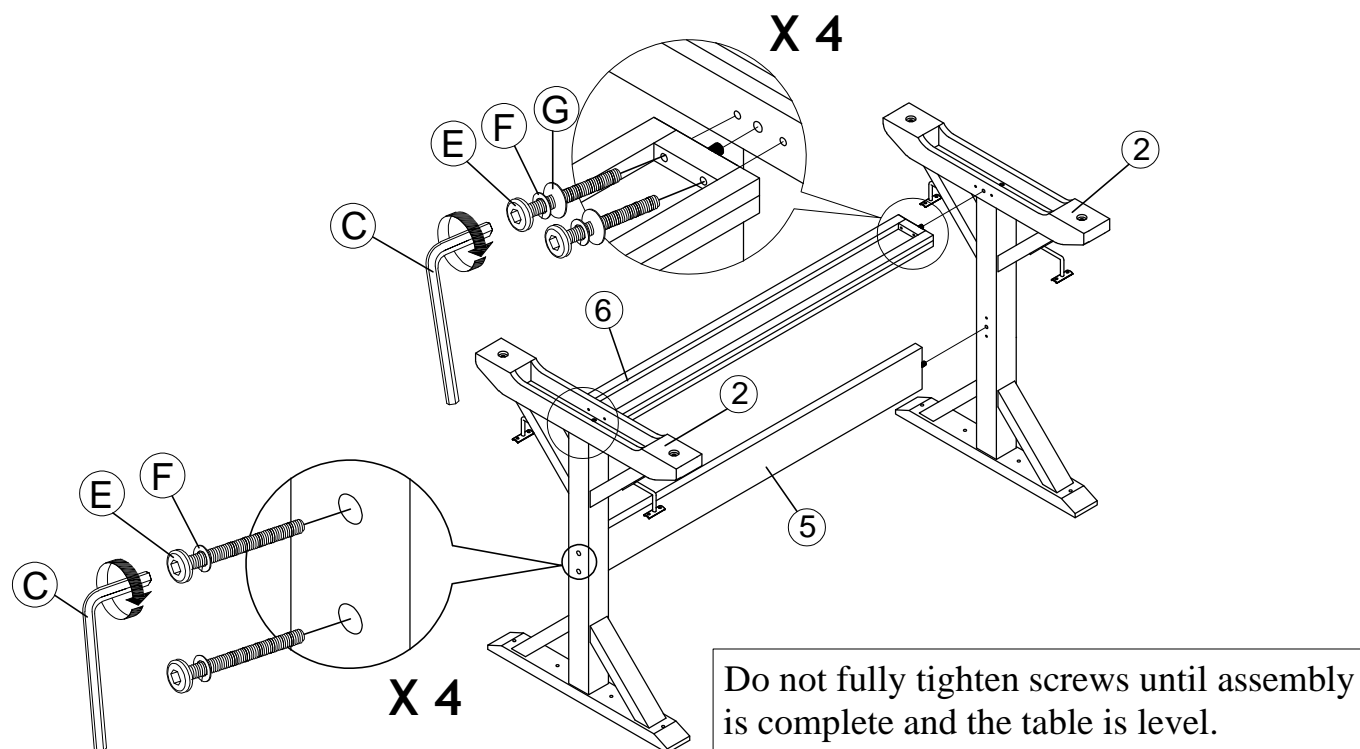

| PARTS LIST | | | |
|------------|-------------------------|---|-------|
| 1 | TABLE TOP |  | 1 PC |
| 2 | TABLE LEG (L/R) |  | 2 PCS |
| 3 | SIDE FRAME WOOD |  | 2 PCS |
| 4 | TABLE METAL RING |  | 1 PC |
| 5 | UPPER STRETCHER (LONG) |  | 1 PC |
| 6 | LOWER STRETCHER (SHORT) |  | 1 PC |

COMPLETE ASSEMBLY

PLACE WOOD PARTS ON A CLEAN NON-ABRASIVE SURFACE

TOOLS REQUIRED (NOT PROVIDED)

Rubber Mallet

PARTS DETAILS

Assembly step

STEP 1

Assemble UPPER STRETCHER & LOWER STRETCHER to TABLE LEG as illustration shown.

STEP 2

Assemble TABLE METAL RING to TABLE LEG as illustration shown.

Assembly step

STEP 3

Assemble TABLE LEG to TABLE TOP as illustration shown.

STEP 4

Assemble SIDE FRAME WOOD to TABLE LEG as illustration shown.