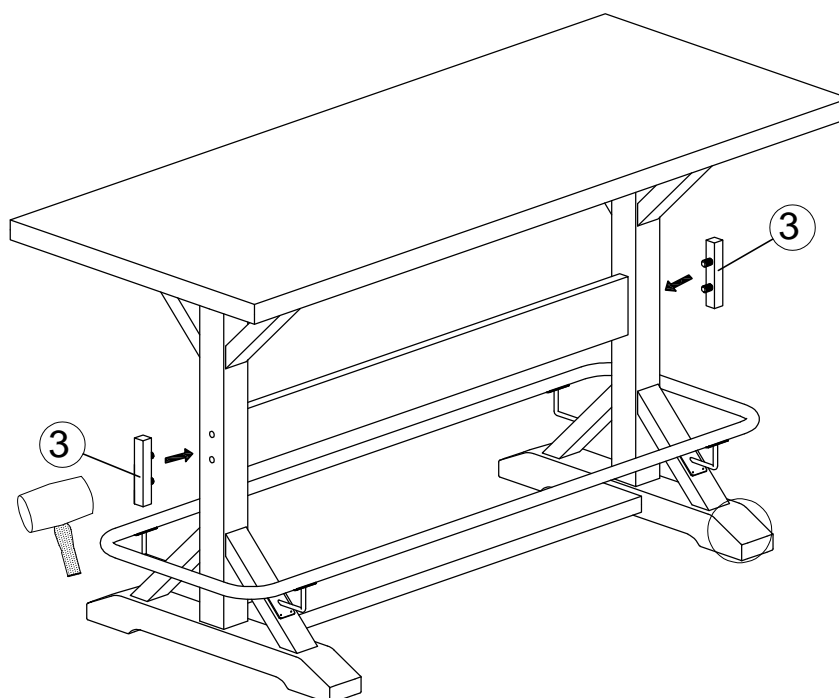

| PARTS LIST | | | |
|------------|-------------------------|---|-------|
| 1 | TABLE TOP |  | 1 PC |
| 2 | TABLE LEG (L/R) |  | 2 PCS |
| 3 | SIDE FRAME WOOD |  | 2 PCS |
| 4 | TABLE METAL RING |  | 1 PC |
| 5 | UPPER STRETCHER (LONG) |  | 1 PC |
| 6 | LOWER STRETCHER (SHORT) |  | 1 PC |

COMPLETE ASSEMBLY

PLACE WOOD PARTS ON A CLEAN NON-ABRASIVE SURFACE

TOOLS REQUIRED (NOT PROVIDED)

Rubber Mallet

PARTS DETAILS

Assembly step

STEP 1

Assemble UPPER STRETCHER & LOWER STRETCHER to TABLE LEG as illustration shown.

STEP 2

Assemble TABLE METAL RING to TABLE LEG as illustration shown.

Assembly step

STEP 3

Assemble TABLE LEG to TABLE TOP as illustration shown.

STEP 4

Assemble SIDE FRAME WOOD to TABLE LEG as illustration shown.