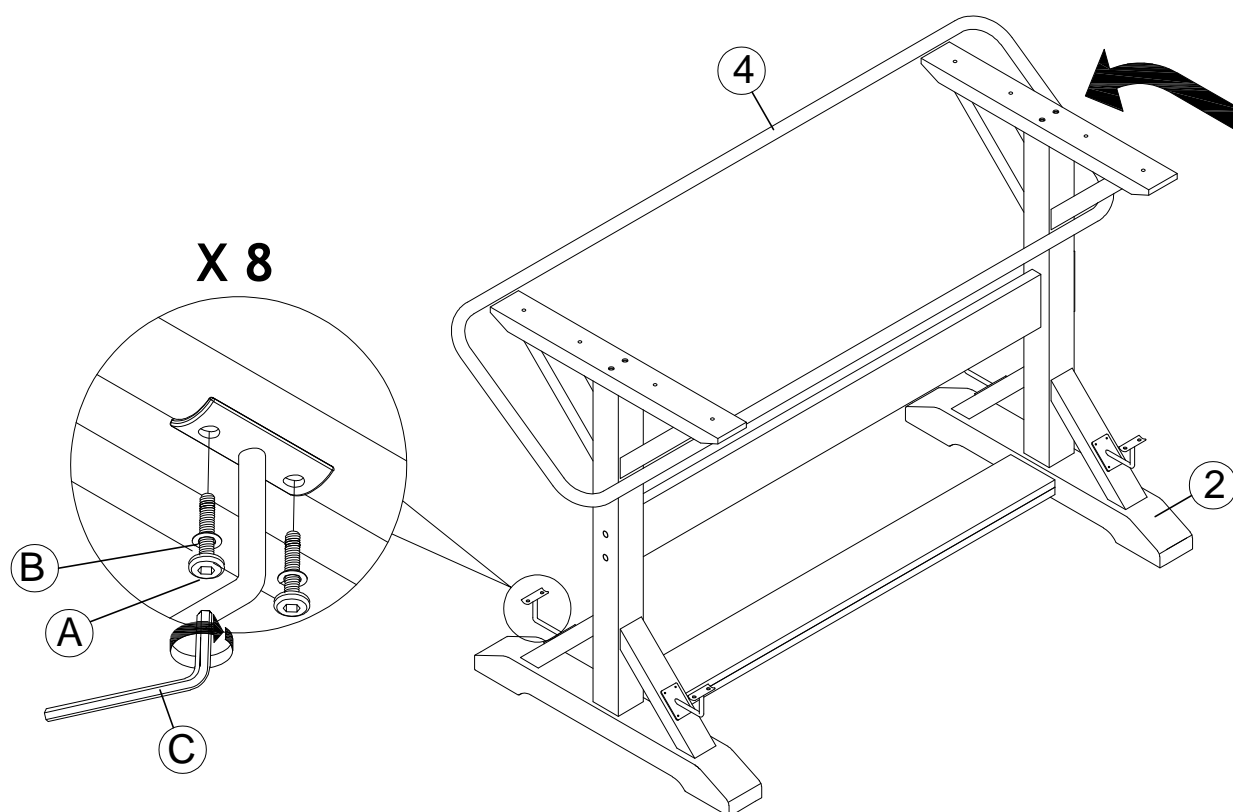

| PARTS LIST | | | |
|------------|-------------------------|---|-------|
| 1 | TABLE TOP |  | 1 PC |
| 2 | TABLE LEG (L/R) |  | 2 PCS |
| 3 | SIDE FRAME WOOD |  | 2 PCS |
| 4 | TABLE METAL RING |  | 1 PC |
| 5 | UPPER STRETCHER (LONG) |  | 1 PC |
| 6 | LOWER STRETCHER (SHORT) |  | 1 PC |

COMPLETE ASSEMBLY

PLACE WOOD PARTS ON A CLEAN NON-ABRASIVE SURFACE

TOOLS REQUIRED (NOT PROVIDED)

Rubber Mallet

PARTS DETAILS

Assembly step

STEP 1

Assemble UPPER STRETCHER & LOWER STRETCHER to TABLE LEG as illustration shown.

STEP 2

Assemble TABLE METAL RING to TABLE LEG as illustration shown.

Assembly step

STEP 3

Assemble TABLE LEG to TABLE TOP as illustration shown.

STEP 4

Assemble SIDE FRAME WOOD to TABLE LEG as illustration shown.