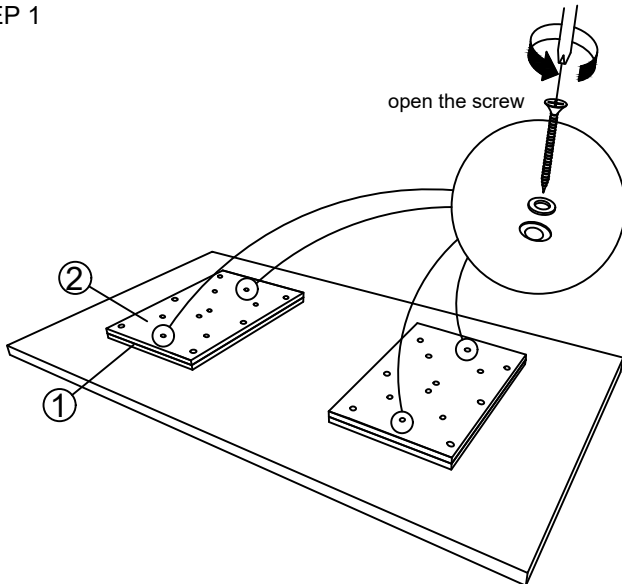

ASSEMBLY INSTRUCTION'S

MODEL : DM26016 MARBLE DINING TABLE

Please follow Assembly Instruction carefully. Step by step.

PART LIST		
1	MARBLE TABLE 	1pc
2	LEG SUPPORT 	2pcs
3	LEG 	4pcs

HARDWARE LIST			
A	JCBC M6X35MM (black)		28pcs
B	SPRING WASHER M6 (black)		28pcs
C	FLAT WASHER M6X19mm (black)		12pcs
D	FLAT WASHER M6X13mm (black)		16pcs
E	ADJUSTABLE M6X20mm (black)		16pcs
F	ALLEN KEY M4 (black)		1pc

STEP 1

STEP 2

STEP 3

COMPLETED
ASSEMBLY