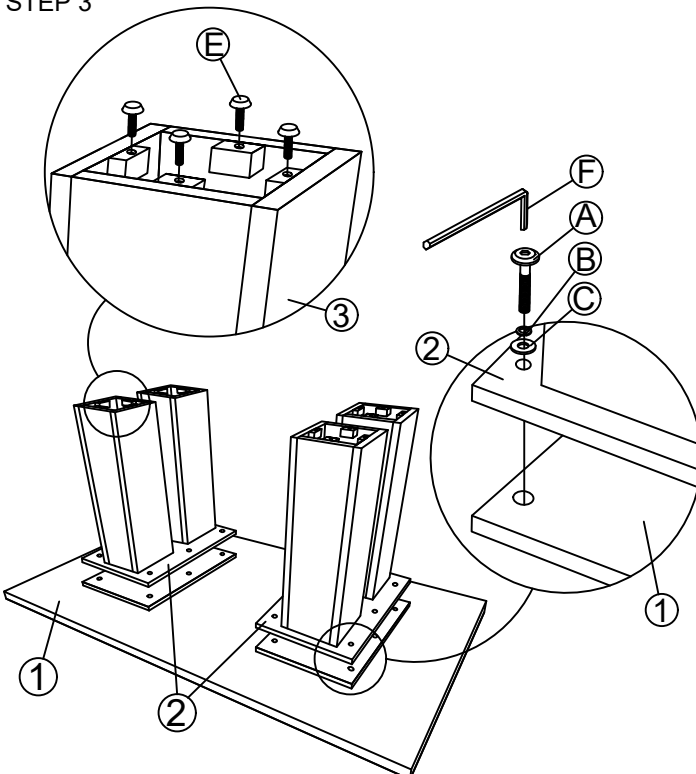

ASSEMBLY INSTRUCTION'S

MODEL : DM26016 MARBLE DINING TABLE

Please follow Assembly Instruction carefully. Step by step.

PART LIST		
1	MARBLE TABLE 	1pc
2	LEG SUPPORT 	2pcs
3	LEG 	4pcs

HARDWARE LIST			
A	JCBC M6X35MM (black)		28pcs
B	SPRING WASHER M6 (black)		28pcs
C	FLAT WASHER M6X19mm (black)		12pcs
D	FLAT WASHER M6X13mm (black)		16pcs
E	ADJUSTABLE M6X20mm (black)		16pcs
F	ALLEN KEY M4 (black)		1pc

STEP 1

STEP 2

STEP 3

COMPLETED
ASSEMBLY