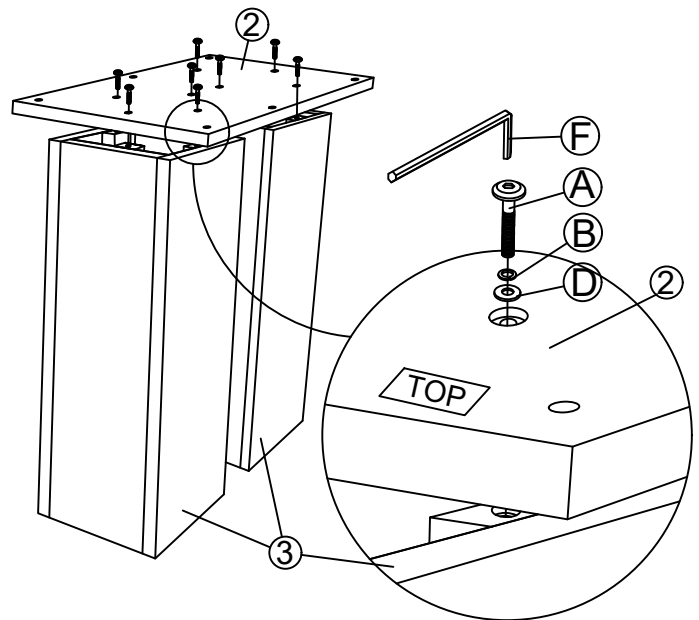

ASSEMBLY INSTRUCTION'S

MODEL : DM26016 MARBLE DINING TABLE

Please follow Assembly Instruction carefully. Step by step.

PART LIST		
1	MARBLE TABLE 	1pc
2	LEG SUPPORT 	2pcs
3	LEG 	4pcs

HARDWARE LIST			
A	JCBC M6X35MM (black)		28pcs
B	SPRING WASHER M6 (black)		28pcs
C	FLAT WASHER M6X19mm (black)		12pcs
D	FLAT WASHER M6X13mm (black)		16pcs
E	ADJUSTABLE M6X20mm (black)		16pcs
F	ALLEN KEY M4 (black)		1pc

STEP 1

STEP 2

STEP 3

COMPLETED
ASSEMBLY