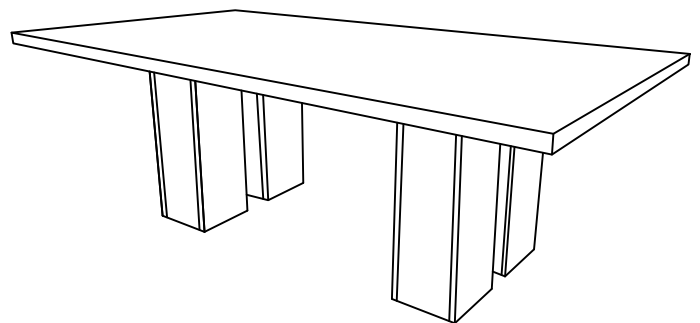

ASSEMBLY INSTRUCTION'S

MODEL : DM26016 MARBLE DINING TABLE

Please follow Assembly Instruction carefully. Step by step.

PART LIST		
1	MARBLE TABLE 	1pc
2	LEG SUPPORT 	2pcs
3	LEG 	4pcs

HARDWARE LIST			
A	JCBC M6X35MM (black)		28pcs
B	SPRING WASHER M6 (black)		28pcs
C	FLAT WASHER M6X19mm (black)		12pcs
D	FLAT WASHER M6X13mm (black)		16pcs
E	ADJUSTABLE M6X20mm (black)		16pcs
F	ALLEN KEY M4 (black)		1pc

STEP 1

STEP 2

STEP 3

COMPLETED
ASSEMBLY