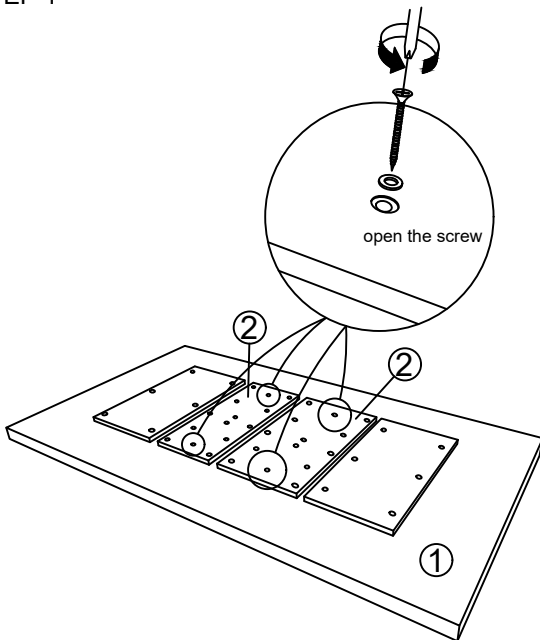

ASSEMBLY INSTRUCTION'S

MODEL : DM26017 MARBLE PUB TABLE

Please follow Assembly Instruction carefully. Step by step.

PART LIST		
1	MARBLE TABLE 	1pc
2	LEG SUPPORT 	2pcs
3	LEG 	4pcs

HARDWARE LIST			
A	JCBC M6X35MM (black)		28pcs
B	SPRING WASHER M6 (black)		28pcs
C	FLAT WASHER M6X19mm (black)		12pcs
D	FLAT WASHER M6X13mm (black)		16pcs
E	ADJUSTABLE M6X20mm (black)		16pcs
F	ALLEN KEY M4 (black)		1pc

STEP 1

STEP 2

STEP 3

COMPLETED
ASSEMBLY