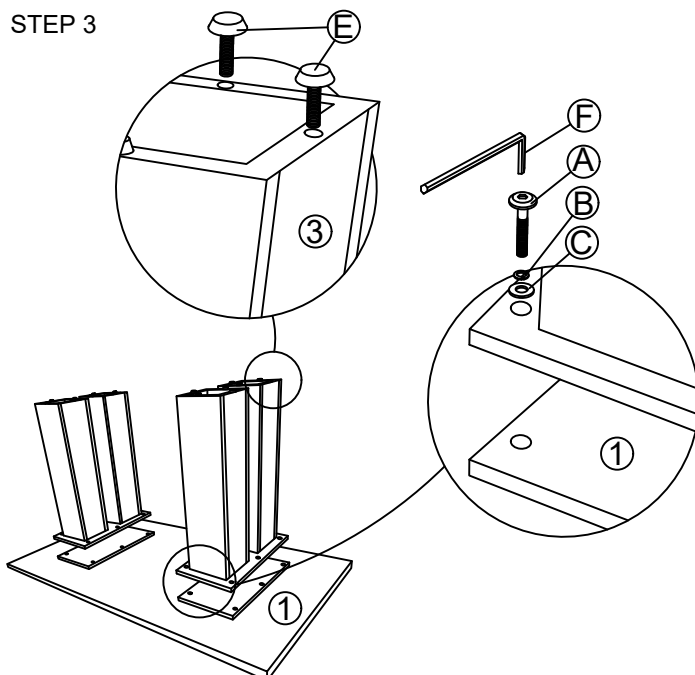

ASSEMBLY INSTRUCTION'S

MODEL : DM26017 MARBLE PUB TABLE

Please follow Assembly Instruction carefully. Step by step.

PART LIST		
1	MARBLE TABLE 	1pc
2	LEG SUPPORT 	2pcs
3	LEG 	4pcs

HARDWARE LIST			
A	JCBC M6X35MM (black)		28pcs
B	SPRING WASHER M6 (black)		28pcs
C	FLAT WASHER M6X19mm (black)		12pcs
D	FLAT WASHER M6X13mm (black)		16pcs
E	ADJUSTABLE M6X20mm (black)		16pcs
F	ALLEN KEY M4 (black)		1pc

STEP 1

STEP 2

STEP 3

COMPLETED
ASSEMBLY