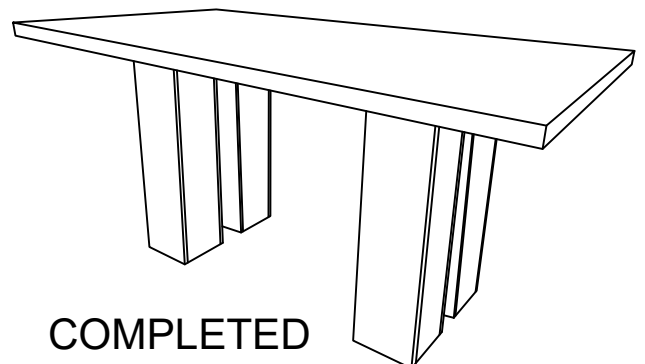

ASSEMBLY INSTRUCTION'S

MODEL : DM26017 MARBLE PUB TABLE

Please follow Assembly Instruction carefully. Step by step.

PART LIST		
1	MARBLE TABLE 	1pc
2	LEG SUPPORT 	2pcs
3	LEG 	4pcs

HARDWARE LIST			
A	JCBC M6X35MM (black)		28pcs
B	SPRING WASHER M6 (black)		28pcs
C	FLAT WASHER M6X19mm (black)		12pcs
D	FLAT WASHER M6X13mm (black)		16pcs
E	ADJUSTABLE M6X20mm (black)		16pcs
F	ALLEN KEY M4 (black)		1pc

STEP 1

STEP 2

STEP 3

COMPLETED
ASSEMBLY