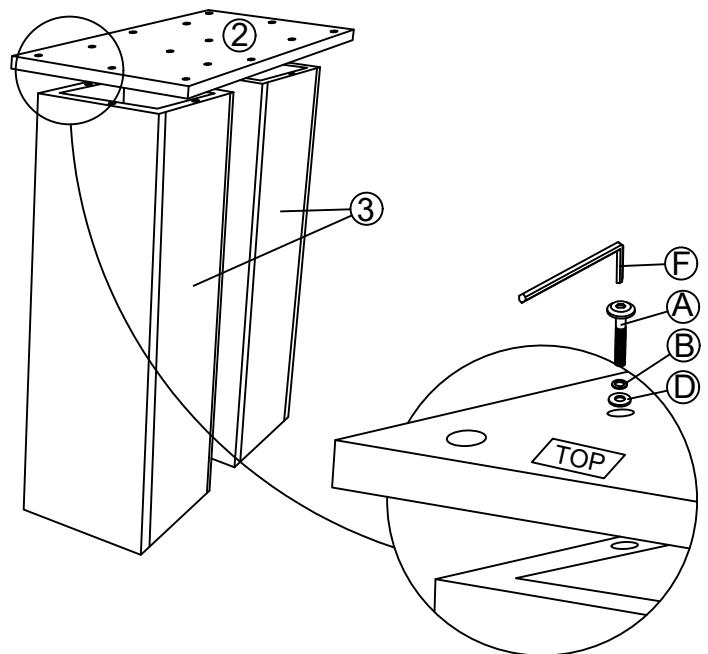

ASSEMBLY INSTRUCTION'S

MODEL : DM26017 MARBLE PUB TABLE

Please follow Assembly Instruction carefully. Step by step.

PART LIST		
1	MARBLE TABLE 	1pc
2	LEG SUPPORT 	2pcs
3	LEG 	4pcs

HARDWARE LIST			
A	JCBC M6X35MM (black)		28pcs
B	SPRING WASHER M6 (black)		28pcs
C	FLAT WASHER M6X19mm (black)		12pcs
D	FLAT WASHER M6X13mm (black)		16pcs
E	ADJUSTABLE M6X20mm (black)		16pcs
F	ALLEN KEY M4 (black)		1pc

STEP 1

STEP 2

STEP 3

COMPLETED
ASSEMBLY