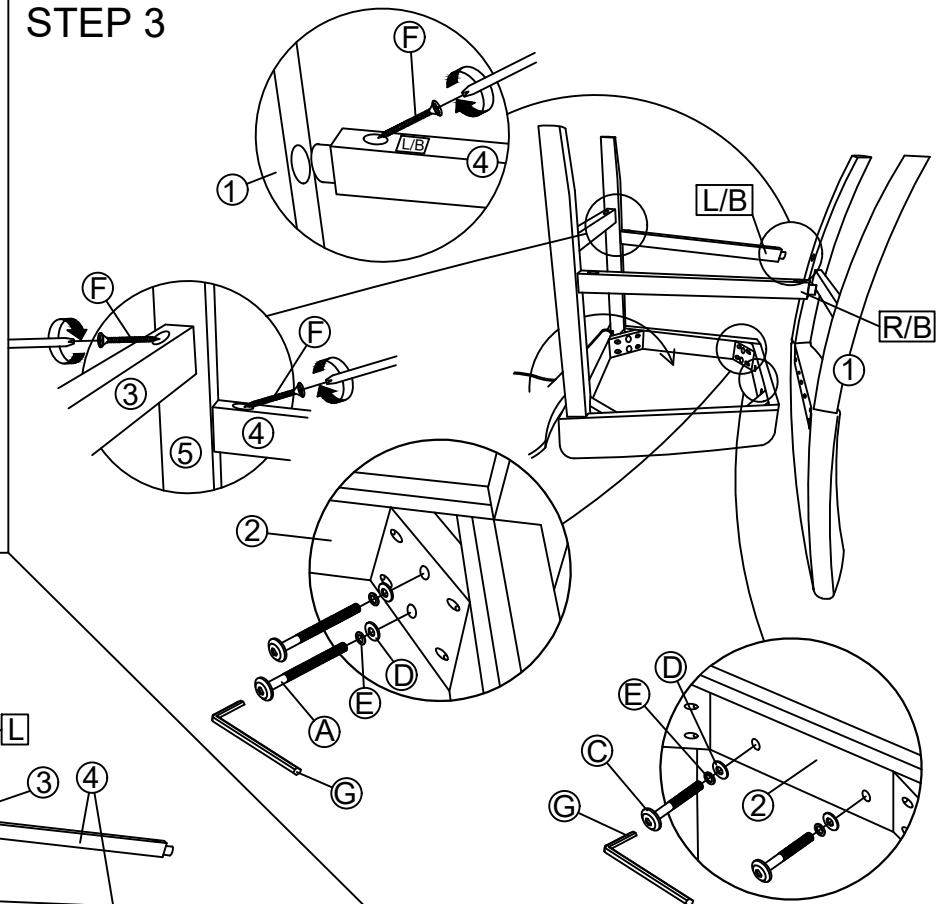

# ASSEMBLY INSTRUCTION'S

MODEL : DM26017 PUB CHAIR

Please follow Assembly Instruction carefully. Step by step.

PART LIST			
1	CHAIR BACK		1pc
2	SEAT		1pc
3	FRONT STRETCHER		1pc
4	SIDE STRETCHER (L/B & R/B)		2pcs
5	FRONT LEG (L/R)		2pcs

HARDWARE LIST			
A	JCBC M6X80MM		4pcs
B	JCBC M6X60MM		4pcs
C	JCBC M6X40MM		2pcs
D	FLAT WASHER M6X19MM		10pcs
E	SPRING WASHER M6		10pcs
F	CSK M4x38		6pcs
G	ALLEN KEY M4		1pc
H	DOWEL 10X30mm		1pc

\* Screw Driver Not Provided.

## STEP 1

## STEP 3