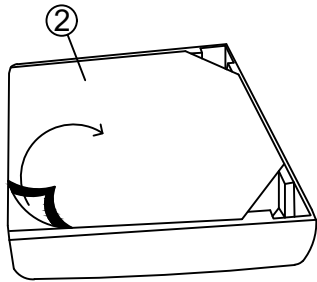

ASSEMBLY INSTRUCTION'S

MODEL : DM26017 PUB CHAIR

Please follow Assembly Instruction carefully. Step by step.

PART LIST			
1	CHAIR BACK		1pc
2	SEAT		1pc
3	FRONT STRETCHER		1pc
4	SIDE STRETCHER (L/B & R/B)		2pcs
5	FRONT LEG (L/R)		2pcs

HARDWARE LIST			
A	JCBC M6X80MM		4pcs
B	JCBC M6X60MM		4pcs
C	JCBC M6X40MM		2pcs
D	FLAT WASHER M6X19MM		10pcs
E	SPRING WASHER M6		10pcs
F	CSK M4x38		6pcs
G	ALLEN KEY M4		1pc
H	DOWEL 10X30mm		1pc

* Screw Driver Not Provided.

STEP 1