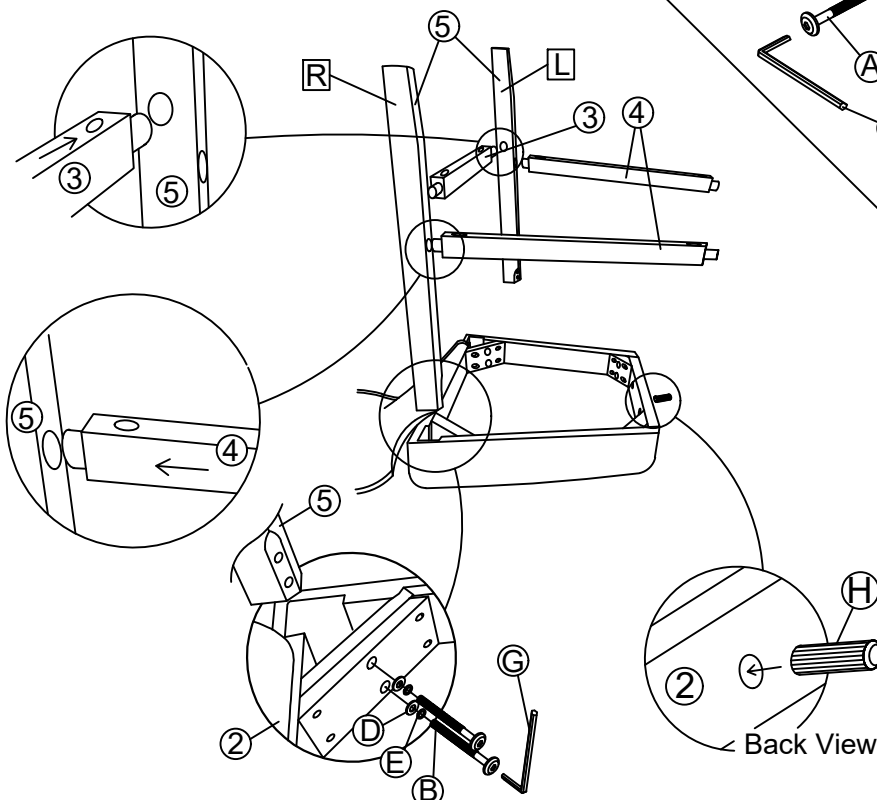

ASSEMBLY INSTRUCTION'S

MODEL : DM26017 PUB CHAIR

Please follow Assembly Instruction carefully. Step by step.

PART LIST			
1	CHAIR BACK		1pc
2	SEAT		1pc
3	FRONT STRETCHER		1pc
4	SIDE STRETCHER (L/B & R/B)		2pcs
5	FRONT LEG (L/R)		2pcs

HARDWARE LIST			
A	JCBC M6X80MM		4pcs
B	JCBC M6X60MM		4pcs
C	JCBC M6X40MM		2pcs
D	FLAT WASHER M6X19MM		10pcs
E	SPRING WASHER M6		10pcs
F	CSK M4x38		6pcs
G	ALLEN KEY M4		1pc
H	DOWEL 10X30mm		1pc

* Screw Driver Not Provided.

STEP 1

STEP 3

STEP 2

COMPLETED ASSEMBLY