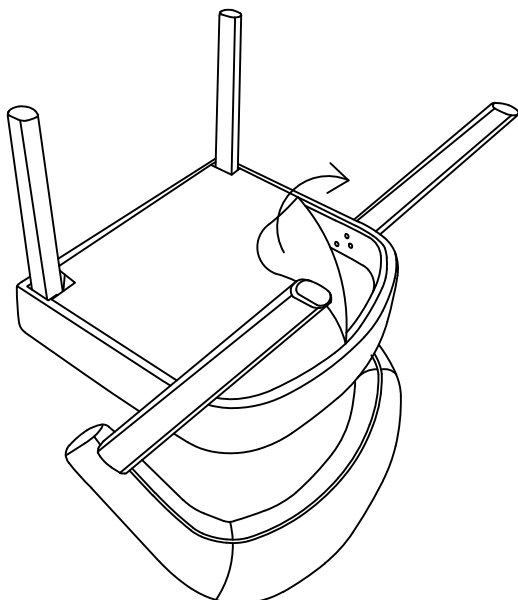

ASSEMBLY INSTRUCTION'S

MODEL : DM26019 DINING CAHIR

Please follow Assembly Instruction carefully. Step by step.

PART LIST		
1	BACKREST	1pc
2	CUSHION	1pc
3	LEGS	2pcs

HARDWARE LIST			
A	JCBC M6X50MM		10pcs
B	SPRING WASHER M6		10pcs
C	FLAT WASHER M6X19MM		10pcs
D	ALLEN KEY M4X100MM		1pc

STEP 1

STEP 2

STEP 3

COMPLETED
ASSEMBLY