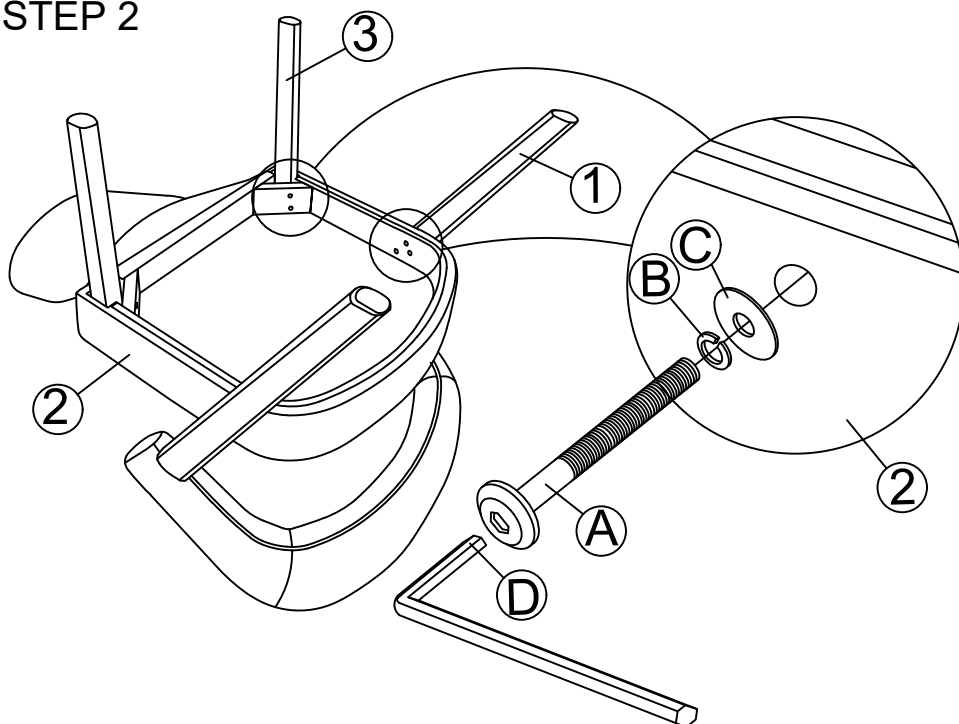

ASSEMBLY INSTRUCTION'S

MODEL : DM26019 DINING CAHIR

Please follow Assembly Instruction carefully. Step by step.

PART LIST		
1	BACKREST	1pc
2	CUSHION	1pc
3	LEGS	2pcs

HARDWARE LIST			
A	JCBC M6X50MM		10pcs
B	SPRING WASHER M6		10pcs
C	FLAT WASHER M6X19MM		10pcs
D	ALLEN KEY M4X100MM		1pc

STEP 1

STEP 2

STEP 3

COMPLETED
ASSEMBLY