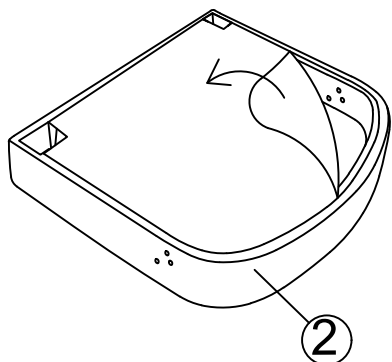

ASSEMBLY INSTRUCTION'S

MODEL : DM26019 DINING CAHIR

Please follow Assembly Instruction carefully. Step by step.

PART LIST		
1	BACKREST	1pc
2	CUSHION	1pc
3	LEGS	2pcs

HARDWARE LIST			
A	JCBC M6X50MM		10pcs
B	SPRING WASHER M6		10pcs
C	FLAT WASHER M6X19MM		10pcs
D	ALLEN KEY M4X100MM		1pc

STEP 1