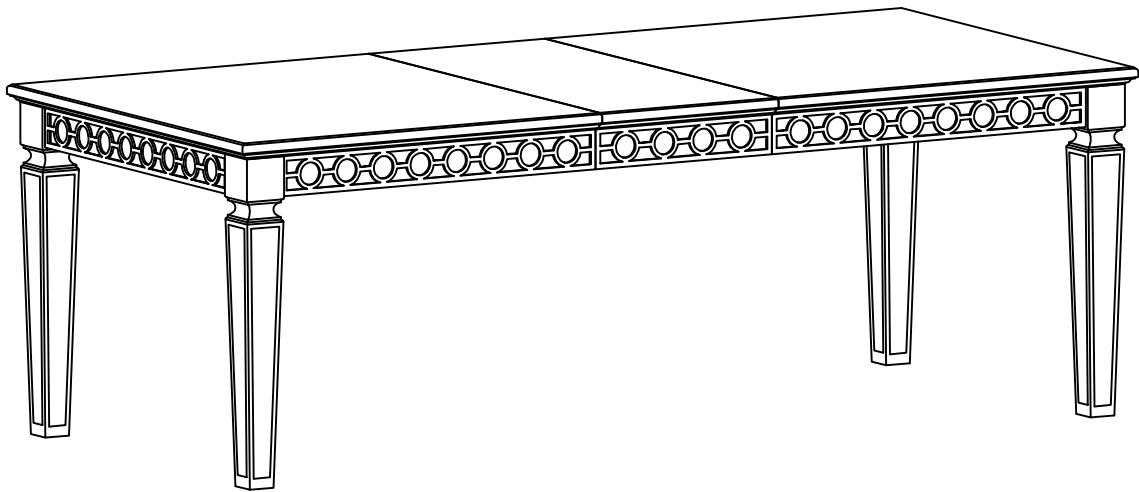

MOLLAI
COLLECTION

#DV3238-T

DINING TABLE

ASSEMBLY INSTRUCTIONS

ASSEMBLY TIPS:

- 1.Remove hardware from box and sort by size.
- 2.Please check to see that all hardware and parts are present prior to start of assembly.
- 3.Please follow attached instructions in the same sequence as numbered to assure fast & easy assembly.

Warning!

1. Don't attempt to repair or modify parts that are broken or defective. Please contact the store immediately.
2. This product is for home use only and not intended for commercial establishment.

PARTS IDENTIFICATION

A		Table top	1PC
B		Table Leaf	1PC
C		Table Leg	4PCS

HARDWARE IDENTIFICATION

1		Bolt	8PCS
2		Lock washer	8PCS
3		Flat washer	8PCS
4		Allen wrench	1PC