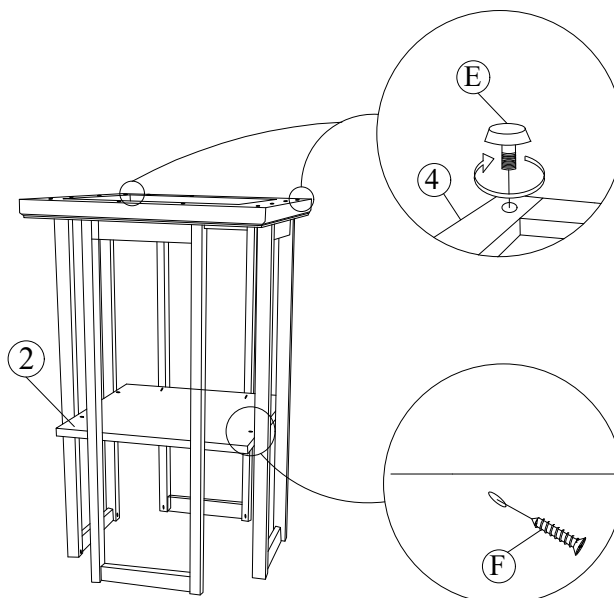

ASSEMBLY INSTRUCTION

MODEL: DM23564/DM23664 PUB TABLE

Before you begin, please follow Assembly Instruction carefully. Then follow them step by step.

HARDWARE LIST

A	JCBC M6 x 50mm		8pcs
B	Spring Washer M6		8pcs
C	Flat Washer M6		8pcs
D	Wood Dowel 10mm x 30mm		4pcs
E	Adjuster		4pcs
F	CSK M4 x 32mm		16pcs
G	M4 Allen Key		1pc

PART LIST

1		1pc	2		1pc
3		4pcs	4		1pc

STEP 1

STEP 2

STEP 3

FULLY SET