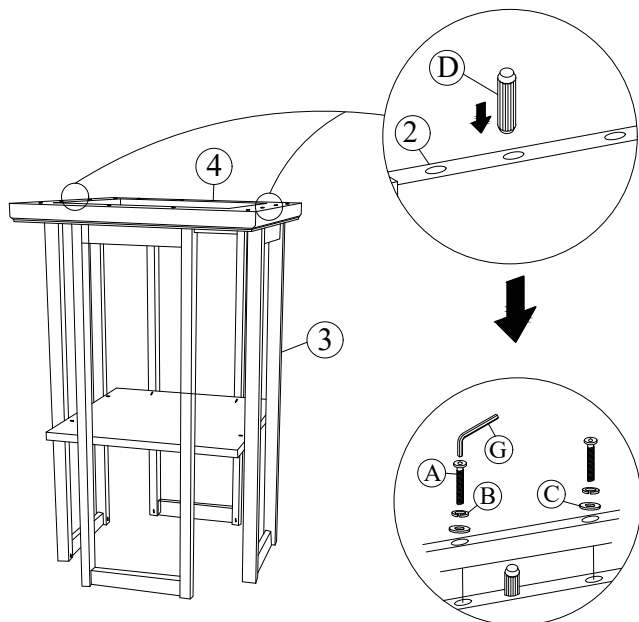

ASSEMBLY INSTRUCTION

MODEL: DM23564/DM23664 PUB TABLE

Before you begin, please follow Assembly Instruction carefully. Then follow them step by step.

HARDWARE LIST

A	JCBC M6 x 50mm		8pcs
B	Spring Washer M6		8pcs
C	Flat Washer M6		8pcs
D	Wood Dowel 10mm x 30mm		4pcs
E	Adjuster		4pcs
F	CSK M4 x 32mm		16pcs
G	M4 Allen Key		1pc

PART LIST

1		1pc	2		1pc
3		4pcs	4		1pc

STEP 1