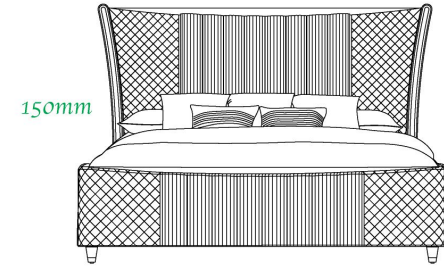

CUSTOMER	CHEN FENG ENTERPRISE SDN. BHD.
M/CARD NO.	CHF-25-0262-01
DESCRIPTION	3752 QUEEN EAR PANEL - BEL - BLACK
B/QUALITY	K150 M120 M120 M120 K150-BA/F

DATE	02-12-2025
TYPE	FPF(R)
JOINT	NIL
SCALE	8%

DESIGNED BY	APPROVED BY	APPROVED BY
GRAPHIC	SALES CO.	CUSTOMER

YELLOW	BLUE	BLACK 100

(ED:330 X 215 X 1570MM)

P.O. NO.	ITEM	QTY	DEL. DATE
2512-010	2	72	

bel FURNITURE
HOUSTON, TX

15mm **BM25658-KQHB/WG**

8mm **KING & QUEEN
HEADBOARD WINGS**
COLOUR : VELVET BLACK
PO# : CF-BEL-024

lowest price period. 44mm

bel FURNITURE | lowest price period. | BELFURNITURE.COM | lowest price period. 48mm

MODEL : BM25658-KQHB/WG 20mm

PO# : CF-BEL-024 10mm
DESCRIPTION : KING & QUEEN HEADBOARD WINGS
COLOUR : VELVET BLACK
QTY : 1 SET/CTN
CTN NO : 4 OF 4
G.W. : 45.19LBS 10mm
MADE IN MALAYSIA

MODEL : BM25658-KQHB/WG 25mm

PO# : CF-BEL-024
DESCRIPTION : KING & QUEEN HEADBOARD WINGS
COLOUR : VELVET BLACK
QTY : 1 SET/CTN

CTN NO : 4 OF 4
G.W. : 45.19LBS
MADE IN MALAYSIA

100 x 70mm

Made Exclusively For BEL FURNITURE
DATE: 12 / 2025
Compliant with USA EPA TSCA Title VI and
California 93120 Phase 2 for Formaldehyde

100 x 70mm

ITEM : BM25658-KQHB/WG
DESCRIPTION : KING & QUEEN
HEADBOARD WINGS
COLOR : VELVET BLACK
BARCODE : BED 30900

BARCODE TYPE: CODE -39
90X25MM

100 x 100mm

MOLLAI COLLECTIONS
ITEM : BM25658-KQHB/WG
DESCRIPTION : KING & QUEEN
HEADBOARD WINGS
COLOR : VELVET BLACK
BARCODE : BED 30900

BARCODE TYPE: CODE -39
90X25MM

100mm **Mollai**
COLLECTION