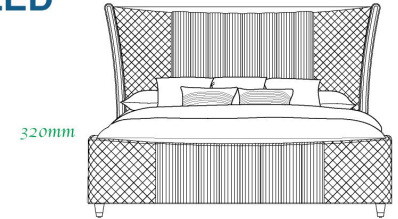

bel FURNITURE HOUSTON, TX

MODEL : BM25658-KHB/LED

PO# : CF-BEL-024
DESCRIPTION : KING HEADBOARD W/LED
COLOUR : VELVET BLACK
QTY : 1 SET/CTN
CTN NO : 1 OF 4
G.W. : 114.64LBS
MADE IN MALAYSIA

100x70mm

Made Exclusively For BEL FURNITURE
DATE: 12 / 2025
Compliant with USA EPA TSCA Title VI and
California 93120 Phase 2 for Formaldehyde

125mm **Mollai**
COLLECTION

23mm **BACK**
23mm **FRONT**