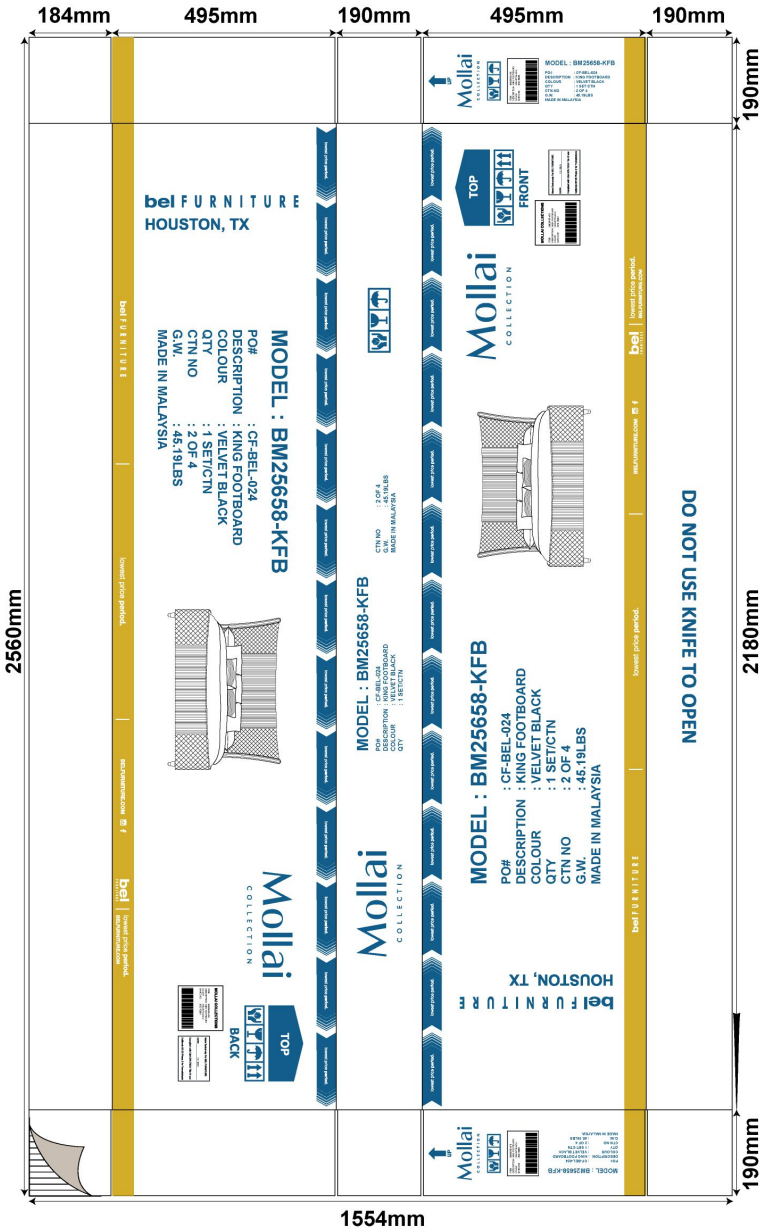

CUSTOMER	CHEN FENG ENTERPRISE SDN. BHD.
M/CARD NO.	CHF-25-0267-01
DESCRIPTION	3752 KING BED FOOTBOARD - BEL (BLACK)
B/QUALITY	K150 M120 M120 M120 K150-BA/F

DATE	02-12-2025
TYPE	FPF(R)
JOINT	NIL
SCALE	6%

DESIGNED BY	APPROVED BY	APPROVED BY
GRAPHIC	SALES CO.	CUSTOMER

YELLOW	BLUE	BLACK 100

(ED:495*190*2180MM)

P.O. NO.	ITEM	QTY	DEL. DATE
2512-010	7	52