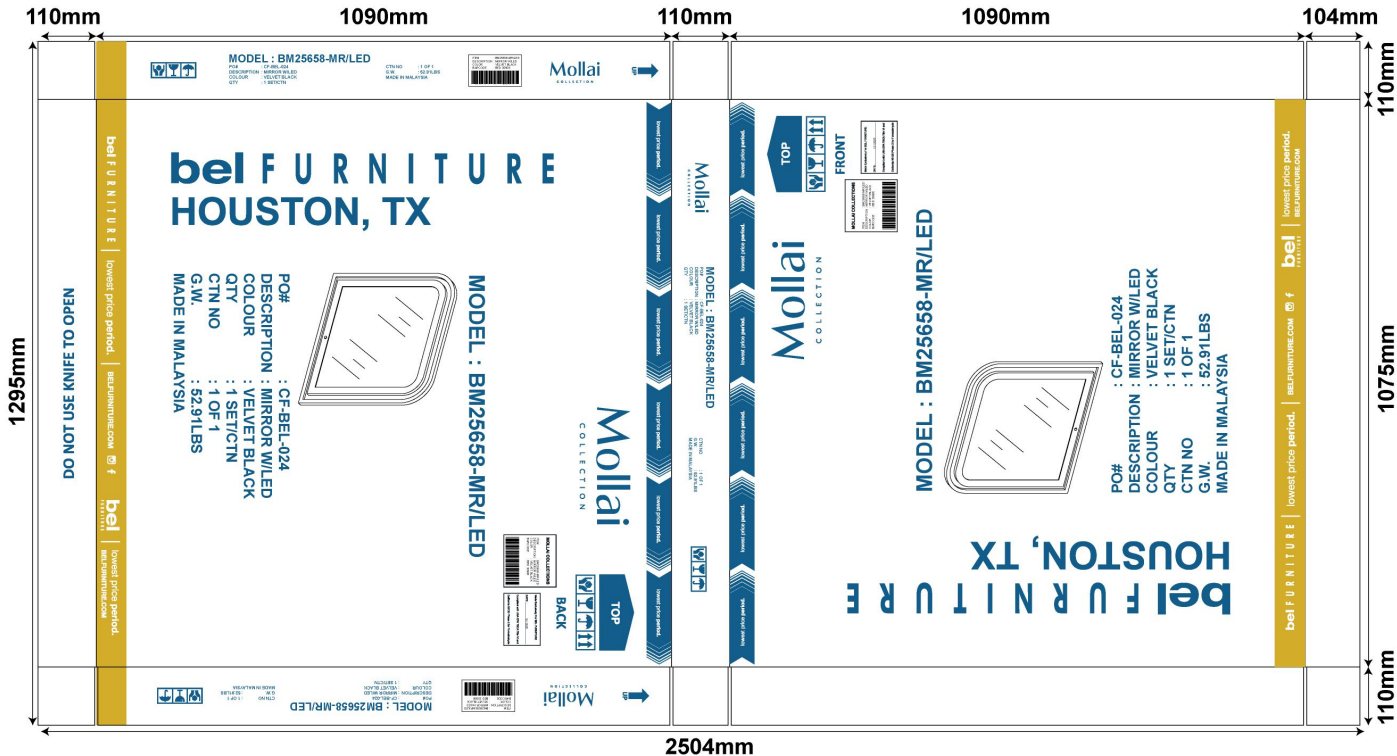

CUSTOMER	CHEN FENG ENTERPRISE SDN. BHD.
M/CARD NO.	CHF-25-0272-01
DESCRIPTION	3752 MIRROR - (BEL) BLACK
B/QUALITY	K150 M120 M120 M120 K150-BA/F

DATE	02-12-2025
TYPE	FPF
JOINT	NIL
SCALE	7%

DESIGNED BY	APPROVED BY	APPROVED BY
GRAPHIC	SALES CO.	CUSTOMER

YELLOW	BLUE	BLACK 100

(ED:1090 X 110 X 1075MM)

P.O. NO.	ITEM	QTY	DEL. DATE
2512-010	12	124	

100 x 70mm

Made Exclusively For BEL FURNITURE

DATE: 12 / 2025

Compliant with USA EPA TSCA Title VI and California 93120 Phase 2 for Formaldehyde

95/40mm

Mollai
COLLECTION

100 x 60mm

4mm

ITEM : BM25658-MR/LED
DESCRIPTION : MIRROR W/LED
COLOR : VELVET BLACK
BARCODE : BED 30906

100 x 100mm

MOLLAI COLLECTIONS

ITEM : BM25658-MR/LED
DESCRIPTION : MIRROR W/LED
COLOR : VELVET BLACK
BARCODE : BED 30906

BARCODE TYPE: CODE -39 90X25MM

BARCODE TYPE: CODE -39 90X25MM

60mm

52mm

bel FURNITURE HOUSTON, TX

MODEL : BM25658-MR/LED 15mm

PO# : CF-BEL-024 6mm
DESCRIPTION : MIRROR W/LED
COLOUR : VELVET BLACK
QTY : 1 SET/CTN

CTN NO : 1 OF 1
G.W. : 52.91LBS
MADE IN MALAYSIA

30mm