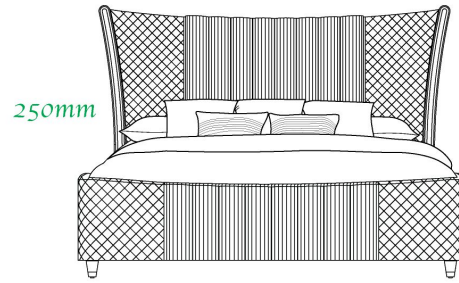

CUSTOMER	CHEN FENG ENTERPRISE SDN. BHD.
M/CARD NO.	CHF-25-0263-01
DESCRIPTION	3752 QUEEN BED FOOTBOARD - BEL (BLACK)
B/QUALITY	K150 M120 M120 M120 K150-BA/F

DATE	02-12-2025
TYPE	FPF(R)
JOINT	NIL
SCALE	7%

DESIGNED BY	APPROVED BY	APPROVED BY
GRAPHIC	SALES CO.	CUSTOMER

YELLOW	BLUE	BLACK 100

(ED:495*190*1780MM)

P.O. NO.	ITEM	QTY	DEL. DATE
2512-010	2	72	

100 x 70mm

Made Exclusively For BEL FURNITURE

DATE: 12 / 2025

Compliant with USA EPA TSCA Title VI and

California 93120 Phase 2 for Formaldehyde

100 x 100mm

MOLLAI COLLECTIONS

ITEM : BM25658-QFB
DESCRIPTION : QUEEN FOOTBOARD
COLOR : VELVET BLACK
BARCODE : BED 30904

BARCODE TYPE: CODE -39
90X25MM

100 x 70mm

ITEM : BM25658-QFB
DESCRIPTION : QUEEN FOOTBOARD
COLOR : VELVET BLACK
BARCODE : BED 30904
BARCODE TYPE: CODE -39
90X25MM

28mm **bel FURNITURE**

25mm **HOUSTON, TX**

10mm **MODEL : BM25658-QFB**

6mm **PO# : CF-BEL-024**
DESCRIPTION : QUEEN FOOTBOARD
COLOUR : VELVET BLACK
QTY : 1 SET/CTN
CTN NO : 2 OF 4
G.W. : 35.27LBS
MADE IN MALAYSIA

100mm **Mollai**

COLLECTION

FRONT TOP

BACK

50mm **UP**

30mm **DO NOT USE KNIFE TO OPEN**

lowest price period. lowest price period. lowest price period. lowest price period. 41mm

bel FURNITURE | lowest price period. | BELFURNITURE.COM | **bel** | lowest price period. | BELFURNITURE.COM 48mm

MODEL : BM25658-QFB 35mm

PO# : CF-BEL-024 20mm
DESCRIPTION : QUEEN FOOTBOARD
COLOUR : VELVET BLACK
QTY : 1 SET/CTN
CTN NO : 2 OF 4
G.W. : 35.27LBS 10mm
MADE IN MALAYSIA

30mm

MODEL : BM25658-QFB 25mm

PO# : CF-BEL-024
DESCRIPTION : QUEEN FOOTBOARD
COLOUR : VELVET BLACK
QTY : 1 SET/CTN

CTN NO : 2 OF 4
G.W. : 35.27LBS
MADE IN MALAYSIA