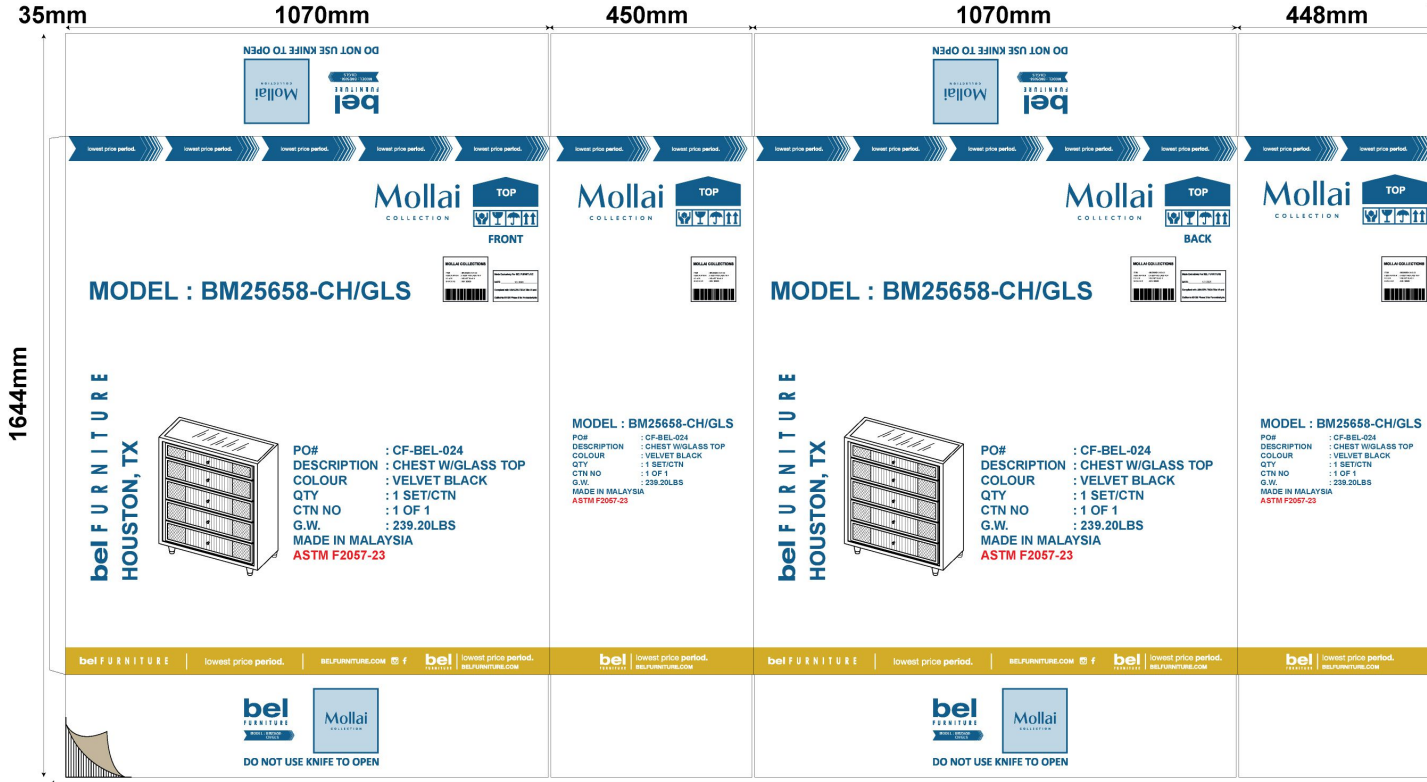

CUSTOMER	CHEN FENG ENTERPRISE SDN. BHD.
M/CARD NO.	CHF-25-0270-01
DESCRIPTION	3752 CHEST - BEL BLACK
B/QUALITY	K150 M120 M120 M120 K150-BA/F

DATE	02-12-2025
TYPE	RSC
JOINT	GLUE
SCALE	6%

DESIGNED BY	APPROVED BY	APPROVED BY
GRAPHIC	SALES CO.	CUSTOMER

YELLOW	BLUE	RED	BLACK 100

(ED:1070 X 450 X 1190MM)

P.O. NO.	ITEM	QTY	DEL. DATE
2512-010	10	56