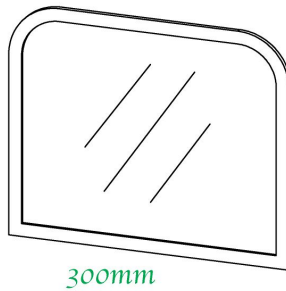

CUSTOMER	CHEN FENG ENTERPRISE SDN. BHD.
M/CARD NO.	CHF-25-0272-01
DESCRIPTION	3752 MIRROR - (BEL) BLACK
B/QUALITY	K150 M120 M120 M120 K150-BA/F

DATE	02-12-2025
TYPE	FPF
JOINT	NIL
SCALE	7%

DESIGNED BY	APPROVED BY	APPROVED BY
GRAPHIC	SALES CO.	CUSTOMER

YELLOW	BLUE	BLACK 100

(ED:1090 X 110 X 1075MM)

P.O. NO.	ITEM	QTY	DEL. DATE
2512-010	12	124	

100 x 70mm

Made Exclusively For BEL FURNITURE

DATE: 12 / 2025

Compliant with USA EPA TSCA Title VI and California 93120 Phase 2 for Formaldehyde

95/40mm

Mollai
COLLECTION

100 x 60mm

4mm

ITEM : BM25658-MR/LED
DESCRIPTION : MIRROR W/LED
COLOR : VELVET BLACK
BARCODE : BED 30906

100 x 100mm

MOLLAI COLLECTIONS

ITEM : BM25658-MR/LED
DESCRIPTION : MIRROR W/LED
COLOR : VELVET BLACK
BARCODE : BED 30906

BARCODE TYPE: CODE -39 90X25MM

BARCODE TYPE: CODE -39 90X25MM

60mm

52mm

bel FURNITURE HOUSTON, TX

MODEL : BM25658-MR/LED 15mm

PO# : CF-BEL-024 6mm
DESCRIPTION : MIRROR W/LED
COLOUR : VELVET BLACK
QTY : 1 SET/CTN

CTN NO : 1 OF 1
G.W. : 52.91LBS
MADE IN MALAYSIA

30mm

20mm

PO# : CF-BEL-024
DESCRIPTION : MIRROR W/LED
COLOUR : VELVET BLACK
QTY : 1 SET/CTN
CTN NO : 1 OF 1
G.W. : 52.91LBS
MADE IN MALAYSIA

BACK 18mm
FRONT 18mm

47mm

20mm DO NOT USE KNIFE TO OPEN

57mm

bel FURNITURE | lowest price period. | BELFURNITURE.COM

lowest price period. | BELFURNITURE.COM

30mm **MODEL : BM25658-MR/LED**