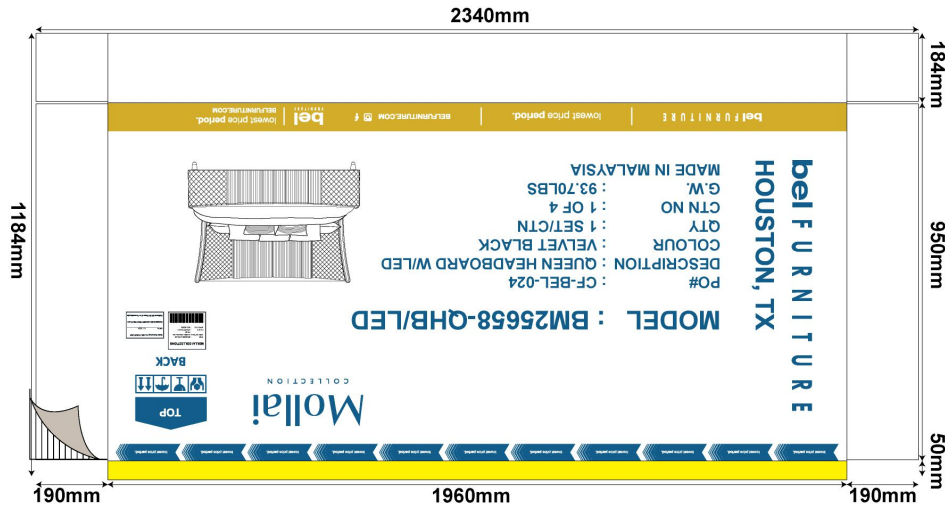

DESIGNED BY	APPROVED BY	APPROVED BY
GRAPHIC	SALES CO.	CUSTOMER

YELLOW	BLUE	BLACK 100

(ED:950 X 190 X 1960MM)

P.O. NO.	ITEM	QTY	DEL. DATE
2512-010	1	72	

bel FURNITURE HOUSTON, TX

**MODEL : BM25658-QHB/LED**