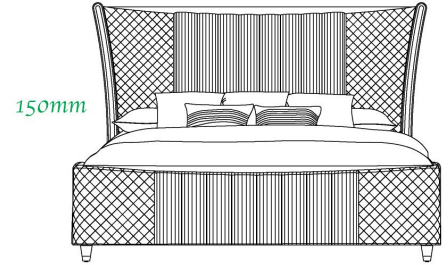

CUSTOMER	CHEN FENG ENTERPRISE SDN. BHD.
M/CARD NO.	CHF-25-0268-01
DESCRIPTION	3752 KING SIDE RAIL - BEL - BLACK
B/QUALITY	K150 M120 M120 M120 K150-BA/F

DATE	02-12-2025
TYPE	FPF(R)
JOINT	NIL
SCALE	8%

DESIGNED BY	APPROVED BY	APPROVED BY
GRAPHIC	SALES CO.	CUSTOMER

YELLOW	BLUE	BLACK 100

(ED:310 X 165 X 2220MM)

P.O. NO.	ITEM	QTY	DEL. DATE
2512-010	8	52	

bel FURNITURE
HOUSTON, TX

15mm **BM25658-KRLS**
8mm KING RAIL & SLATS
COLOUR : VELVET BLACK
PO# : CF-BEL-024

lowest price period. 43mm

bel FURNITURE | lowest price period. | BELFURNITURE.COM | lowest price period. 48mm

MODEL : BM25658-KRLS 30mm

PO# : CF-BEL-024
DESCRIPTION : KING RAIL & SLATS 12mm
COLOUR : VELVET BLACK
QTY : 1 SET/CTN
CTN NO : 3 OF 4
G.W. : 91.49LBS
MADE IN MALAYSIA

MODEL : BM25658-KRLS 25mm

PO# : CF-BEL-024
DESCRIPTION : KING RAIL & SLATS
COLOUR : VELVET BLACK
QTY : 1 SET/CTN

100 x 70mm

Made Exclusively For BEL FURNITURE

DATE: 12 / 2025

Compliant with USA EPA TSCA Title VI and California 93120 Phase 2 for Formaldehyde

100 x 70mm

ITEM : BM25658-KRLS
DESCRIPTION : KING RAIL & SLATS
COLOR : VELVET BLACK
BARCODE : BED 30902
BARCODE TYPE: CODE -39 90X25MM

100 x 100mm

MOLLAI COLLECTIONS

ITEM : BM25658-KRLS
DESCRIPTION : KING RAIL & SLATS
COLOR : VELVET BLACK
BARCODE : BED 30902

BARCODE TYPE: CODE -39 90X25MM

100mm **Mollai**
COLLECTION

50mm

TOP

UP

30mm **DO NOT USE KNIFE TO OPEN**