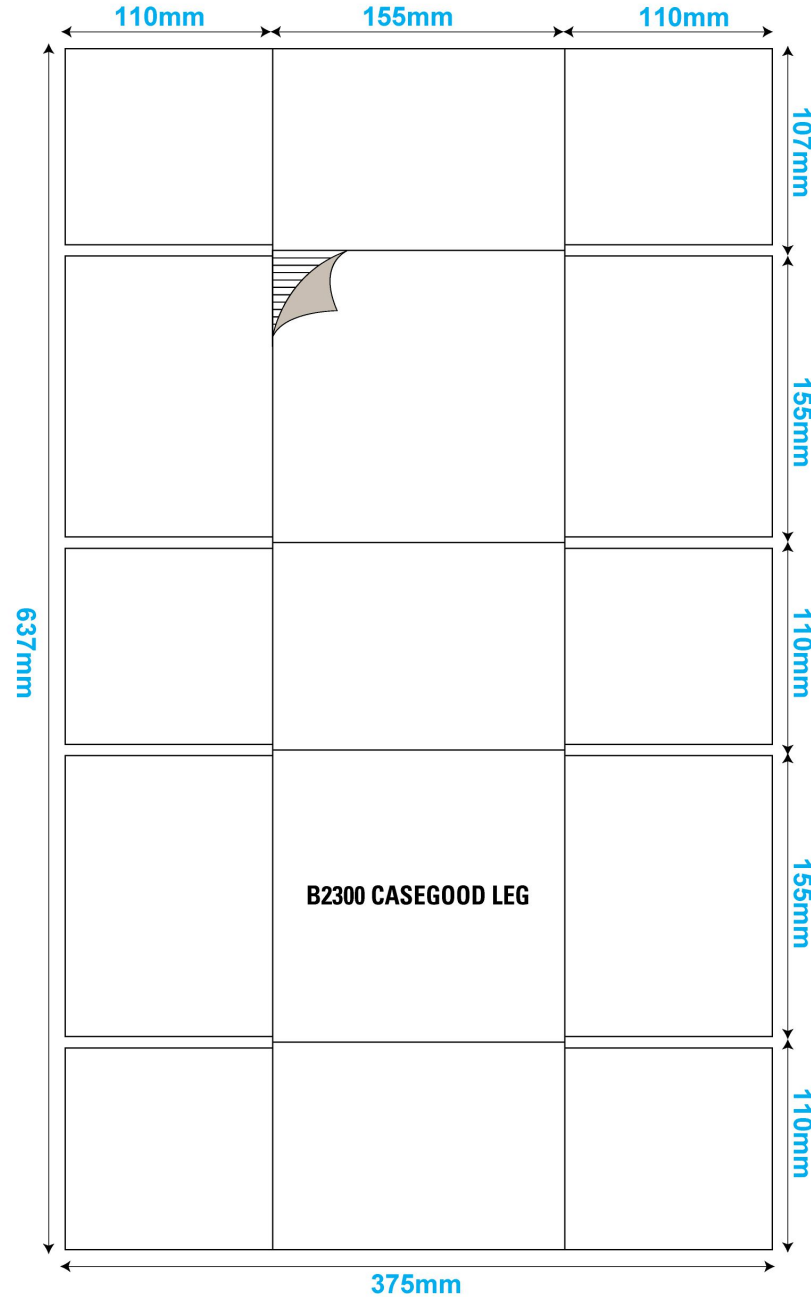

CUSTOMER	CHEN FENG ENTERPRISE SDN. BHD.	DATE	02-12-2025
M/CARD NO.	CHF-25-0274-01	TYPE	FPF
DESCRIPTION	3752 CASEGOOD LEG (BEL) - BLACK	JOINT	NIL
B/QUALITY	T150 M120 M120-B/F	SCALE	25%

DESIGNED BY	APPROVED BY	APPROVED BY
GRAPHIC	SALES CO.	CUSTOMER

BLACK 100			

P.O. NO.	ITEM	QTY	DEL. DATE
2512-010	14	328	

B2300 CASEGOOD LEG 10mm