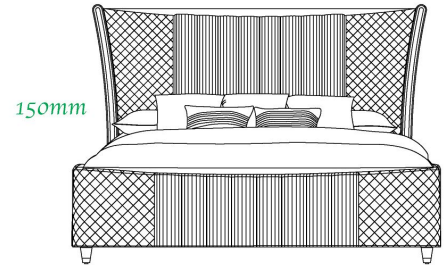

CUSTOMER	CHEN FENG ENTERPRISE SDN. BHD.
M/CARD NO.	CHF-25-0264-01
DESCRIPTION	3752 QUEEN SIDE RAIL - BEL - BLACK
B/QUALITY	K150 M120 M120 M120 K150-BA/F

DATE	02-12-2025
TYPE	FPF(R)
JOINT	NIL
SCALE	8%

DESIGNED BY	APPROVED BY	APPROVED BY
GRAPHIC	SALES CO.	CUSTOMER

YELLOW	BLUE	BLACK 100

(ED:310 X 165 X 2220MM)

P.O. NO.	ITEM	QTY	DEL. DATE
2512-010	4	72	

bel FURNITURE
HOUSTON, TX

15mm **BM25658-QRLS**

8mm **QUEEN RAIL & SLATS**
COLOUR : VELVET BLACK
PO# : CF-BEL-024

lowest price period. 43mm

bel FURNITURE | lowest price period. | BELFURNITURE.COM | lowest price period. 48mm

MODEL : BM25658-QRLS 30mm

PO# : CF-BEL-024
DESCRIPTION : QUEEN RAIL & SLATS 12mm
COLOUR : VELVET BLACK
QTY : 1 SET/CTN
CTN NO : 3 OF 4
G.W. : 85.98LBS
MADE IN MALAYSIA

MODEL : BM25658-QRLS 25mm

PO# : CF-BEL-024
DESCRIPTION : QUEEN RAIL & SLATS
COLOUR : VELVET BLACK
QTY : 1 SET/CTN

CTN NO : 3 OF 4
G.W. : 85.98LBS
MADE IN MALAYSIA

100 x 70mm

Made Exclusively For BEL FURNITURE

DATE: 12 / 2025

Compliant with USA EPA TSCA Title VI and California 93120 Phase 2 for Formaldehyde

100 x 70mm

ITEM : BM25658-QRLS
DESCRIPTION : QUEEN RAIL & SLATS
COLOR : VELVET BLACK
BARCODE : BED 30905
BARCODE TYPE: CODE -39 90X25MM

100 x 100mm

MOLLAI COLLECTIONS

ITEM : BM25658-QRLS
DESCRIPTION : QUEEN RAIL & SLATS
COLOR : VELVET BLACK
BARCODE : BED 30905

BARCODE TYPE: CODE -39 90X25MM

100mm **Mollai**
COLLECTION