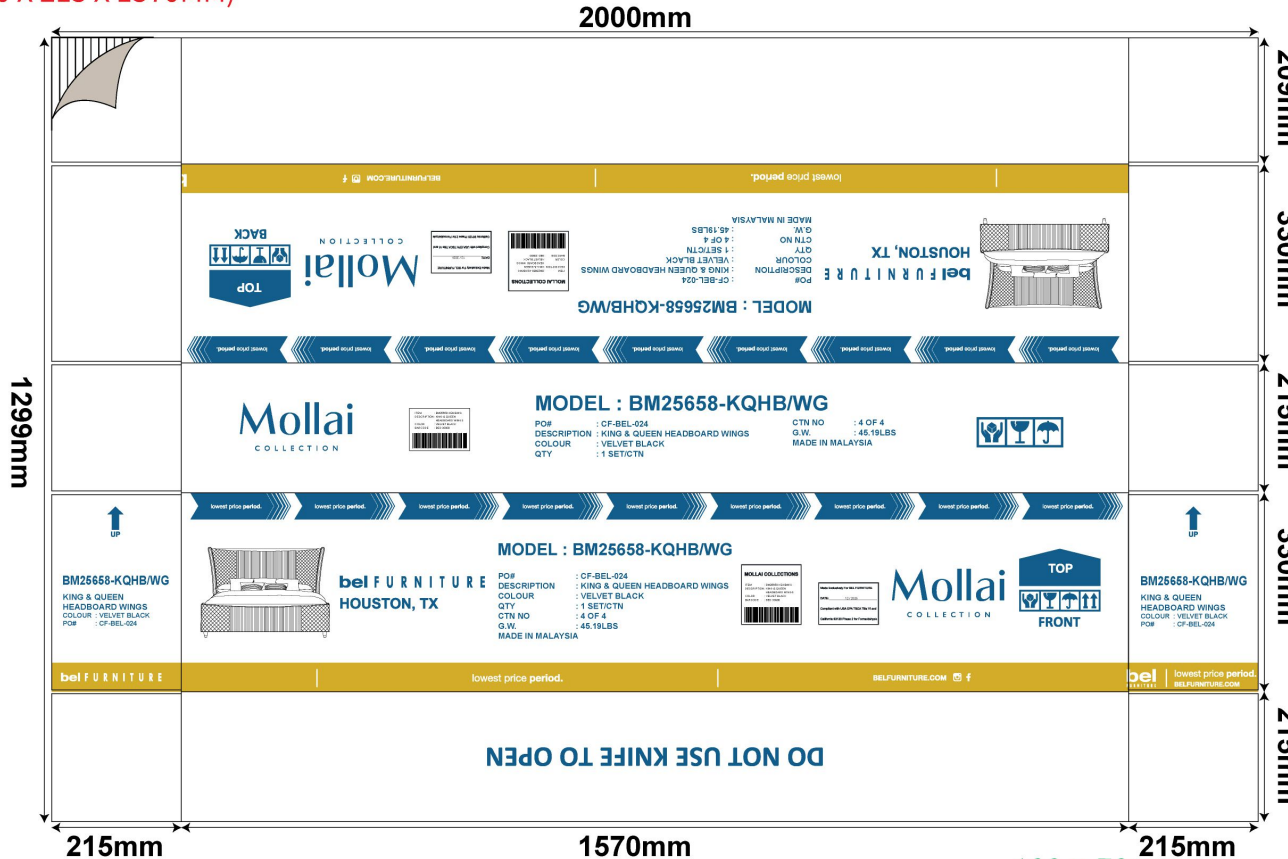

CUSTOMER	CHEN FENG ENTERPRISE SDN. BHD.
M/CARD NO.	CHF-25-0262-01
DESCRIPTION	3752 QUEEN EAR PANEL - BEL - BLACK
B/QUALITY	K150 M120 M120 M120 K150-BA/F

DATE	02-12-2025
TYPE	FPF(R)
JOINT	NIL
SCALE	8%

DESIGNED BY	APPROVED BY	APPROVED BY
GRAPHIC	SALES CO.	CUSTOMER

YELLOW	BLUE	BLACK 100

(ED:330 X 215 X 1570MM)

P.O. NO.	ITEM	QTY	DEL. DATE
2512-010	2	72	

bel FURNITURE
HOUSTON, TX

15mm **BM25658-KQHB/WG**

8mm **KING & QUEEN
HEADBOARD WINGS**
COLOUR : VELVET BLACK
PO# : CF-BEL-024

lowest price period. 44mm

bel FURNITURE | lowest price period. | BELFURNITURE.COM | lowest price period. 48mm

MODEL : BM25658-KQHB/WG 20mm

PO# : CF-BEL-024 10mm
DESCRIPTION : KING & QUEEN HEADBOARD WINGS
COLOUR : VELVET BLACK
QTY : 1 SET/CTN
CTN NO : 4 OF 4
G.W. : 45.19LBS 10mm
MADE IN MALAYSIA

MODEL : BM25658-KQHB/WG 25mm

PO# : CF-BEL-024
DESCRIPTION : KING & QUEEN HEADBOARD WINGS
COLOUR : VELVET BLACK
QTY : 1 SET/CTN

CTN NO : 4 OF 4
G.W. : 45.19LBS
MADE IN MALAYSIA

100 x 70mm

Made Exclusively For BEL FURNITURE
DATE: 12 / 2025
Compliant with USA EPA TSCA Title VI and
California 93120 Phase 2 for Formaldehyde

100 x 70mm

ITEM : BM25658-KQHB/WG
DESCRIPTION : KING & QUEEN
HEADBOARD WINGS
COLOR : VELVET BLACK
BARCODE : BED 30900

BARCODE TYPE: CODE -39
90X25MM

100 x 100mm

MOLLAI COLLECTIONS
ITEM : BM25658-KQHB/WG
DESCRIPTION : KING & QUEEN
HEADBOARD WINGS
COLOR : VELVET BLACK
BARCODE : BED 30900

BARCODE TYPE: CODE -39
90X25MM

100mm **Mollai**
COLLECTION

30mm **DO NOT USE KNIFE TO OPEN**