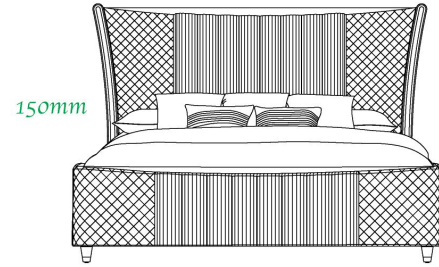

CUSTOMER	CHEN FENG ENTERPRISE SDN. BHD.
M/CARD NO.	CHF-25-0266-01
DESCRIPTION	3752 KING EAR PANEL - BEL - BLACK
B/QUALITY	K150 M120 M120 M120 K150-BA/F

DATE	02-12-2025
TYPE	FPF(R)
JOINT	NIL
SCALE	8%

DESIGNED BY	APPROVED BY	APPROVED BY
GRAPHIC	SALES CO.	CUSTOMER

YELLOW	BLUE	BLACK 100

(ED:330 X 215 X 1570MM)

P.O. NO.	ITEM	QTY	DEL. DATE
2512-010	6	52	

150mm

bel FURNITURE
HOUSTON, TX

15mm **BM25658-KQHB/WG**

8mm **KING & QUEEN**
HEADBOARD WINGS
COLOUR : VELVET BLACK
PO# : CF-BEL-024

lowest price period. 44mm

bel FURNITURE | lowest price period. | BELFURNITURE.COM | lowest price period. 48mm

MODEL : BM25658-KQHB/WG 20mm

PO# : CF-BEL-024 10mm
DESCRIPTION : KING & QUEEN HEADBOARD WINGS
COLOUR : VELVET BLACK
QTY : 1 SET/CTN
CTN NO : 4 OF 4
G.W. : 45.19LBS 10mm
MADE IN MALAYSIA

MODEL : BM25658-KQHB/WG 25mm
PO# : CF-BEL-024
DESCRIPTION : KING & QUEEN HEADBOARD WINGS
COLOUR : VELVET BLACK
QTY : 1 SET/CTN
CTN NO : 4 OF 4
G.W. : 45.19LBS
MADE IN MALAYSIA

Made Exclusively For BEL FURNITURE
DATE: 12 / 2025
Compliant with USA EPA TSCA Title VI and
California 93120 Phase 2 for Formaldehyde

100 x 70mm
ITEM : BM25658-KQHB/WG
DESCRIPTION : KING & QUEEN
HEADBOARD WINGS
COLOR : VELVET BLACK
BARCODE : BED 30900
BARCODE TYPE: CODE -39
90X25MM

100 x 100mm
MOLLAI COLLECTIONS
ITEM : BM25658-KQHB/WG
DESCRIPTION : KING & QUEEN
HEADBOARD WINGS
COLOR : VELVET BLACK
BARCODE : BED 30900
Barcode image

100mm **Mollai**
COLLECTION