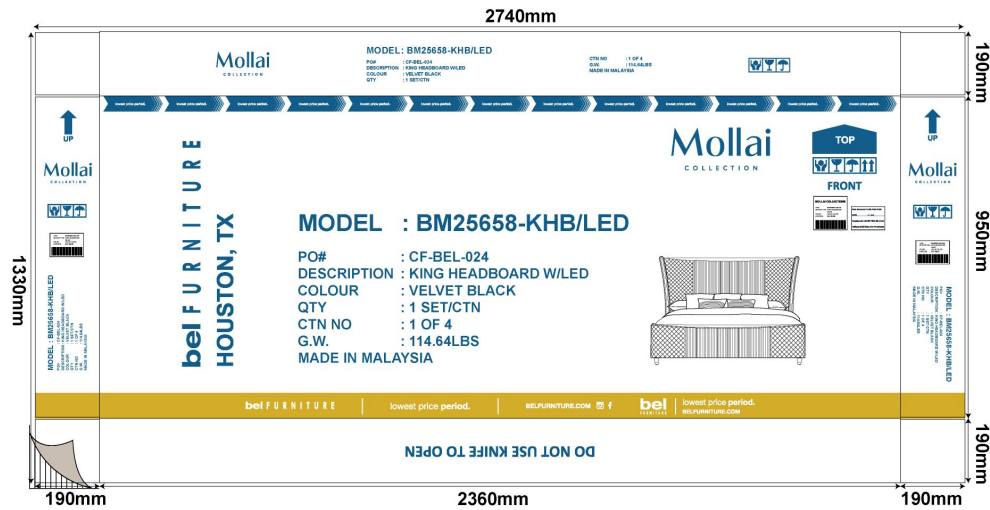

CUSTOMER	CHEN FENG ENTERPRISE SDN. BHD.
M/CARD NO.	CHF-25-0265-01
DESCRIPTION	3752 KING BED HEADBOARD - BEL (BLACK)
B/QUALITY	K150 M120 M120 M120 K150-BA/F

DATE	02-12-2025
TYPE	FPF(R)2J
JOINT	NIL
SCALE	4.5%

DESIGNED BY	APPROVED BY	APPROVED BY
GRAPHIC	SALES CO.	CUSTOMER

YELLOW	BLUE	BLACK 100

(ED:950 X 190 X 2360MM)

P.O. NO.	ITEM	QTY	DEL. DATE
2512-010	5	52