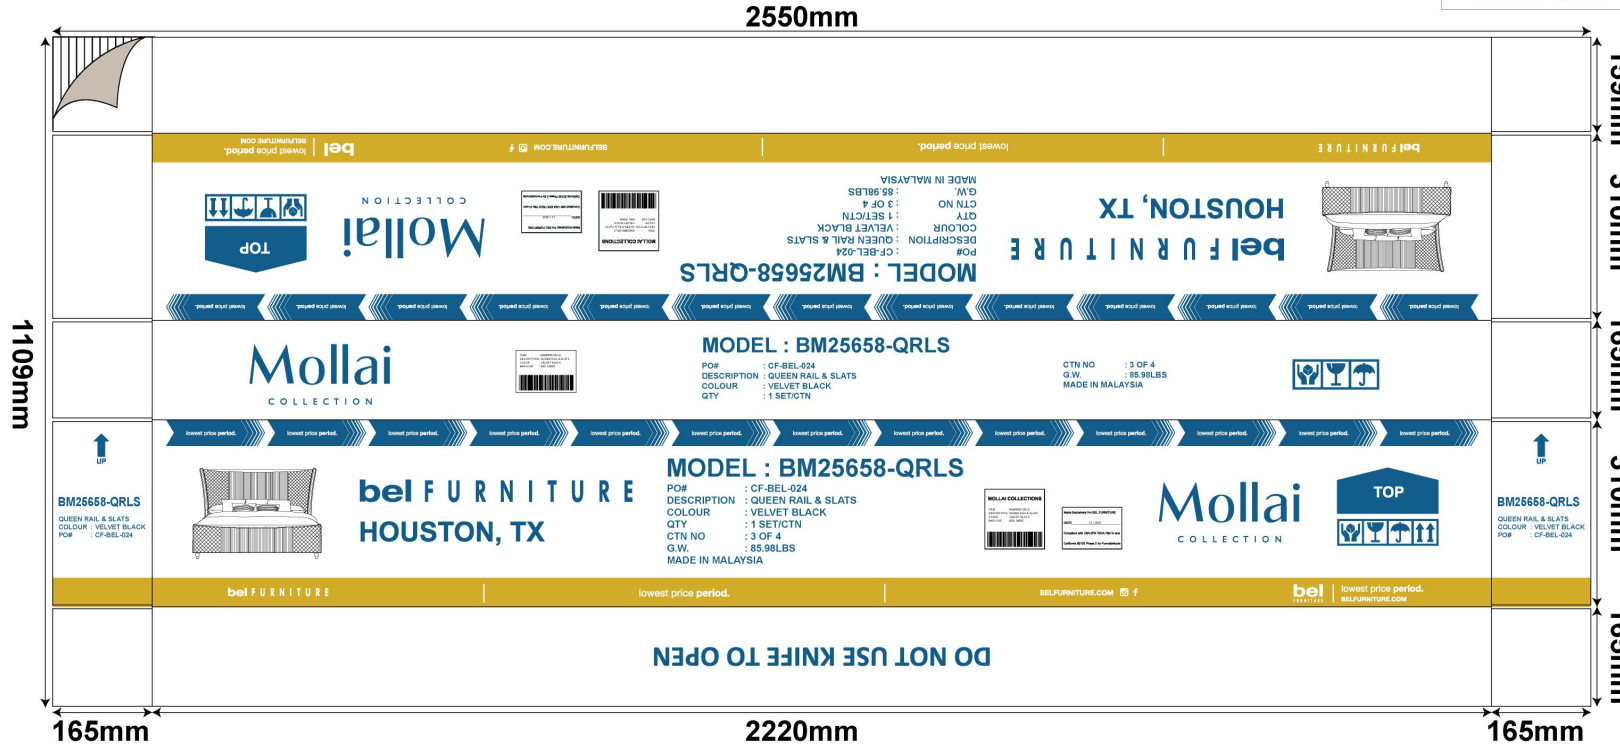

CUSTOMER	CHEN FENG ENTERPRISE SDN. BHD.
M/CARD NO.	CHF-25-0264-01
DESCRIPTION	3752 QUEEN SIDE RAIL - BEL - BLACK
B/QUALITY	K150 M120 M120 M120 K150-BA/F

DATE	02-12-2025
TYPE	FPF(R)
JOINT	NIL
SCALE	8%

DESIGNED BY	APPROVED BY	APPROVED BY
GRAPHIC	SALES CO.	CUSTOMER

YELLOW	BLUE	BLACK 100

(ED:310 X 165 X 2220MM)

P.O. NO.	ITEM	QTY	DEL. DATE
2512-010	4	72	

bel FURNITURE
HOUSTON, TX

15mm **BM25658-QRLS**

8mm **QUEEN RAIL & SLATS**
COLOUR : VELVET BLACK
PO# : CF-BEL-024

lowest price period. 43mm

bel FURNITURE | lowest price period. | BELFURNITURE.COM | lowest price period. 48mm

MODEL : BM25658-QRLS 30mm

PO# : CF-BEL-024
DESCRIPTION : QUEEN RAIL & SLATS 12mm
COLOUR : VELVET BLACK
QTY : 1 SET/CTN
CTN NO : 3 OF 4
G.W. : 85.98LBS
MADE IN MALAYSIA

MODEL : BM25658-QRLS 25mm

PO# : CF-BEL-024
DESCRIPTION : QUEEN RAIL & SLATS
COLOUR : VELVET BLACK
QTY : 1 SET/CTN

CTN NO : 3 OF 4
G.W. : 85.98LBS
MADE IN MALAYSIA

100 x 70mm

Made Exclusively For BEL FURNITURE

DATE: 12 / 2025

Compliant with USA EPA TSCA Title VI and California 93120 Phase 2 for Formaldehyde

100 x 70mm

ITEM : BM25658-QRLS
DESCRIPTION : QUEEN RAIL & SLATS
COLOR : VELVET BLACK
BARCODE : BED 30905
BARCODE TYPE: CODE -39 90X25MM

100 x 100mm

MOLLAI COLLECTIONS

ITEM : BM25658-QRLS
DESCRIPTION : QUEEN RAIL & SLATS
COLOR : VELVET BLACK
BARCODE : BED 30905

BARCODE TYPE: CODE -39 90X25MM

100mm **Mollai**
COLLECTION