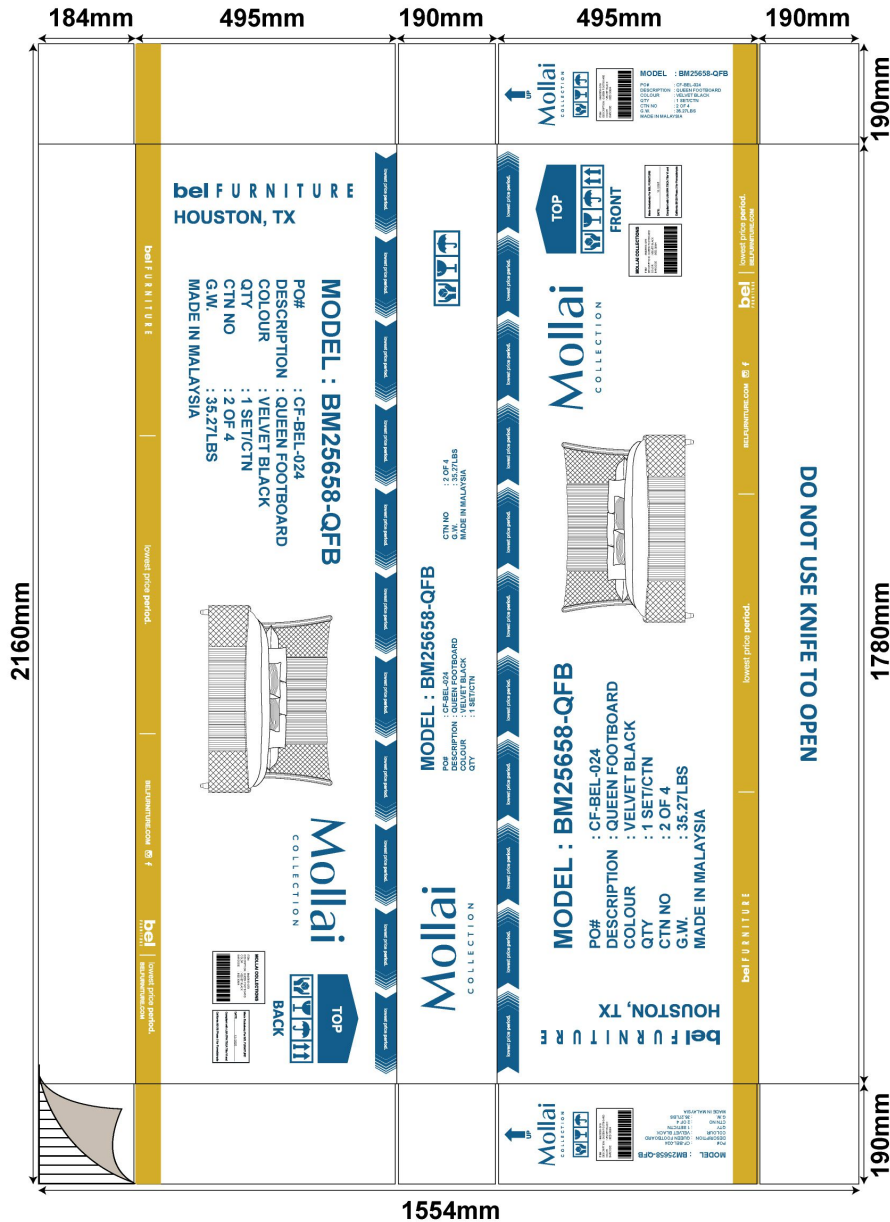

CUSTOMER	CHEN FENG ENTERPRISE SDN. BHD.
M/CARD NO.	CHF-25-0263-01
DESCRIPTION	3752 QUEEN BED FOOTBOARD - BEL (BLACK)
B/QUALITY	K150 M120 M120 M120 K150-BA/F

DATE	02-12-2025
TYPE	FPF(R)
JOINT	NIL
SCALE	7%

DESIGNED BY	APPROVED BY	APPROVED BY
GRAPHIC	SALES CO.	CUSTOMER

YELLOW	BLUE	BLACK 100

(ED:495*190*1780MM)

P.O. NO.	ITEM	QTY	DEL. DATE
2512-010	2	72	

100 x 70mm

Made Exclusively For BEL FURNITURE

DATE: 12 / 2025

Compliant with USA EPA TSCA Title VI and

California 93120 Phase 2 for Formaldehyde

100 x 100mm

MOLLAI COLLECTIONS

ITEM : BM25658-QFB
DESCRIPTION : QUEEN FOOTBOARD
COLOR : VELVET BLACK
BARCODE : BED 30904

BARCODE TYPE: CODE -39
90X25MM

100 x 70mm

ITEM : BM25658-QFB
DESCRIPTION : QUEEN FOOTBOARD
COLOR : VELVET BLACK
BARCODE : BED 30904
BARCODE TYPE: CODE -39
90X25MM

28mm **bel FURNITURE**

25mm **HOUSTON, TX**

10mm **MODEL : BM25658-QFB**

6mm **PO# : CF-BEL-024**
DESCRIPTION : QUEEN FOOTBOARD
COLOUR : VELVET BLACK
QTY : 1 SET/CTN
CTN NO : 2 OF 4
G.W. : 35.27LBS
MADE IN MALAYSIA

100mm **Mollai**

COLLECTION

FRONT TOP

BACK

50mm **UP**

30mm **DO NOT USE KNIFE TO OPEN**

lowest price period. lowest price period. lowest price period. lowest price period. 41mm

bel FURNITURE | lowest price period. | BELFURNITURE.COM | **bel** | lowest price period. | BELFURNITURE.COM 48mm

MODEL : BM25658-QFB 35mm

PO# : CF-BEL-024 20mm
DESCRIPTION : QUEEN FOOTBOARD
COLOUR : VELVET BLACK
QTY : 1 SET/CTN
CTN NO : 2 OF 4
G.W. : 35.27LBS 10mm
MADE IN MALAYSIA

30mm

MODEL : BM25658-QFB 25mm

PO# : CF-BEL-024
DESCRIPTION : QUEEN FOOTBOARD
COLOUR : VELVET BLACK
QTY : 1 SET/CTN

CTN NO : 2 OF 4
G.W. : 35.27LBS
MADE IN MALAYSIA