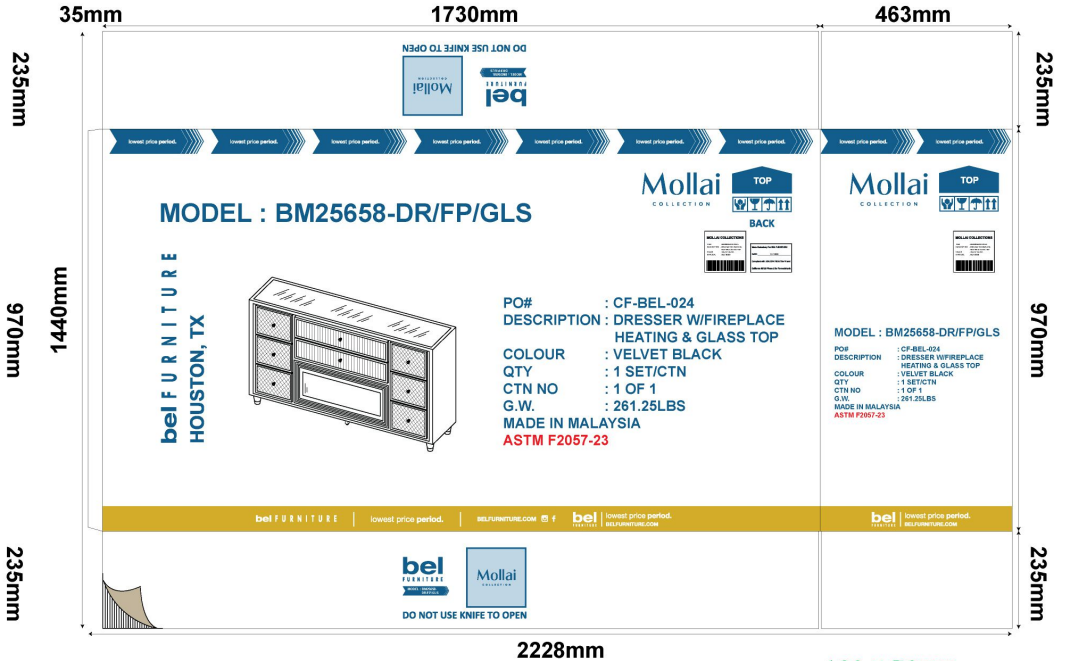

CUSTOMER	CHEN FENG ENTERPRISE SDN. BHD.	DATE	02-12-2025
M/CARD NO.	CHF-25-0271-01	TYPE	RSC 2+1
DESCRIPTION	3752 DRESSER-FP - BEL BLACK	JOINT	GLUE
B/QUALITY	K150 M120 M120 M120 K150-BA/F	SCALE	5.5%

DESIGNED BY	APPROVED BY	APPROVED BY
GRAPHIC	SALES CO.	CUSTOMER

YELLOW	BLUE	RED	BLACK 100

(ED:1730 X 465 X 970MM)

P.O. NO.	ITEM	QTY	DEL. DATE
2512-010	11	124