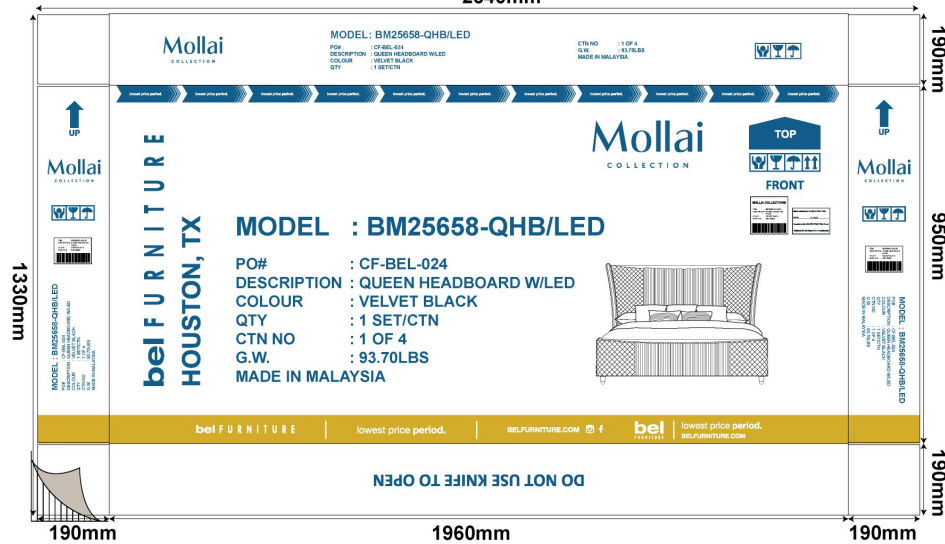

CUSTOMER	CHEN FENG ENTERPRISE SDN. BHD.
M/CARD NO.	CHF-25-0261-01
DESCRIPTION	3752 QUEEN BED HEADBOARD - BEL (BLACK)
B/QUALITY	K150 M120 M120 M120 K150-BA/F

DATE	02-12-2025
TYPE	FPF(R)2J
JOINT	NIL
SCALE	5%

DESIGNED BY	APPROVED BY	APPROVED BY
GRAPHIC	SALES CO.	CUSTOMER

YELLOW	BLUE	BLACK 100

(ED:950 X 190 X 1960MM)

P.O. NO.	ITEM	QTY	DEL. DATE
2512-010	1	72	

bel FURNITURE HOUSTON, TX

MODEL : BM25658-QHB/LED

PO# : CF-BEL-024
DESCRIPTION : QUEEN HEADBOARD W/LED
COLOUR : VELVET BLACK
QTY : 1 SET/CTN
CTN NO : 1 OF 4
G.W. : 93.70LBS
MADE IN MALAYSIA