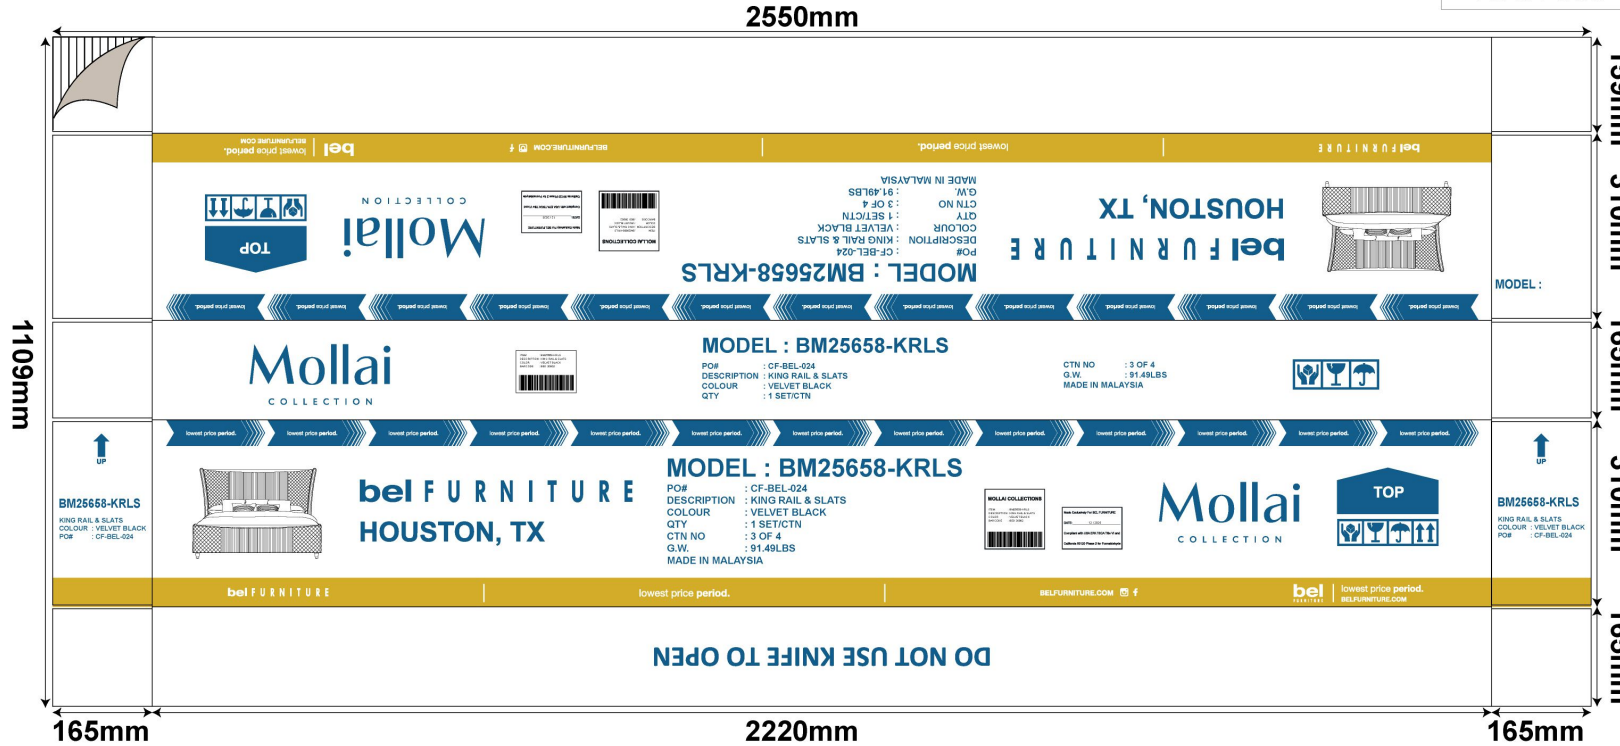

CUSTOMER	CHEN FENG ENTERPRISE SDN. BHD.
M/CARD NO.	CHF-25-0268-01
DESCRIPTION	3752 KING SIDE RAIL - BEL - BLACK
B/QUALITY	K150 M120 M120 M120 K150-BA/F

DATE	02-12-2025
TYPE	FPF(R)
JOINT	NIL
SCALE	8%

DESIGNED BY	APPROVED BY	APPROVED BY
GRAPHIC	SALES CO.	CUSTOMER

YELLOW	BLUE	BLACK 100

(ED:310 X 165 X 2220MM)

P.O. NO.	ITEM	QTY	DEL. DATE
2512-010	8	52	

bel FURNITURE
HOUSTON, TX

15mm **BM25658-KRLS**
8mm KING RAIL & SLATS
COLOUR : VELVET BLACK
PO# : CF-BEL-024

lowest price period. 43mm

bel FURNITURE | lowest price period. | BELFURNITURE.COM | lowest price period. 48mm

MODEL : BM25658-KRLS 30mm

PO# : CF-BEL-024
DESCRIPTION : KING RAIL & SLATS 12mm
COLOUR : VELVET BLACK
QTY : 1 SET/CTN
CTN NO : 3 OF 4
G.W. : 91.49LBS
MADE IN MALAYSIA

MODEL : BM25658-KRLS 25mm

PO# : CF-BEL-024
DESCRIPTION : KING RAIL & SLATS
COLOUR : VELVET BLACK
QTY : 1 SET/CTN

100 x 70mm

Made Exclusively For BEL FURNITURE

DATE: 12 / 2025

Compliant with USA EPA TSCA Title VI and California 93120 Phase 2 for Formaldehyde

100 x 70mm

ITEM : BM25658-KRLS
DESCRIPTION : KING RAIL & SLATS
COLOR : VELVET BLACK
BARCODE : BED 30902
BARCODE TYPE: CODE -39 90X25MM

100 x 100mm

MOLLAI COLLECTIONS

ITEM : BM25658-KRLS
DESCRIPTION : KING RAIL & SLATS
COLOR : VELVET BLACK
BARCODE : BED 30902

BARCODE TYPE: CODE -39 90X25MM

100mm **Mollai**
COLLECTION

50mm

TOP

UP

30mm **DO NOT USE KNIFE TO OPEN**