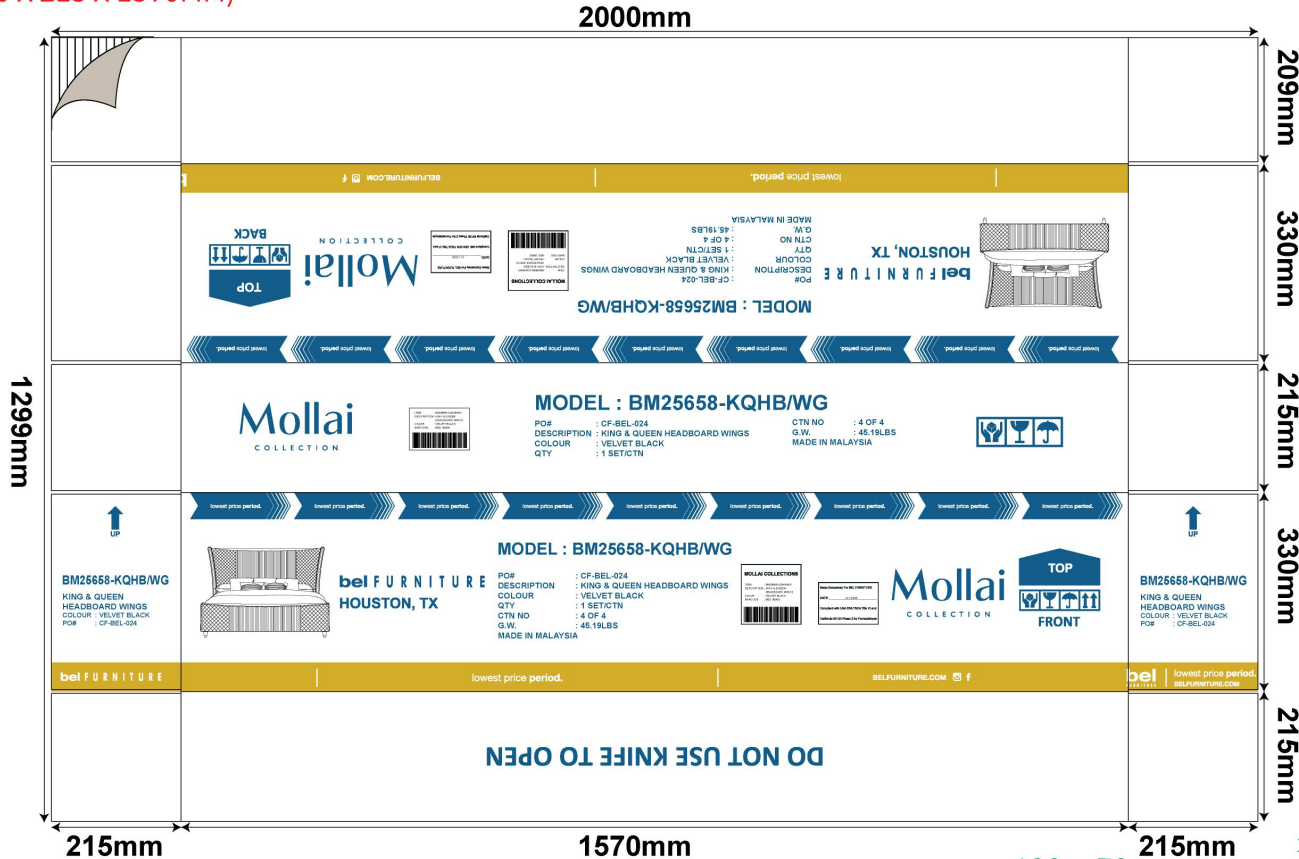

CUSTOMER	CHEN FENG ENTERPRISE SDN. BHD.
M/CARD NO.	CHF-25-0266-01
DESCRIPTION	3752 KING EAR PANEL - BEL - BLACK
B/QUALITY	K150 M120 M120 M120 K150-BA/F

DATE	02-12-2025
TYPE	FPF(R)
JOINT	NIL
SCALE	8%

DESIGNED BY	APPROVED BY	APPROVED BY
GRAPHIC	SALES CO.	CUSTOMER

YELLOW	BLUE	BLACK 100

(ED:330 X 215 X 1570MM)

P.O. NO.	ITEM	QTY	DEL. DATE
2512-010	6	52	

150mm

bel FURNITURE
HOUSTON, TX

15mm **BM25658-KQHB/WG**

8mm **KING & QUEEN**
HEADBOARD WINGS
COLOUR : VELVET BLACK
PO# : CF-BEL-024

lowest price period. 44mm

bel FURNITURE | lowest price period. | BELFURNITURE.COM | lowest price period. 48mm

MODEL : BM25658-KQHB/WG 20mm

PO# : CF-BEL-024 10mm
DESCRIPTION : KING & QUEEN HEADBOARD WINGS
COLOUR : VELVET BLACK
QTY : 1 SET/CTN
CTN NO : 4 OF 4
G.W. : 45.19LBS 10mm
MADE IN MALAYSIA

MODEL : BM25658-KQHB/WG 25mm
PO# : CF-BEL-024
DESCRIPTION : KING & QUEEN HEADBOARD WINGS
COLOUR : VELVET BLACK
QTY : 1 SET/CTN
CTN NO : 4 OF 4
G.W. : 45.19LBS
MADE IN MALAYSIA

Made Exclusively For BEL FURNITURE
DATE: 12 / 2025
Compliant with USA EPA TSCA Title VI and
California 93120 Phase 2 for Formaldehyde

100 x 70mm
ITEM : BM25658-KQHB/WG
DESCRIPTION : KING & QUEEN
HEADBOARD WINGS
COLOR : VELVET BLACK
BARCODE : BED 30900
BARCODE TYPE: CODE -39
90X25MM

100 x 100mm
MOLLAI COLLECTIONS
ITEM : BM25658-KQHB/WG
DESCRIPTION : KING & QUEEN
HEADBOARD WINGS
COLOR : VELVET BLACK
BARCODE : BED 30900
Barcode image

100mm **Mollai**
COLLECTION

30mm **DO NOT USE KNIFE TO OPEN**