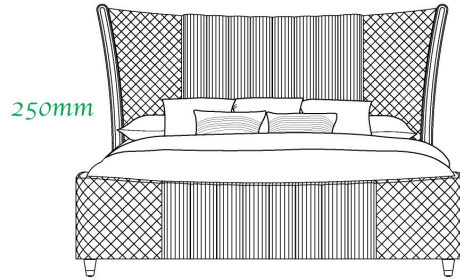

CUSTOMER	CHEN FENG ENTERPRISE SDN. BHD.
M/CARD NO.	CHF-25-0267-01
DESCRIPTION	3752 KING BED FOOTBOARD - BEL (BLACK)
B/QUALITY	K150 M120 M120 M120 K150-BA/F

DATE	02-12-2025
TYPE	FPF(R)
JOINT	NIL
SCALE	6%

DESIGNED BY	APPROVED BY	APPROVED BY
GRAPHIC	SALES CO.	CUSTOMER

YELLOW	BLUE	BLACK 100

(ED:495*190*2180MM)

P.O. NO.	ITEM	QTY	DEL. DATE
2512-010	7	52