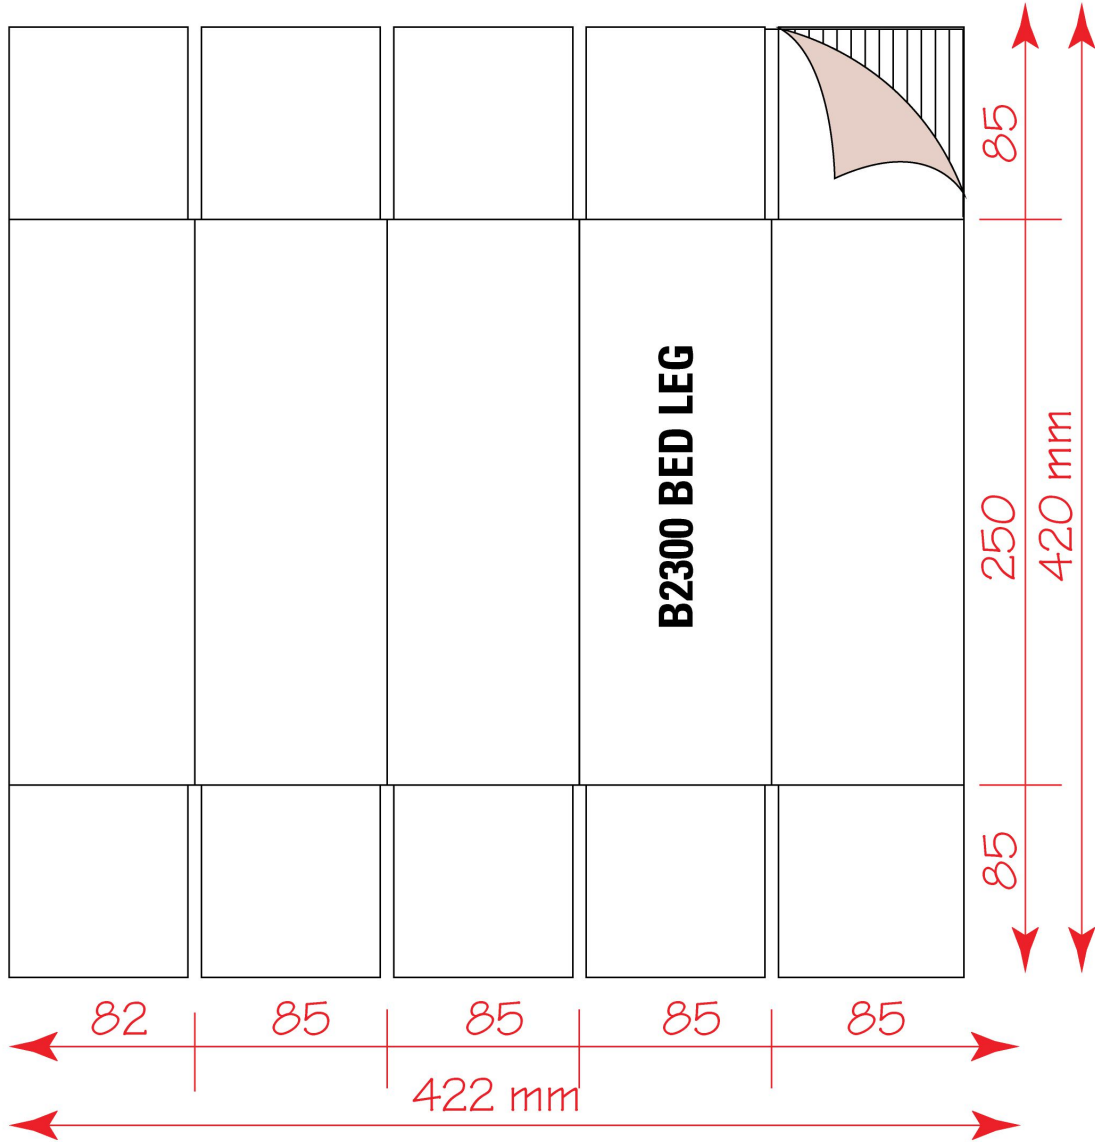

CUSTOMER	CHEN FENG ENTERPRISE SDN. BHD.
M/CARD NO.	CHF-25-0273-01
DESCRIPTION	3752 BED LEG - BEL (BLACK)
B/QUALITY	T150 M120 M120-B/F

DATE	02-12-2025
TYPE	FPF
JOINT	NIL
SCALE	30%

DESIGNED BY	APPROVED BY	APPROVED BY
GRAPHIC	SALES CO.	CUSTOMER

BLACK 100			

(ED:85 X 85 X 250MM)

P.O. NO.	ITEM	QTY	DEL. DATE
2512-010	13	124	

15mm **B2300 BED LEG**