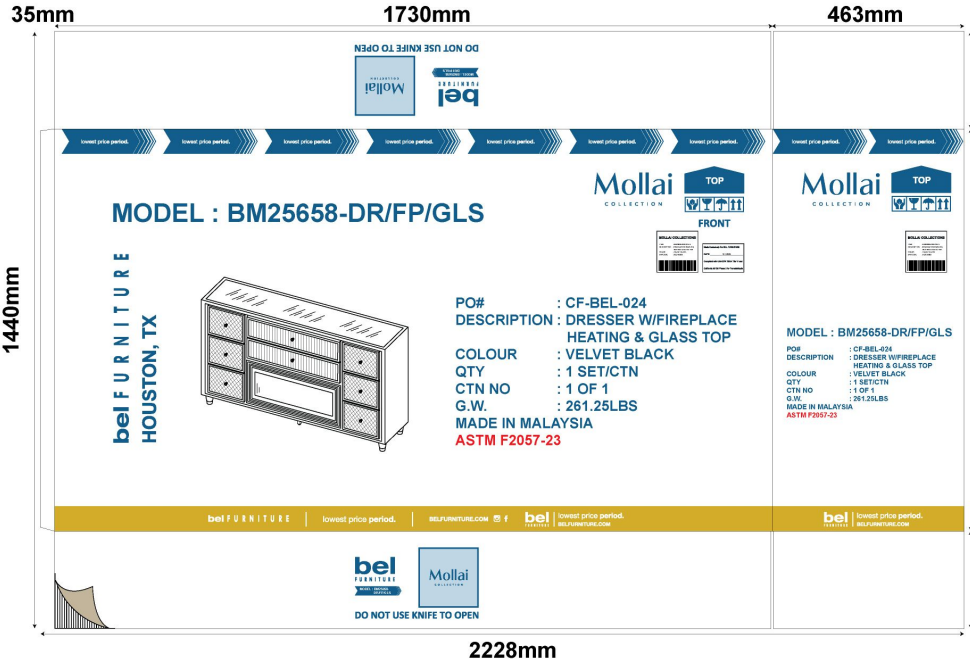

CUSTOMER	CHEN FENG ENTERPRISE SDN. BHD.	DATE	02-12-2025
M/CARD NO.	CHF-25-0271-01	TYPE	RSC 2+1
DESCRIPTION	3752 DRESSER-FP - BEL BLACK	JOINT	GLUE
B/QUALITY	K150 M120 M120 M120 K150-BA/F	SCALE	5.5%

DESIGNED BY	APPROVED BY	APPROVED BY
GRAPHIC	SALES CO.	CUSTOMER

YELLOW	BLUE	RED	BLACK 100

(ED:1730 X 465 X 970MM)

P.O. NO.	ITEM	QTY	DEL. DATE
2512-010	11	124