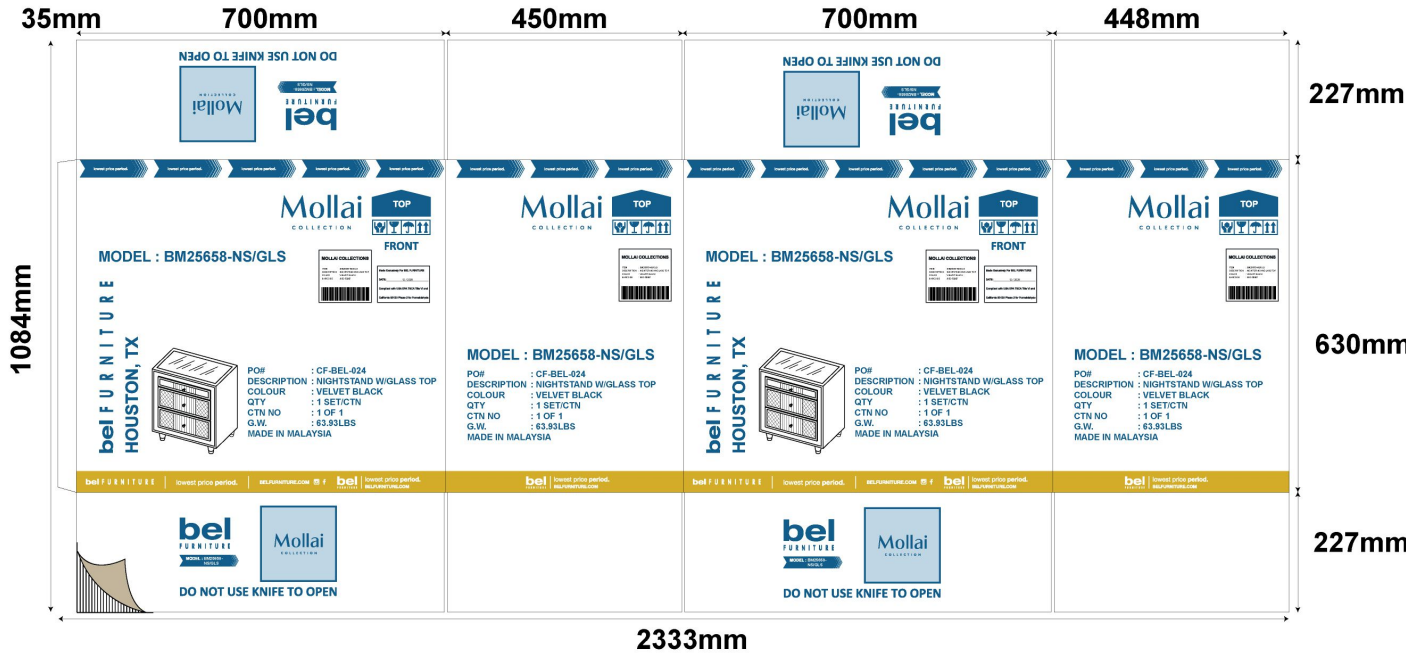

CUSTOMER	CHEN FENG ENTERPRISE SDN. BHD.
M/CARD NO.	CHF-25-0269-01
DESCRIPTION	3752 NIGHT STAND - BEL BLACK
B/QUALITY	K150 M120 M120 M120 K150-BA/F

DATE	02-12-2025
TYPE	RSC
JOINT	GLUE
SCALE	7%

DESIGNED BY	APPROVED BY	APPROVED BY
GRAPHIC	SALES CO.	CUSTOMER

YELLOW	BLUE	BLACK 100

(ED:700 X 450 X 630MM)

P.O. NO.	ITEM	QTY	DEL. DATE
2512-010	9	148